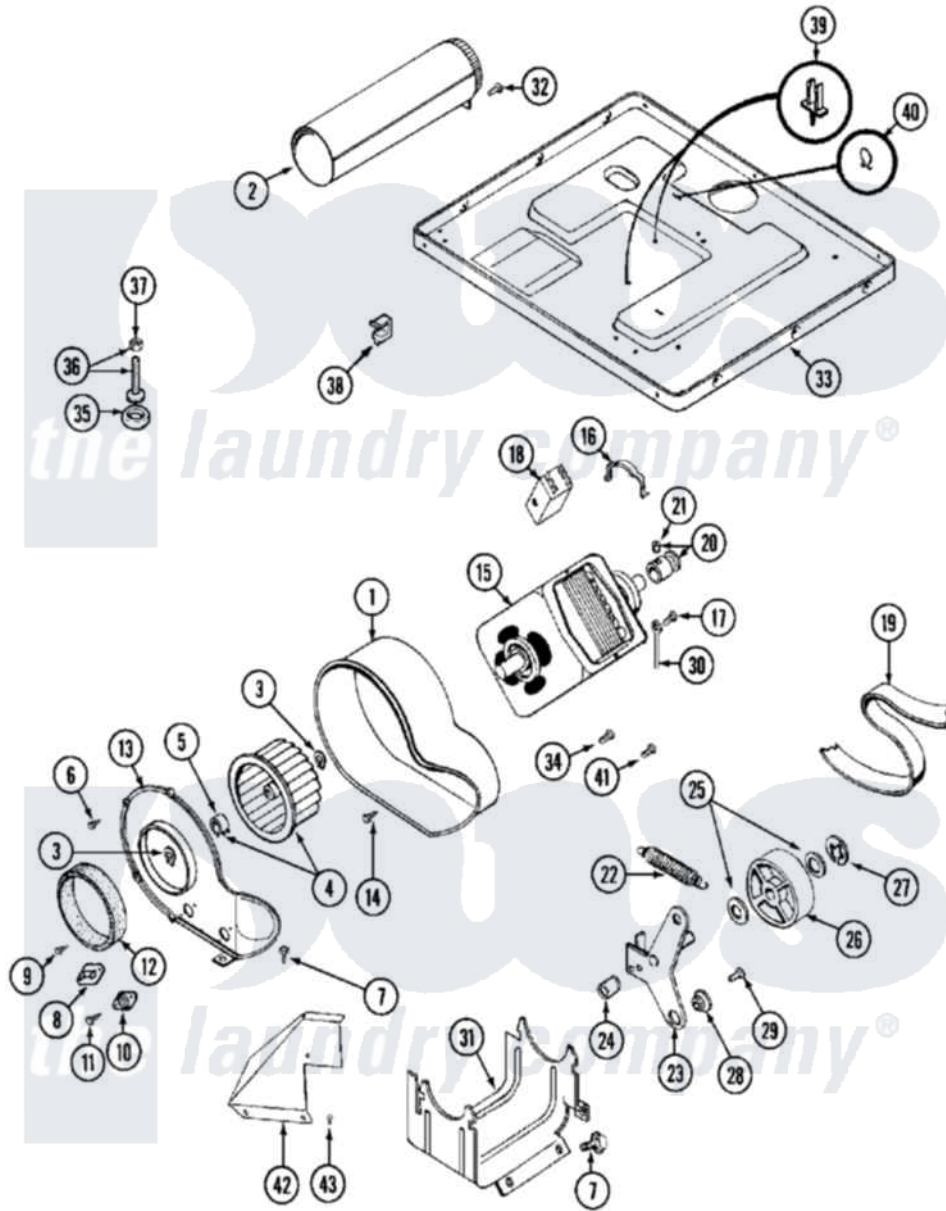

Maytag MDE10CSAGL 08 - MOTOR DRIVE

Maytag [Residential Maytag MDE10CSAGL Dryer Parts](#) Parts Diagram 08 - MOTOR DRIVE
 Click on the part number to view part

Item	Original Part Number	Replaced By	Status	Part Description
001	Y312893			Housing, Blower
002	Y303442			EXHAUST DUCT ASSEMBLY
003	410233	9703438		Ring-Retrn
004	Y303836			Blower Wheel Assembly And Clamp
005	312967			Clamp, Blower Housing
006	Y312961	W10116751		Screw
007	Y313561			Screw---NA
008	303392			Thermostat, Cycling
"	306967			Thermostat, Multi-Temp Part Not Used Mde26ct-MN Only
009	211294	90767		Screw, 8A X 3/8 HeX Washer Head Tapping
010	306604			Cut-Off, Thermal Part Not Used
011	NLA		Not Available	SCREW
012	Y312901			Seal, Housing Cover
013	314778		Not Available	COVER, BLOWER HOUSING