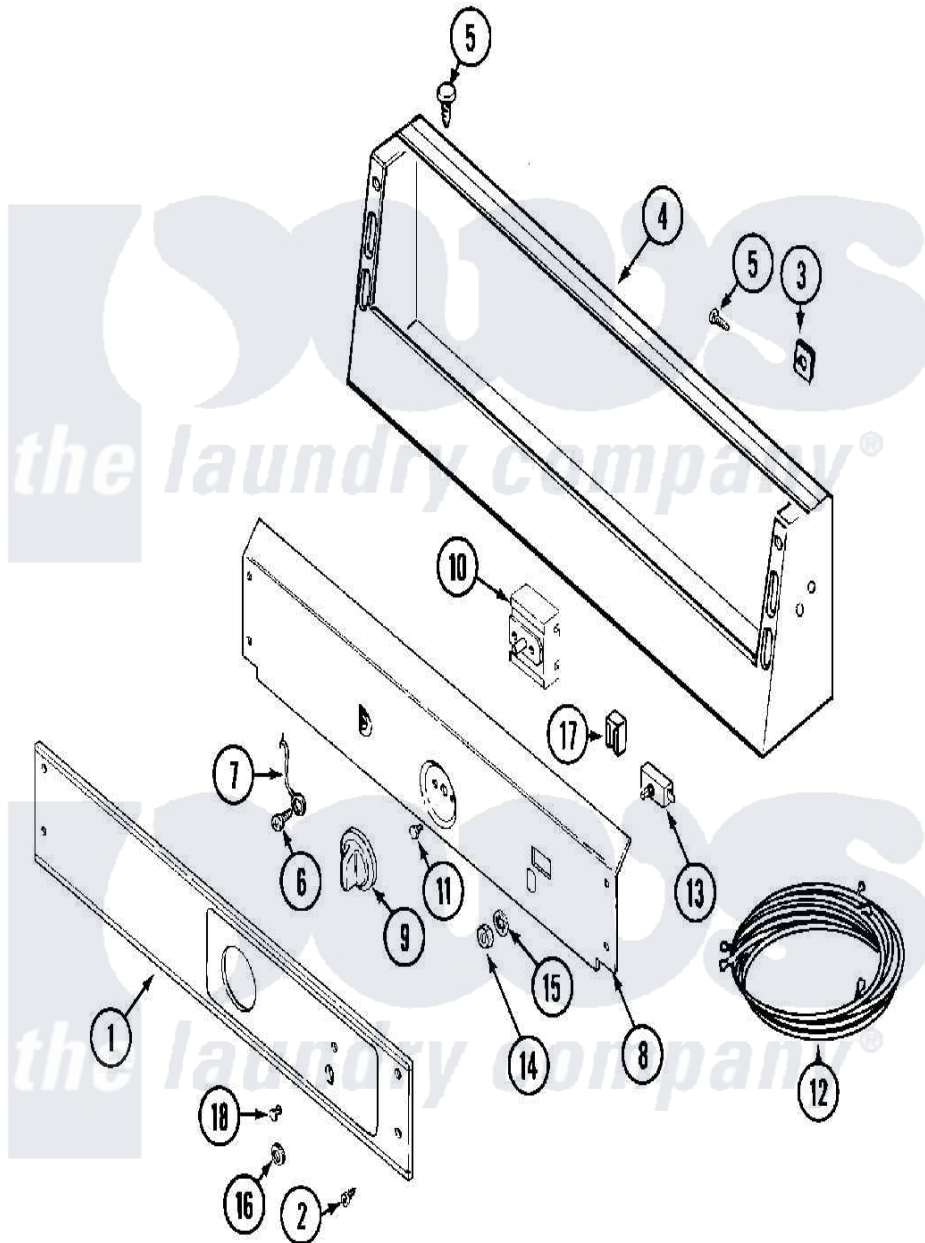

Maytag MDE10CSAGW 01 - CONTROL PANEL

Maytag [Residential Maytag MDE10CSAGW Dryer Parts](#) Parts Diagram 01 - CONTROL PANEL
 Click on the part number to view part

Item	Original Part Number	Replaced By	Status	Part Description
001	33001022			Panel, Control
002	215506			Screw, Control Panel Overlay
003	215003			Fastener, Panel And Bracket
004	NLA		Not Available	CONSOLE (WHT)
005	212276	W10116760		Screw
006	211252			Screw, Ground Wire
007	205810			Wire, Ground
008	314912		Not Available	BRACKET, CONTROL PANEL (WHT)
"	NLA		Not Available	(ALM)
009	306938			Knob, Selector Switch
010	307237	W10327105		Switch, Cycle Selection
011	Y313588	488234		Screw 8-32 X 1/4
012	33001026			Wire Harness, Main
"	33001507			Wire Harness, Main
"	33001563			Harness, Wire
013	306940	W10149462		Switch, Push-To-Start

014	Y312706	422617	Nut
015	312751		Lockwasher, Start Switch
016	Y312702		Knurled Nut, Start Switch
017	22001365	W10139459	Lamp-Indicator 230 V.
018	215564		Lens, Indicator Light