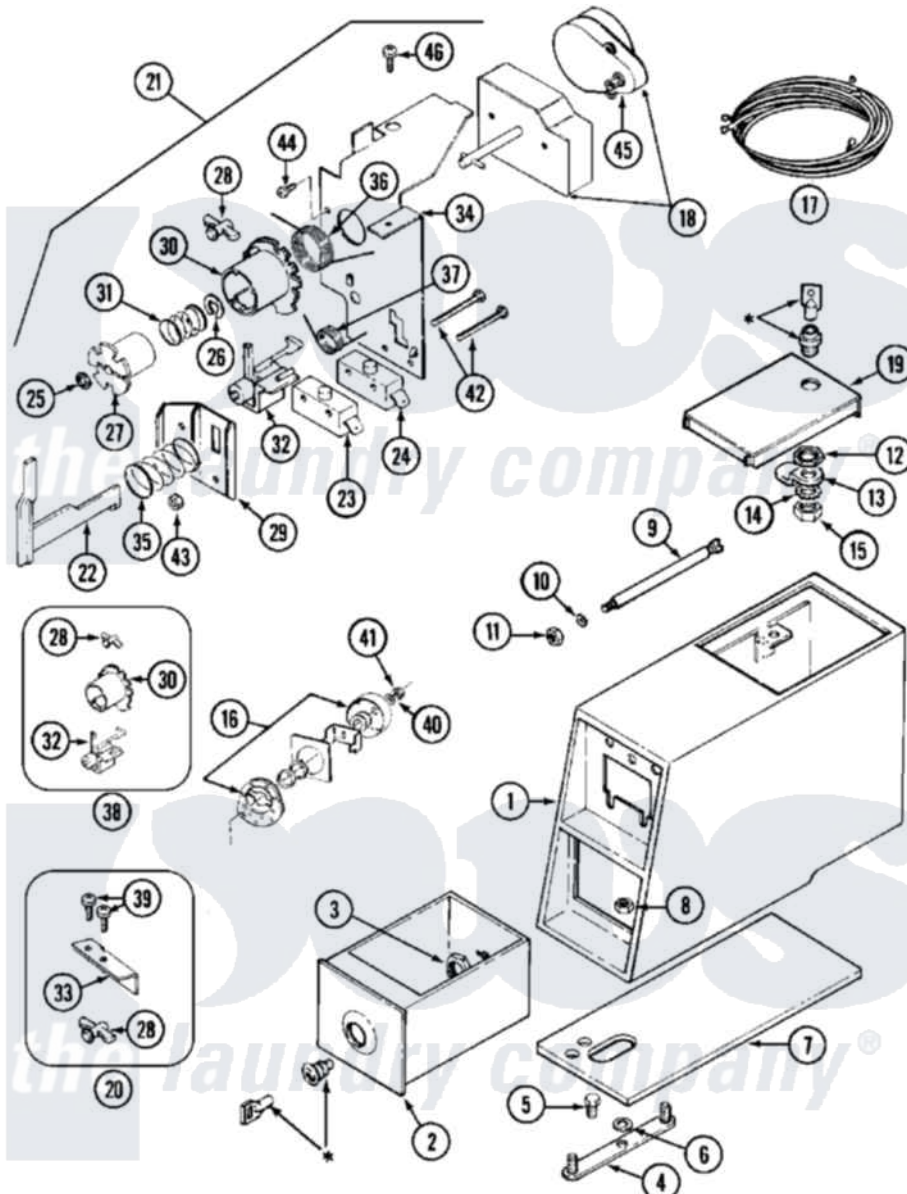

Maytag MDE10CSAGW 02 - CONTROL CENTER

* CONTACT YOUR COMMERCIAL LAUNDRY DISTRIBUTOR

Maytag [Residential Maytag MDE10CSAGW Dryer Parts](#) Parts Diagram 02 - CONTROL CENTER

[Click on the part number to view part](#)

Item	Original Part Number	Replaced By	Status	Part Description
001	206952	22001405		Case, Coin Slide
"	206952L	22001405		Case, Coin Slide
002	207913	208883		Coin Box K
"	NLA		Not Available	(ALM)
003	212328	W10139762		Hex Nut, 3/4-27
004	NLA		Not Available	STRAP, MOUNTING
005	211294	90767		Screw, 8A X 3/8 HeX Washer Head Tapping
006	910309			Washer, Mounting Strap
007	214660			Gasket, Control Center
008	Y052740	62739		Nut, Lock
009	215559			Bolt, Coin Slide Locking
010	910387			Lockwasher, Vault Assembly
011	Y052721			Nut, Terminal Block Plate
012	212328	W10139762		Hex Nut, 3/4-27
013	213750	W10133266		Cam-Lock
014	22001354	W10177242		Hex-Nut 9/32 - 28