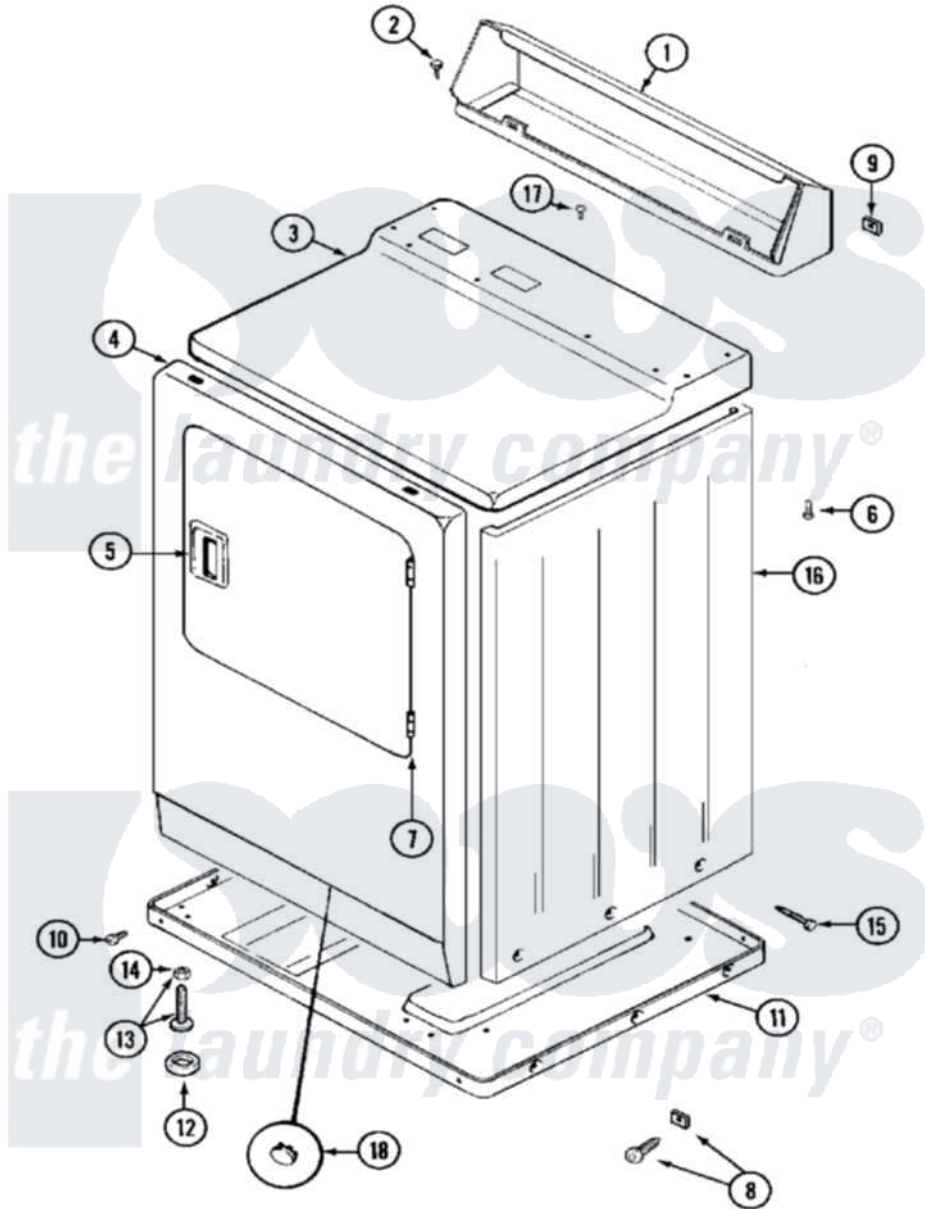

Maytag MDE10CSAGW 03 - CABINET (FRONT)

Maytag Residential Maytag MDE10CSAGW Dryer Parts Parts Diagram 03 - CABINET (FRONT)
 Click on the part number to view part

Item	Original Part Number	Replaced By	Status	Part Description
001	NLA		Not Available	CONSOLE (WHT)
002	212276	W10116760		Screw
003	33001163		Not Available	COVER, TOP (WHT)
"	33001164		Not Available	COVER, TOP (ALM)
004	NLA		Not Available	PANEL, FRONT (WHT)
005	33001241			Handle, Door
"	33001254	37001047		Handle, Door
006	214354			Screw, Top Cover To Cabnt.
007	33001230			Hinge, Door
008	204439			Screw And Fstner Assembly
009	215075			Fastener, Control Panel To Console
010	Y313561			Screw---NA
"	Y310632	1163839		Screw
011	Y303361		Not Available	BASE ASSY. (UPPER & LOWER)
012	Y314137			Foot, Rubber

013	Y305086		Adjustable Leg And Nut	
014	Y052740	62739	Nut, Lock	
015	213007		Xfor Cabinet See Cabinet, Back	
016	NLA		Not Available	CABINET (WHT)
017	210186	3370225	Screw	
018	33001132	33002342	Plug, Sifht Hole	
"	33001168		Not Available	PLUG, SIGHT HOLE (ALM)