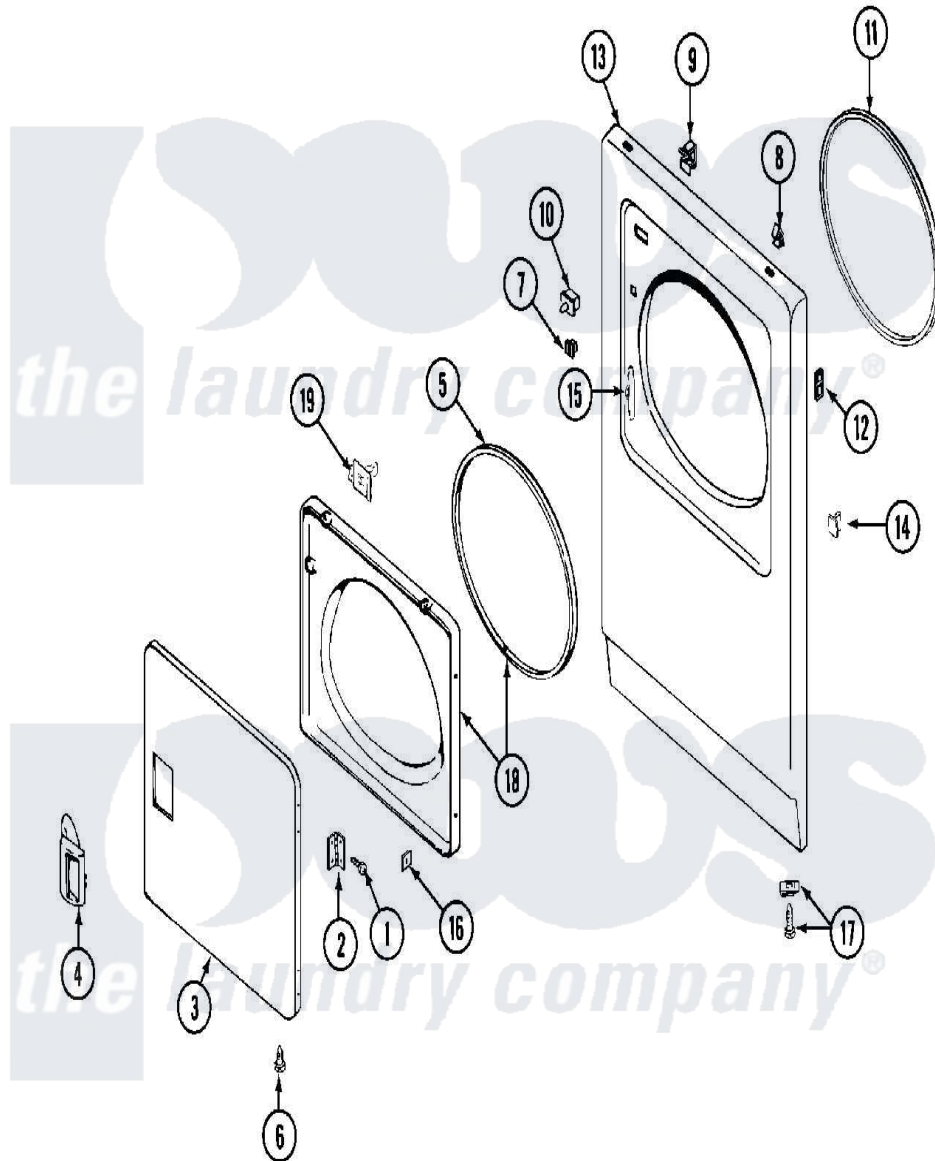

Maytag MDE10CSAGW 04 - DOOR

Maytag [Residential Maytag MDE10CSAGW Dryer Parts](#) Parts Diagram 04 - DOOR
 Click on the part number to view part

Item	Original Part Number	Replaced By	Status	Part Description
001	Y314062			Screw, Door Hinge And Panel
002	33001230			Hinge, Door
003	33001240			Door
"	33001257	33001240		Door
004	33001241			Handle, Door
"	33001254	37001047		Handle, Door
005	33001131			Seal, Door
006	33001132	33002342		Plug, Sifft Hole
"	33001168		Not Available	PLUG, SIGHT HOLE (ALM)
007	Y304578	LA-1003		Door Catch Kit
008	212982	22001650		Fastener, Spring
009	Y310376			Clip, Door Switch Harness
010	33001509	W10169313		Switch-Dor
"	Y305753	W10169313		Switch-Dor
011	314937			Seal, Front Panel
012	NLA		Not Available	SPEEDNUT, HINGE SCREW

"	NLA		Not Available	SCREW, PLASTIC
013	NLA		Not Available	PANEL, FRONT (WHT)
014	NLA		Not Available	PLUG, DOOR CATCH
015	33001175			Cover, Hinge Hole
"	33001176			Cover, Hinge Hole
016	Y313910			Clip, Door Liner To Outer Panel
017	204439			Screw And Fstner Assembly
018	33001243		Not Available	PANEL, INNER DOOR (W/SEAL)
019	314936	33001305		Strike, Door
"	314944	33001305		Strike, Door