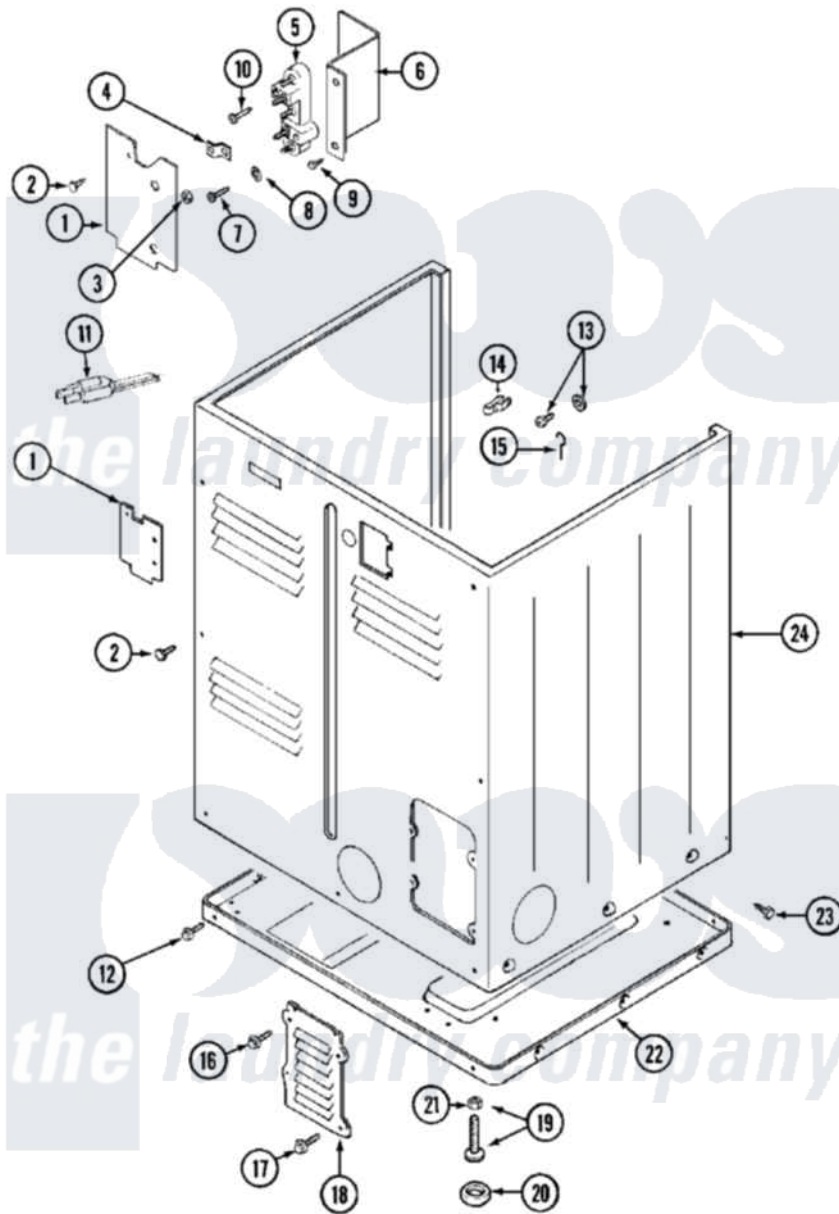

Maytag MDE10CSAGW 05 - CABINET (REAR)

Maytag [Residential Maytag MDE10CSAGW Dryer Parts](#) Parts Diagram 05 - CABINET (REAR)
 Click on the part number to view part

Item	Original Part Number	Replaced By	Status	Part Description
001	Y312905		Not Available	COVER, TERMINAL
002	Y313561			Screw---NA
003	311484	112432		Nut
004	Y312184			Strap, Grounding
005	400008			Block, Terminal
006	Y312904			Bracket, Terminal Block
007	Y312209	W10001200		Screw
008	311093			Washer, Terminal Connection
"	Y311270			Washer, Terminal Block
009	Y310632	1163839		Screw
010	NLA		Not Available	PART NOT USED
011	305168	33002916		Power Cord, Canadian 240V
012	Y313561			Screw---NA
"	Y310632	1163839		Screw
013	NLA		Not Available	SCREW & WASHER ASSEMBLY
014	301548			Clamp, Ground Wire

015	204807		Ground Wire, Supp. Plte To Top Cover
016	Y313559		Screw
017	211294	90767	Screw, 8A X 3/8 HeX Washer Head Tapping
018	Y312951	Not Available	ACCESS COVER, BACK
019	Y305086		Adjustable Leg And Nut
020	Y314137		Foot, Rubber
021	Y052740	62739	Nut, Lock
022	Y303361	Not Available	BASE ASSY. (UPPER & LOWER)
023	213007		Xfor Cabinet See Cabinet, Back
024	NLA	Not Available	CABINET (WHT)