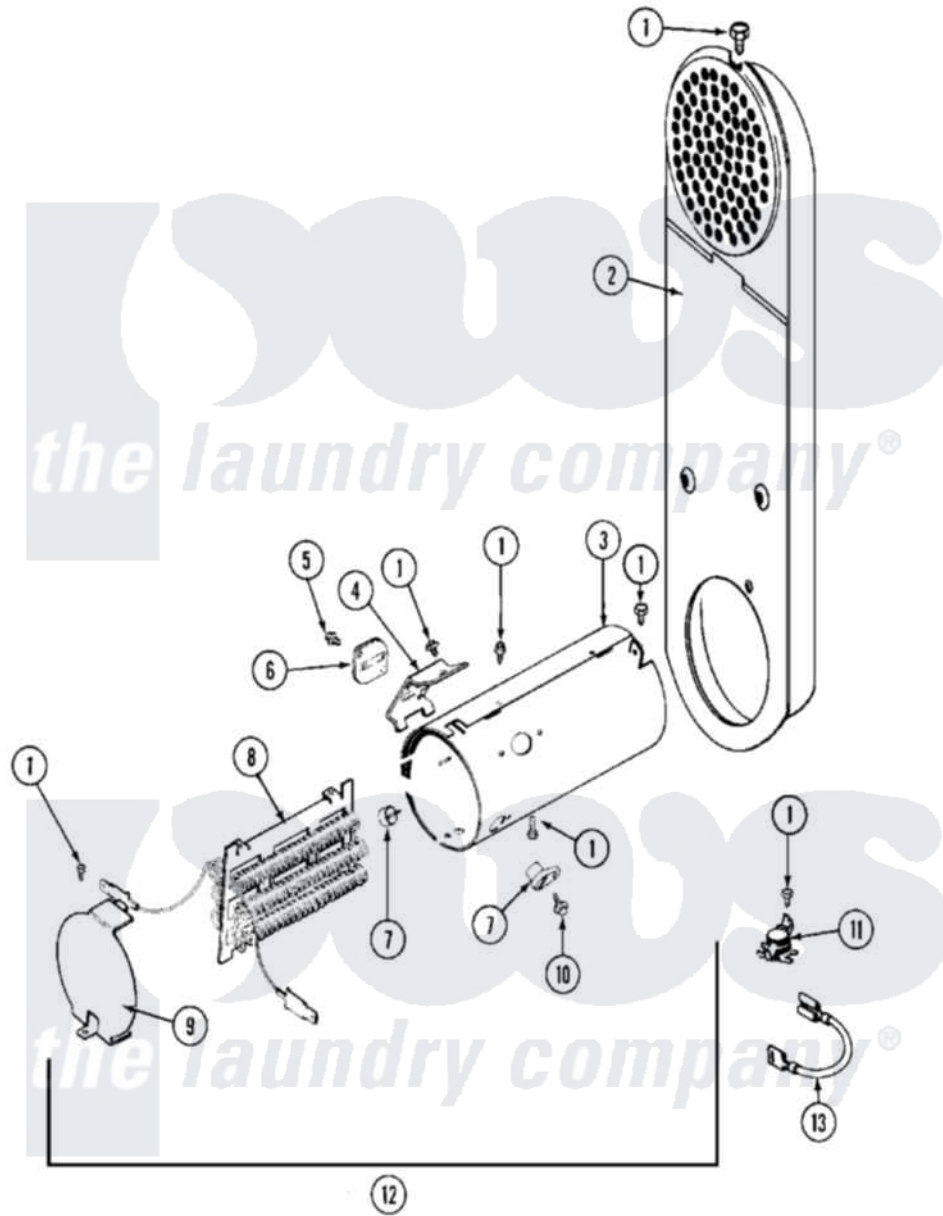

# Maytag MDE10CSAGW 07 - HEATER

Maytag Residential Maytag MDE10CSAGW Dryer Parts Diagram 07 - HEATER  
 Click on the part number to view part

Item	Original Part Number	Replaced By	Status	Part Description
001	211294	<a href="#">90767</a>		Screw, 8A X 3/8 HeX Washer Head Tapping
002	308503		Not Available	INLET DUCT ASSEMBLY
003	<a href="#">314995</a>			Enclosure, Heater
004	<a href="#">315346</a>			Bracket, Thermal Fuse
005	NLA		Not Available	SCREW, THERMAL FUSE
006	<a href="#">307473</a>			Fuse, Thermal
007	<a href="#">314998</a>			Insulator, Terminal
008	Y308613	<a href="#">W10116747</a>		Heater
"	<a href="#">Y308615</a>			Heater Sub-Assembly
009	<a href="#">314999</a>			Shield, Radiant
010	NLA		Not Available	SCREW, TERMINAL INSULATOR
011	<a href="#">303396</a>			Thermostat, Hi-Limit
012	307180	<a href="#">33001400</a>		Heater Assembly
013	<a href="#">Y307173</a>			Wire, Jumper
014	Y308590	<a href="#">W10116795</a>		Heater