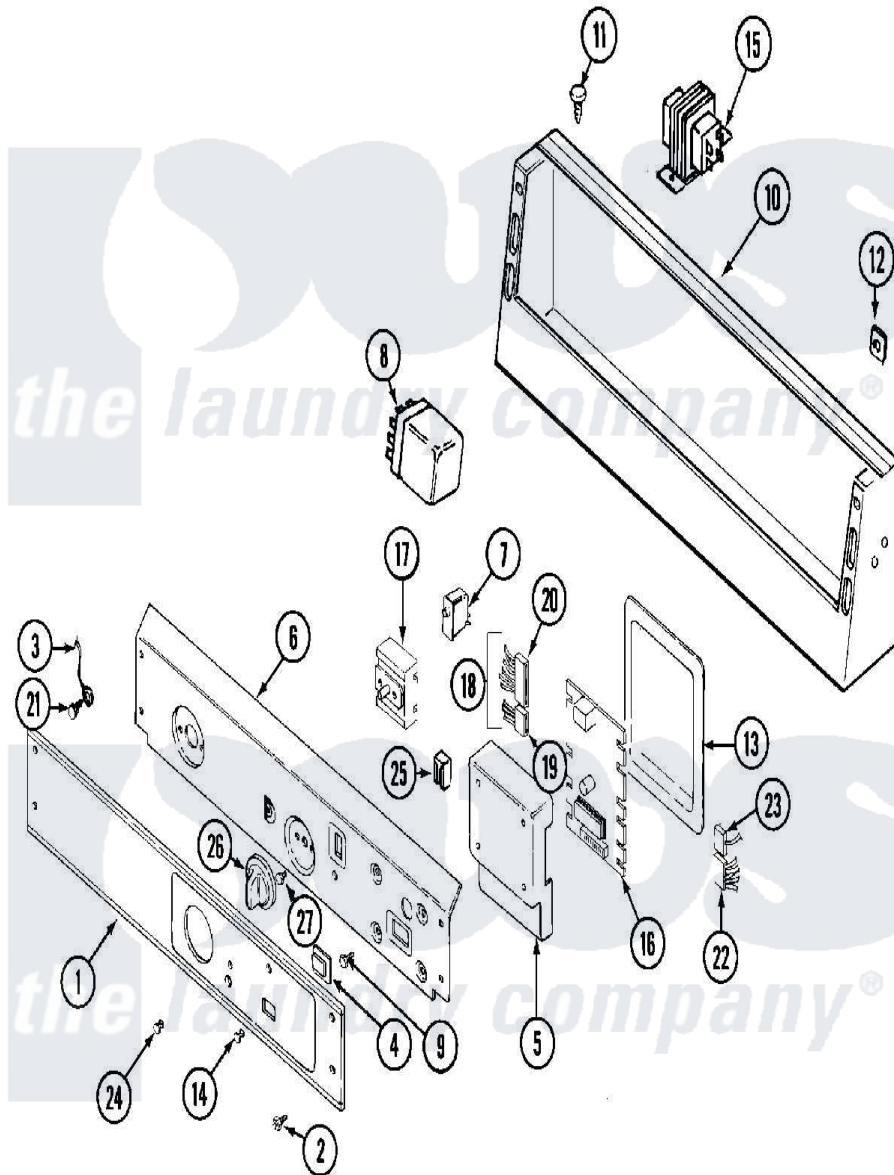

Maytag MDE10DAACL 01 - CONTROL PANEL

Maytag [Residential Maytag MDE10DAACL Dryer Parts](#) Parts Diagram 01 - CONTROL PANEL
 Click on the part number to view part

Item	Original Part Number	Replaced By	Status	Part Description
001	NLA		Not Available	PANEL, CONTROL
002	215506			Screw, Control Panel Overlay
003	205810			Wire, Ground
004	NLA		Not Available	WINDOW, DATA ACQUISITION
005	NLA		Not Available	ENCLOSURE, CIRCUIT BOARD
006	315343	31-5343		Parts Manual
"	NLA		Not Available	(ALM)
007	NLA		Not Available	SWITCH, START
008	NLA		Not Available	RELAY
"	Y251119	3177991		Screw
009	312956			Screw-Igniter And Clip Mount
010	NLA		Not Available	CONSOLE (WHT)
011	212276	W10116760		Screw
012	215003			Fastener, Panel And Bracket
013	NLA		Not Available	COVER, ENCLOSURE

014	NLA		Not Available	LENS, INDICATOR
015	211294	90767		Screw, 8A X 3/8 HeX Washer Head Tapping
"	NLA		Not Available	TRANSFORMER
016	NLA		Not Available	BOARD, DATA ACQUISITION
017	307237	W10327105		Switch, Cycle Selection
018	NLA		Not Available	WIRE HARNESS, MAIN
"	Y308580			Harness, Wire
019	314529			Connector, Edgeboard
020	NLA		Not Available	CONNECTOR, EDGEBOARD (14 PIN)
021	211252			Screw, Ground Wire
022	206799			Optic Switch Assembly
"	NLA		Not Available	CONNECTOR, EDGEBOARD--NA
023	208045			Harness, Wire Sensor Switch To Circuit Brd
"	22001361			Connector, Edgeboard
024	215564			Lens, Indicator Light
025	204075		Not Available	PILOT LAMP (DG MODELS ONLY)
026	306938			Knob, Selector Switch
027	Y313588	488234		Screw 8-32 X 1/4