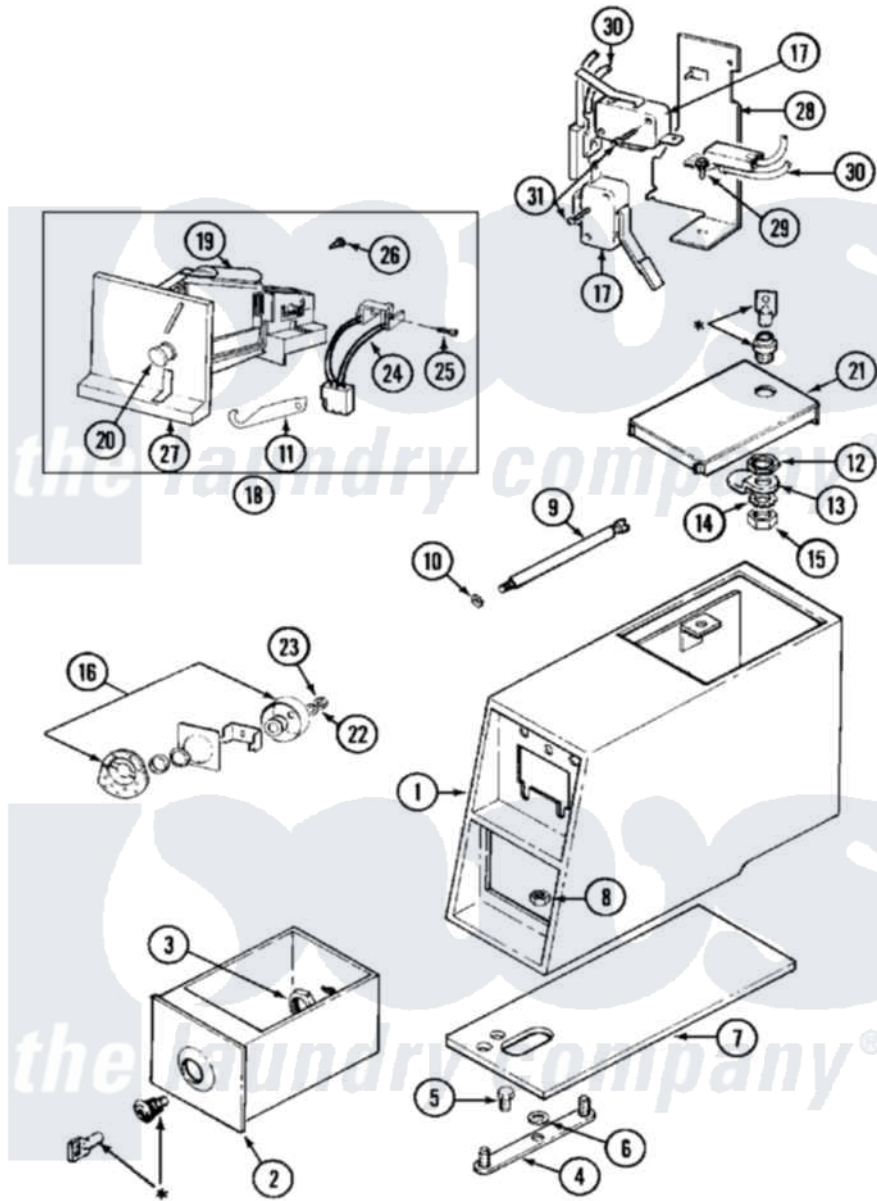

Maytag MDE10DAACL 02 - CONTROL CENTER

* CONTACT YOUR COMMERCIAL LAUNDRY DISTRIBUTOR

Maytag [Residential Maytag MDE10DAACL Dryer Parts](#) Parts Diagram 02 - CONTROL CENTER

[Click on the part number to view part](#)

Item	Original Part Number	Replaced By	Status	Part Description
001	207940	22001407		Case, Coin Slide
"	207940L	22001408		(ALM)
002	207912	208884		Coin Box K
"	207912L	208884		Coin Box K
003	212328	W10139762		Hex Nut, 3/4-27
004	NLA		Not Available	STRAP, MOUNTING
005	211294	90767		Screw, 8A X 3/8 HeX Washer Head Tapping
006	910309			Washer, Mounting Strap
007	214660			Gasket, Control Center
008	Y052740	62739		Nut, Lock
009	213035			Bolt, Locking
010	910181			Lockwasher, Terminal Block
011	216011			Spring, Return Button
012	212328	W10139762		Hex Nut, 3/4-27
013	213750	W10133266		Cam-Lock
014	22001354	W10177242		Hex-Nut 9/32 - 28

015	22001355		Nut, Lock Cam
016	NLA	Not Available	LOCK CAM ASSY. NA
017	208042		Switch, Sensor
018	207948		Coin Drop Assembly
"	NLA	Not Available	COIN DROP ASSY (CANADA)
019	207947		Rejector, Coin
"	207949		Rejector, Coin
020	216200		Face Plate Return Button
021	204216	Not Available	DOOR, ACCESS (WHT)
"	204216L		Door, Access
022	22001354	W10177242	Hex-Nut 9/32 - 28
023	22001355		Nut, Lock Cam
024	206799		Optic Switch Assembly
025	314665		Screw, Switch Assembly
026	216068		Screw, Coin Drop
027	216010	Y208306	Kit- Mtg C
028	NLA	Not Available	BRACKET, SENSOR SWITCH
029	NLA	Not Available	SCREW, BRACKET
030	208045		Harness, Wire Sensor Switch To Circuit Brd
031	912012	3400409	Screw