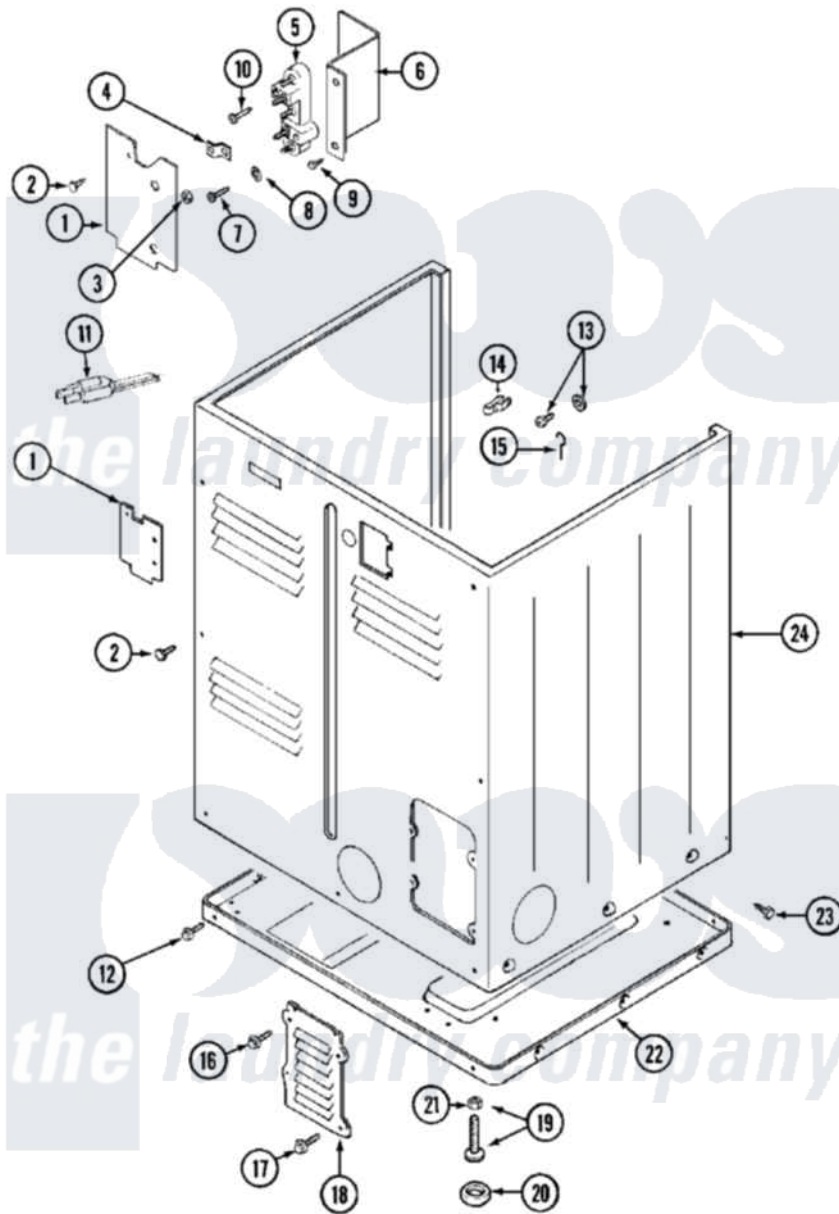

Maytag MDE10DAACL 05 - CABINET (REAR)

Maytag Residential Maytag MDE10DAACL Dryer Parts Parts Diagram 05 - CABINET (REAR)
 Click on the part number to view part

Item	Original Part Number	Replaced By	Status	Part Description
001	Y312905		Not Available	COVER, TERMINAL
002	Y313561			Screw----NA
003	311484	112432		Nut
004	Y312184			Strap, Grounding
005	400008			Block, Terminal
006	Y312904			Bracket, Terminal Block
007	Y312209	W10001200		Screw
008	910181			Lockwasher, Terminal Block
"	Y311270			Washer, Terminal Block
009	Y310632	1163839		Screw
010	NLA		Not Available	SCREW, GROUND STRAP
011	305168	33002916		Power Cord, Canadian 240V
012	Y313561			Screw----NA
"	Y310632	1163839		Screw
013	NLA		Not Available	SCREW & WASHER ASSY.
014	301548			Clamp, Ground Wire

015	204807		Ground Wire, Supp. Plte To Top Cover
016	Y313559		Screw
017	211294	90767	Screw, 8A X 3/8 HeX Washer Head Tapping
018	Y312951	Not Available	ACCESS COVER, BACK
019	Y305086		Adjustable Leg And Nut
020	Y314137		Foot, Rubber
021	Y052740	62739	Nut, Lock
022	Y303361	Not Available	BASE ASSY. (UPPER & LOWER)
023	213007		Xfor Cabinet See Cabinet, Back
024	NLA	Not Available	CABINET (WHT)