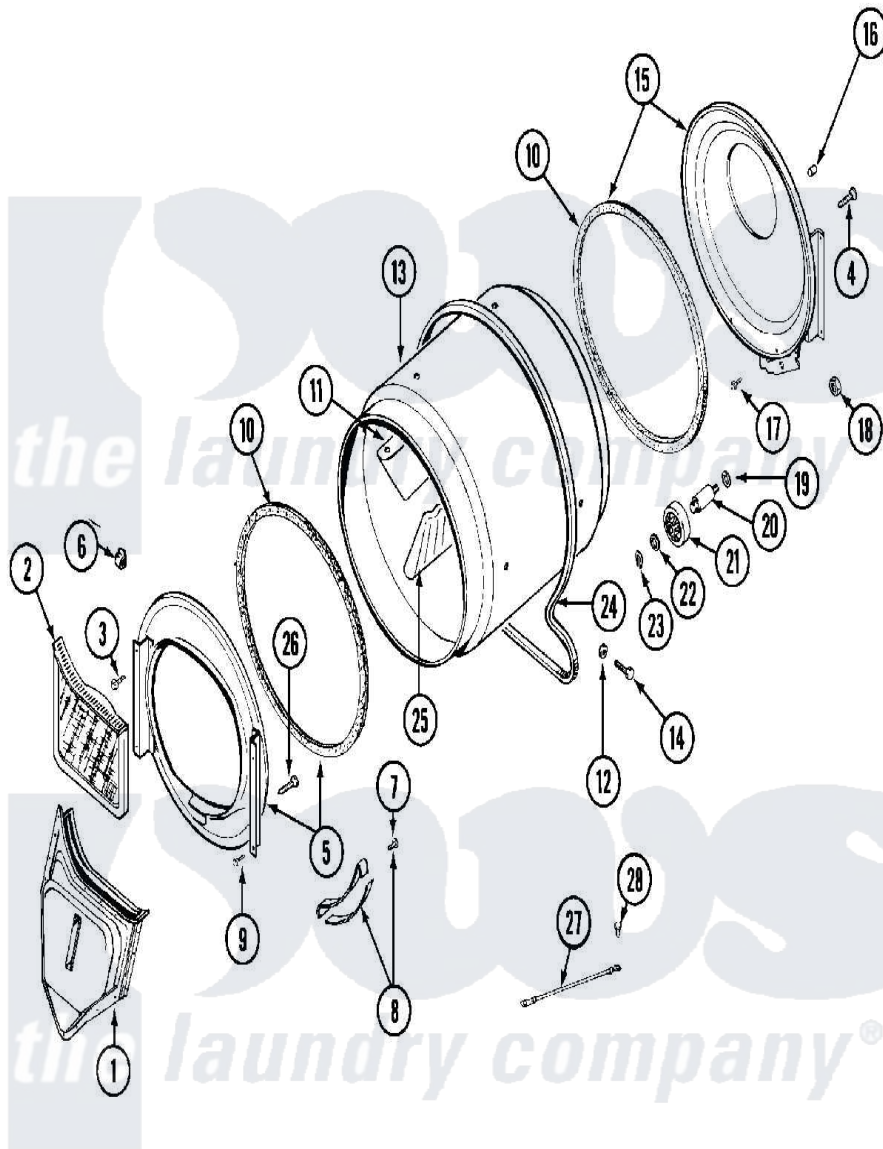

Maytag MDE10DAACL 06 - TUMBLER

Maytag Residential Maytag MDE10DAACL Dryer Parts Parts Diagram 06 - TUMBLER
 Click on the part number to view part

Item	Original Part Number	Replaced By	Status	Part Description
001	33001016			Outlet Duct Assembly
002	33001170	33002970		Lint Filte
003	NLA		Not Available	SCREW, TUMBLER SUPPORT
004	Y313561			Screw---NA
005	33001179			Front, Tumbler
006	Y310376			Clip, Door Switch Harness
007	210720			Rivet, Bearing To Tumbler Frnt
008	306508			Tumbler Bearing Kit ---W
009	Y310632	1163839		Screw
010	314820			Seal, Tumbler
011	33001012			Baffle
012	314158			Washer, Baffle To Tumbler
013	33001108		Not Available	DRYER TUMBLER, W/O BAFFLES
014	Y310759			Screw, Tumbler Baffles
015	33001178			Back, Tumbler

016	NLA	Not Available	COVER, THREAD
017	Y310632	1163839	Screw
018	312538	33001443	Nut, Hex
019	Y313347	312535	Washer, Vault Mounting Brk.
020	Y312948	6-3129480	Shaft- Tumbler
021	Y303373	12001541	Drum Roller/Washer Assembly--W
022	312535		Washer, Vault Mounting Brk.
023	410233	9703438	Ring-Retr
024	Y312959		Poly "V" Belt For Tumbler
025	33001004		Baffle, Tall
026	Y314110	33002917	Screw, No.10-16
027	901220		Ground Wire
028	910343	488234	Screw 8-32 X 1/4