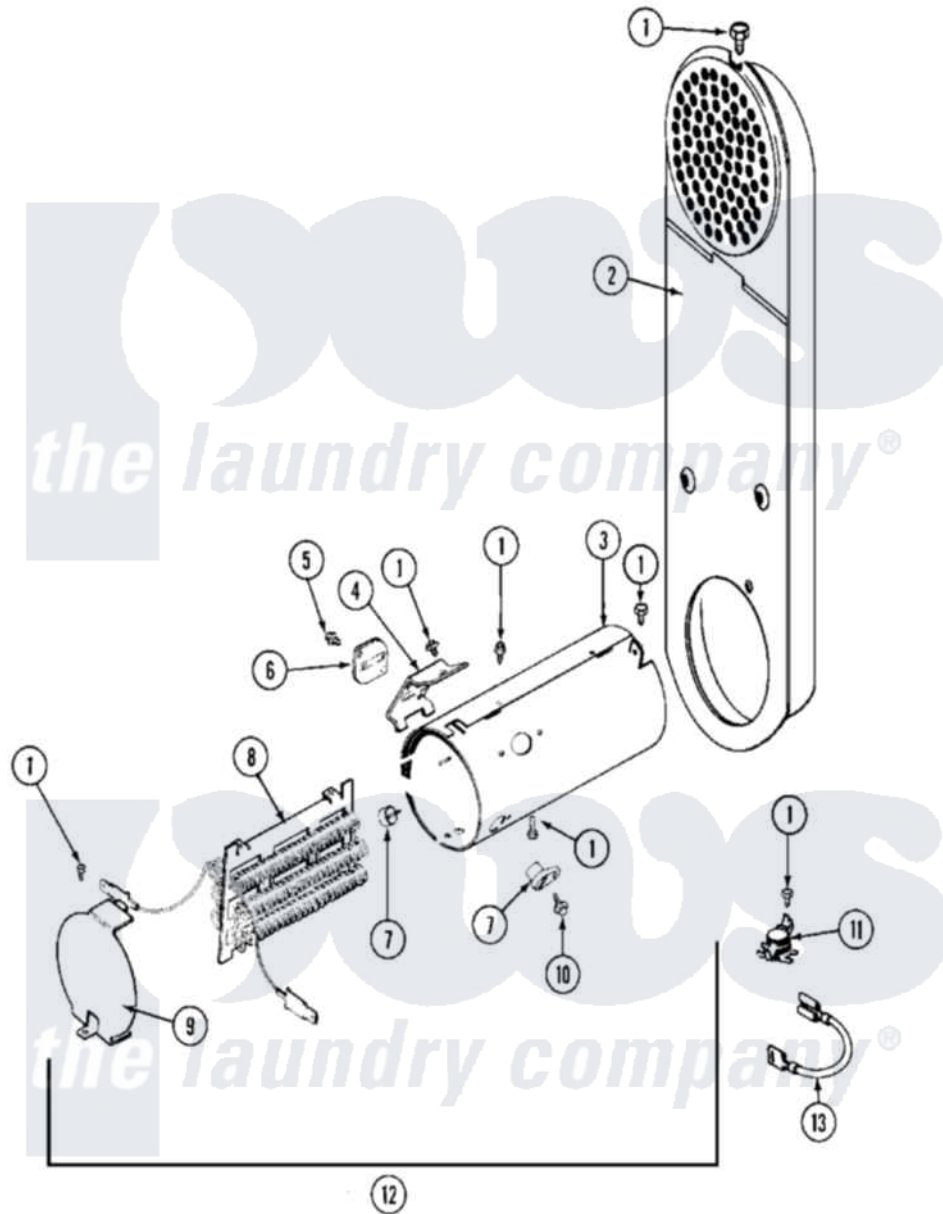

Maytag MDE10DAACL 07 - HEATER

Maytag [Residential Maytag MDE10DAACL Dryer Parts](#) Parts Diagram 07 - HEATER
 Click on the part number to view part

Item	Original Part Number	Replaced By	Status	Part Description
001	211294	90767		Screw, 8A X 3/8 HeX Washer Head Tapping
002	308503		Not Available	INLET DUCT ASSEMBLY
003	314995			Enclosure, Heater
004	211294	90767		Screw, 8A X 3/8 HeX Washer Head Tapping
"	315346			Bracket, Thermal Fuse
005	NLA		Not Available	SCREW, FUSE TO BRACKET
006	307473			Fuse, Thermal
007	314998			Insulator, Terminal
008	308614			Heater Sub-Assembly
"	Y308612			Heater Sub-Assembly
009	314999			Shield, Radiant
010	NLA		Not Available	SCREW, TERMINAL INSULATOR
011	303396			Thermostat, Hi-Limit
"	308217			Thermostat, Hi-Limit

012	307178		Heater Assembly
"	307179		Heater Assembly
013	Y307173		Wire, Jumper
"	Y308590	W10116795	Heater
"	Y308613	W10116747	Heater