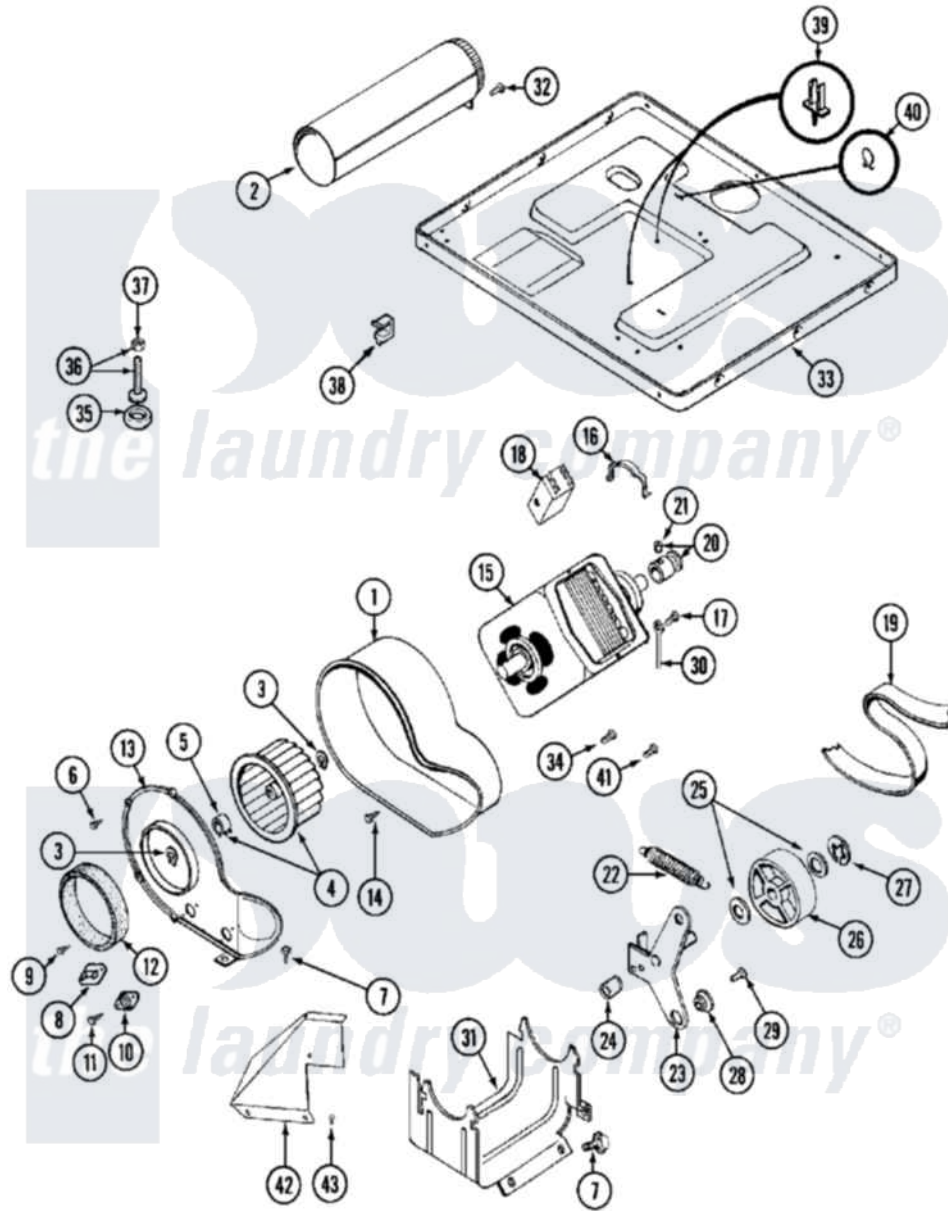

Maytag MDE10DAACL 08 - MOTOR DRIVE

Maytag [Residential Maytag MDE10DAACL Dryer Parts](#) Parts Diagram 08 - MOTOR DRIVE
 Click on the part number to view part

Item	Original Part Number	Replaced By	Status	Part Description
001	Y312893			Housing, Blower
002	Y303442			EXHAUST DUCT ASSEMBLY
003	410233	9703438		Ring-Retrnr
004	Y303836			Blower Wheel Assembly And Clamp
005	312967			Clamp, Blower Housing
006	Y312961	W10116751		Screw
007	Y313561			Screw----NA
008	303392			Thermostat, Cycling
"	306967			Thermostat, Multi-Temp Part Not Used Mde26ct-MN Only
"	308211			Thermostat, Cool Down
009	211294	90767		Screw, 8A X 3/8 HeX Washer Head Tapping
010	306604			Cut-Off, Thermal Part Not Used
011	NLA		Not Available	SCREW, THERMAL CUT-OFF
012	Y312901			Seal, Housing Cover