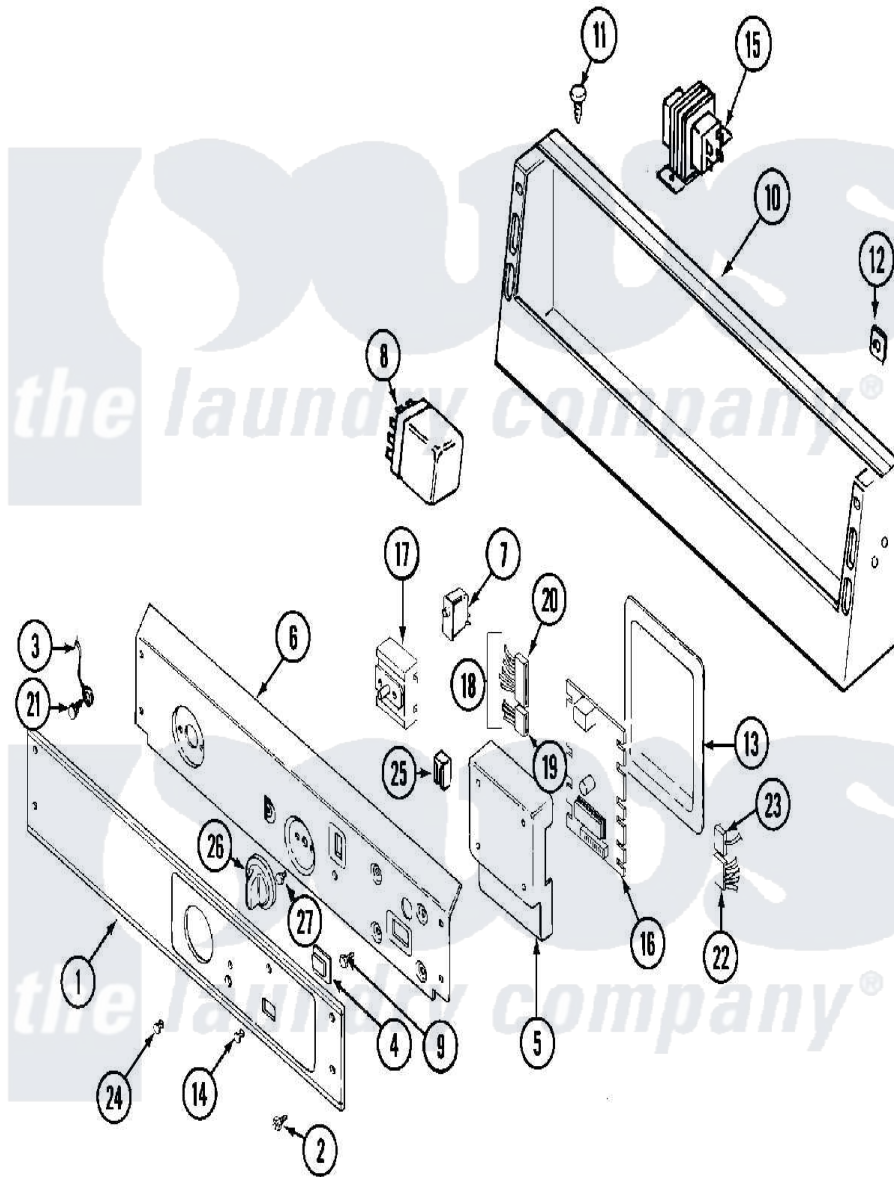

Maytag MDE10DAADL 01 - CONTROL PANEL

Maytag [Residential Maytag MDE10DAADL Dryer Parts](#) Parts Diagram 01 - CONTROL PANEL
 Click on the part number to view part

Item	Original Part Number	Replaced By	Status	Part Description
001	NLA		Not Available	PANEL, CONTROL
002	215506			Screw, Control Panel Overlay
003	205810			Wire, Ground
004	NLA		Not Available	WINDOW, DATA ACQUISITION
005	NLA		Not Available	ENCLOSURE, CIRCUIT BOARD
006	315343	31-5343		Parts Manual
"	NLA		Not Available	(ALM)
007	NLA		Not Available	SWITCH, START
008	NLA		Not Available	RELAY
"	Y251119	3177991		Screw
009	312956			Screw-Igniter And Clip Mount
010	NLA		Not Available	CONSOLE (WHT)
011	212276	W10116760		Screw
012	215003			Fastener, Panel And Bracket
013	NLA		Not Available	COVER, ENCLOSURE

014	NLA		Not Available	LENS, INDICATOR
015	211294	90767		Screw, 8A X 3/8 HeX Washer Head Tapping
"	NLA		Not Available	TRANSFORMER
016	NLA		Not Available	BOARD, DATA ACQUISITION
017	307237	W10327105		Switch, Cycle Selection
018	NLA		Not Available	WIRE HARNESS, MAIN
"	Y308580			Harness, Wire
019	314529			Connector, Edgeboard
020	NLA		Not Available	CONNECTOR, EDGEBOARD (14 PIN)
021	211252			Screw, Ground Wire
022	206799			Optic Switch Assembly
"	NLA		Not Available	CONNECTOR, EDGEBOARD--NA
023	208045			Harness, Wire Sensor Switch To Circuit Brd
"	22001361			Connector, Edgeboard
024	215564			Lens, Indicator Light
025	204075		Not Available	PILOT LAMP (DG MODELS ONLY)
026	306938			Knob, Selector Switch
027	Y313588	488234		Screw 8-32 X 1/4