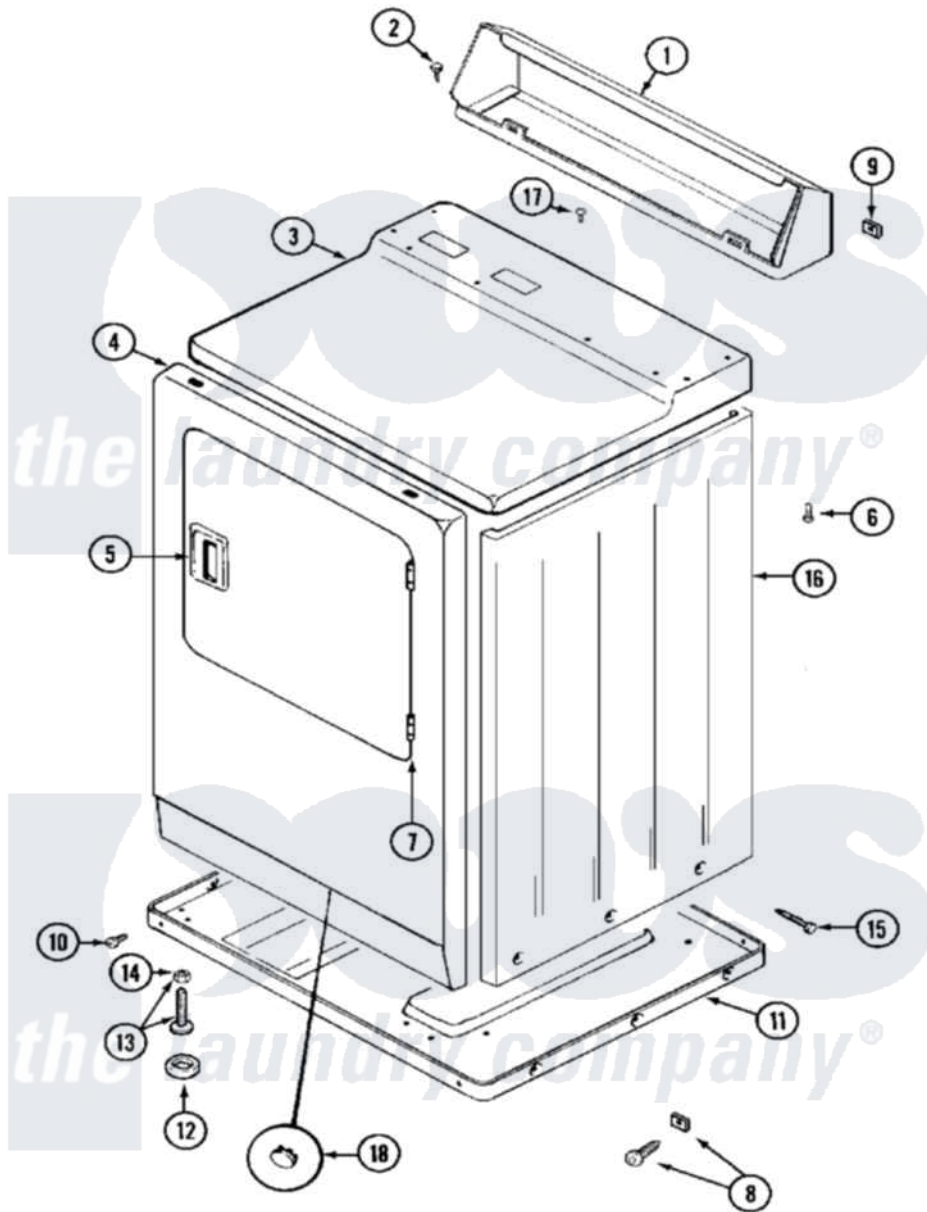

Maytag MDE10DAADL 03 - CABINET (FRONT)

Maytag [Residential Maytag MDE10DAADL Dryer Parts](#) Parts Diagram 03 - CABINET (FRONT)

[Click on the part number to view part](#)

Item	Original Part Number	Replaced By	Status	Part Description
001	NLA		Not Available	CONSOLE (WHT)
002	212276	W10116760		Screw
003	33001163		Not Available	COVER, TOP (WHT)
"	33001164		Not Available	COVER, TOP (ALM)
004	NLA		Not Available	PANEL, FRONT (WHT)
005	33001241			Handle, Door
"	33001254	37001047		Handle, Door
006	214354			Screw, Top Cover To Cabnt.
007	33001230			Hinge, Door
008	204439			Screw And Fstner Assembly
009	215075			Fastener, Control Panel To Console
010	Y313561			Screw---NA
"	Y310632	1163839		Screw
011	Y303361		Not Available	BASE ASSY. (UPPER & LOWER)
012	Y314137			Foot, Rubber

013	Y305086		Adjustable Leg And Nut	
014	Y052740	62739	Nut, Lock	
015	213007		Xfor Cabinet See Cabinet, Back	
016	NLA		Not Available	CABINET (WHT)
017	210186	3370225		Screw
018	33001132	33002342		Plug, Sifht Hole
"	33001168		Not Available	PLUG, SIGHT HOLE (ALM)