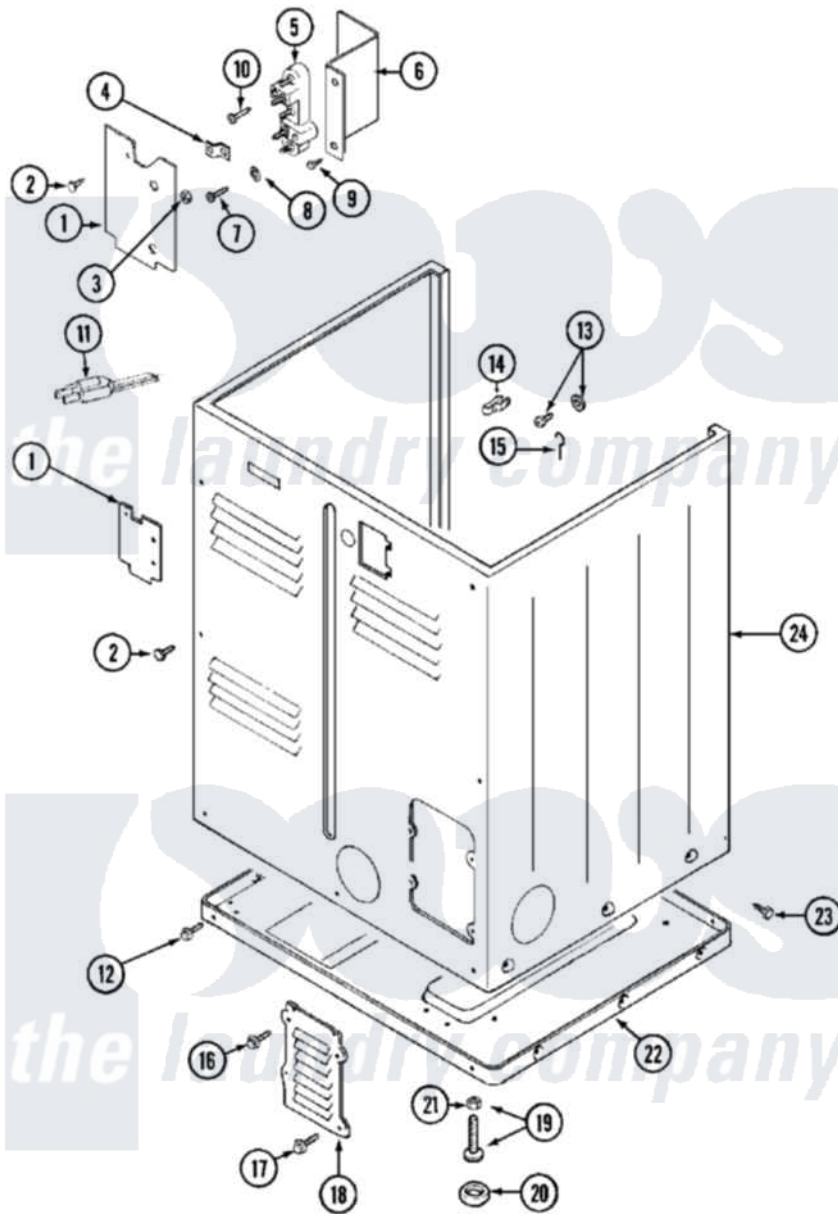

Maytag MDE10DAADL 05 - CABINET (REAR)

Maytag Residential Maytag MDE10DAADL Dryer Parts Parts Diagram 05 - CABINET (REAR)
 Click on the part number to view part

Item	Original Part Number	Replaced By	Status	Part Description
001	Y312905		Not Available	COVER, TERMINAL
002	Y313561			Screw----NA
003	311484	112432		Nut
004	Y312184			Strap, Grounding
005	400008			Block, Terminal
006	Y312904			Bracket, Terminal Block
007	Y312209	W10001200		Screw
008	910181			Lockwasher, Terminal Block
"	Y311270			Washer, Terminal Block
009	Y310632	1163839		Screw
010	NLA		Not Available	SCREW, GROUND STRAP
011	305168	33002916		Power Cord, Canadian 240V
012	Y313561			Screw----NA
"	Y310632	1163839		Screw
013	NLA		Not Available	SCREW & WASHER ASSY.
014	301548			Clamp, Ground Wire

015	204807		Ground Wire, Supp. Plte To Top Cover
016	Y313559		Screw
017	211294	90767	Screw, 8A X 3/8 HeX Washer Head Tapping
018	Y312951	Not Available	ACCESS COVER, BACK
019	Y305086		Adjustable Leg And Nut
020	Y314137		Foot, Rubber
021	Y052740	62739	Nut, Lock
022	Y303361	Not Available	BASE ASSY. (UPPER & LOWER)
023	213007		Xfor Cabinet See Cabinet, Back
024	NLA	Not Available	CABINET (WHT)