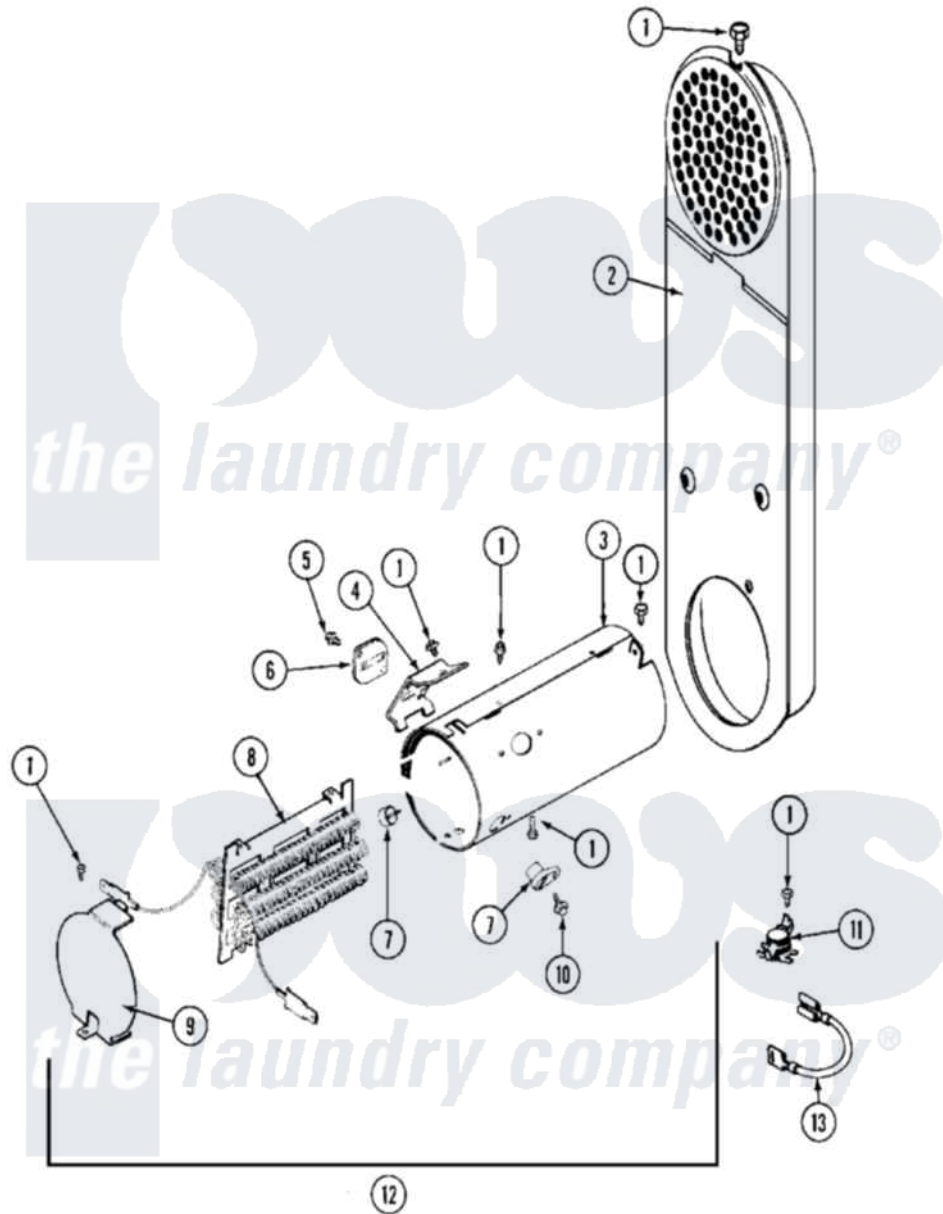

Maytag MDE10DAADL 07 - HEATER

Maytag [Residential Maytag MDE10DAADL Dryer Parts](#) Parts Diagram 07 - HEATER
 Click on the part number to view part

Item	Original Part Number	Replaced By	Status	Part Description
001	211294	90767		Screw, 8A X 3/8 HeX Washer Head Tapping
002	308503		Not Available	INLET DUCT ASSEMBLY
003	314995			Enclosure, Heater
004	211294	90767		Screw, 8A X 3/8 HeX Washer Head Tapping
"	315346			Bracket, Thermal Fuse
005	NLA		Not Available	SCREW, FUSE TO BRACKET
006	307473			Fuse, Thermal
007	314998			Insulator, Terminal
008	308614			Heater Sub-Assembly
"	Y308612			Heater Sub-Assembly
009	314999			Shield, Radiant
010	NLA		Not Available	SCREW, TERMINAL INSULATOR
011	303396			Thermostat, Hi-Limit
"	308217			Thermostat, Hi-Limit

012	307178		Heater Assembly
"	307179		Heater Assembly
013	Y307173		Wire, Jumper
"	Y308590	W10116795	Heater
"	Y308613	W10116747	Heater