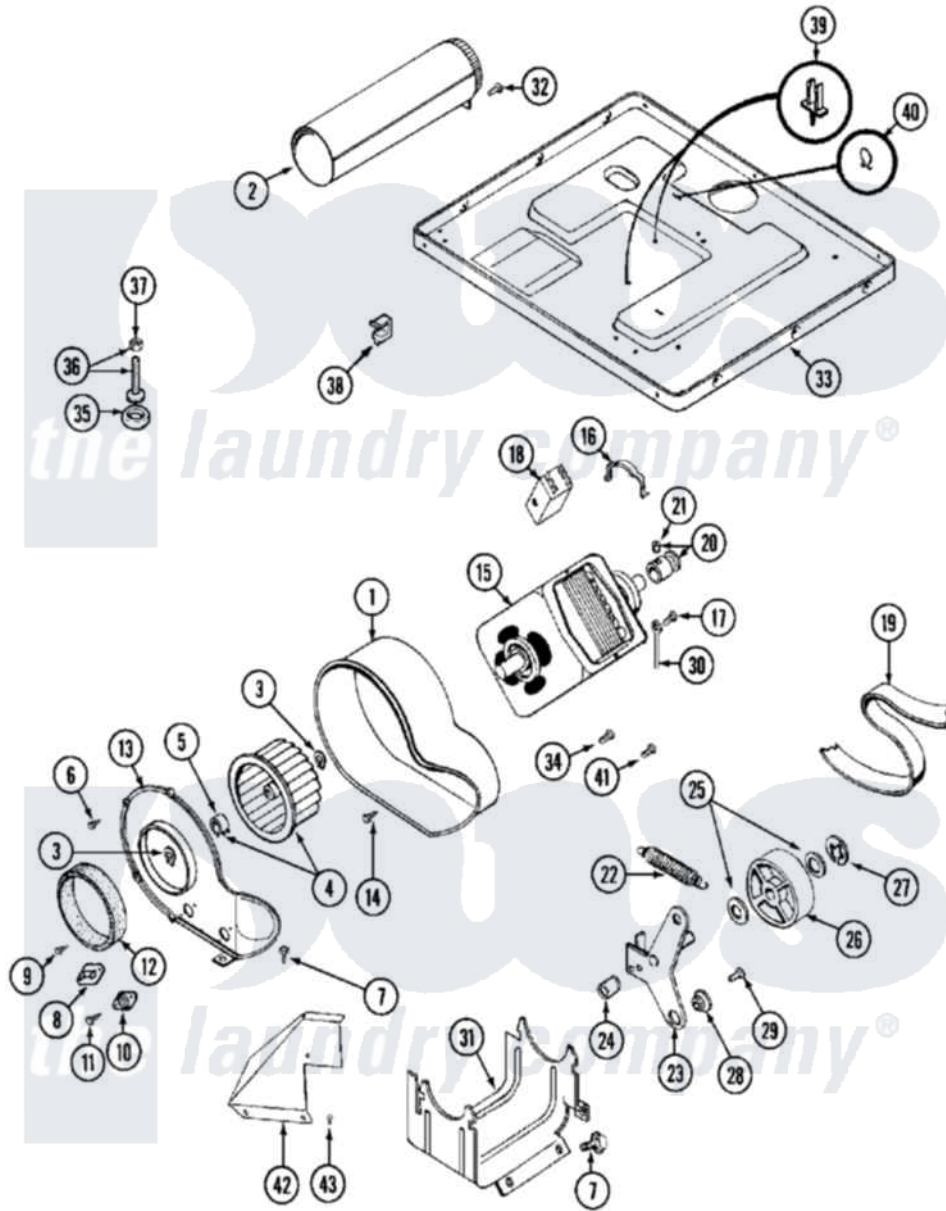

# Maytag MDE10DAADL 08 - MOTOR DRIVE

Maytag [Residential Maytag MDE10DAADL Dryer Parts](#) Parts Diagram 08 - MOTOR DRIVE  
 Click on the part number to view part

Item	Original Part Number	Replaced By	Status	Part Description
001	<a href="#">Y312893</a>			Housing, Blower
002	Y303442			EXHAUST DUCT ASSEMBLY
003	410233	<a href="#">9703438</a>		Ring-Retrn
004	<a href="#">Y303836</a>			Blower Wheel Assembly And Clamp
005	<a href="#">312967</a>			Clamp, Blower Housing
006	Y312961	<a href="#">W10116751</a>		Screw
007	<a href="#">Y313561</a>			Screw----NA
008	<a href="#">303392</a>			Thermostat, Cycling
"	<a href="#">306967</a>			Thermostat, Multi-Temp Part Not Used Mde26ct-MN Only
"	<a href="#">308211</a>			Thermostat, Cool Down
009	211294	<a href="#">90767</a>		Screw, 8A X 3/8 HeX Washer Head Tapping
010	<a href="#">306604</a>			Cut-Off, Thermal Part Not Used
011	NLA		Not Available	SCREW, THERMAL CUT-OFF
012	<a href="#">Y312901</a>			Seal, Housing Cover