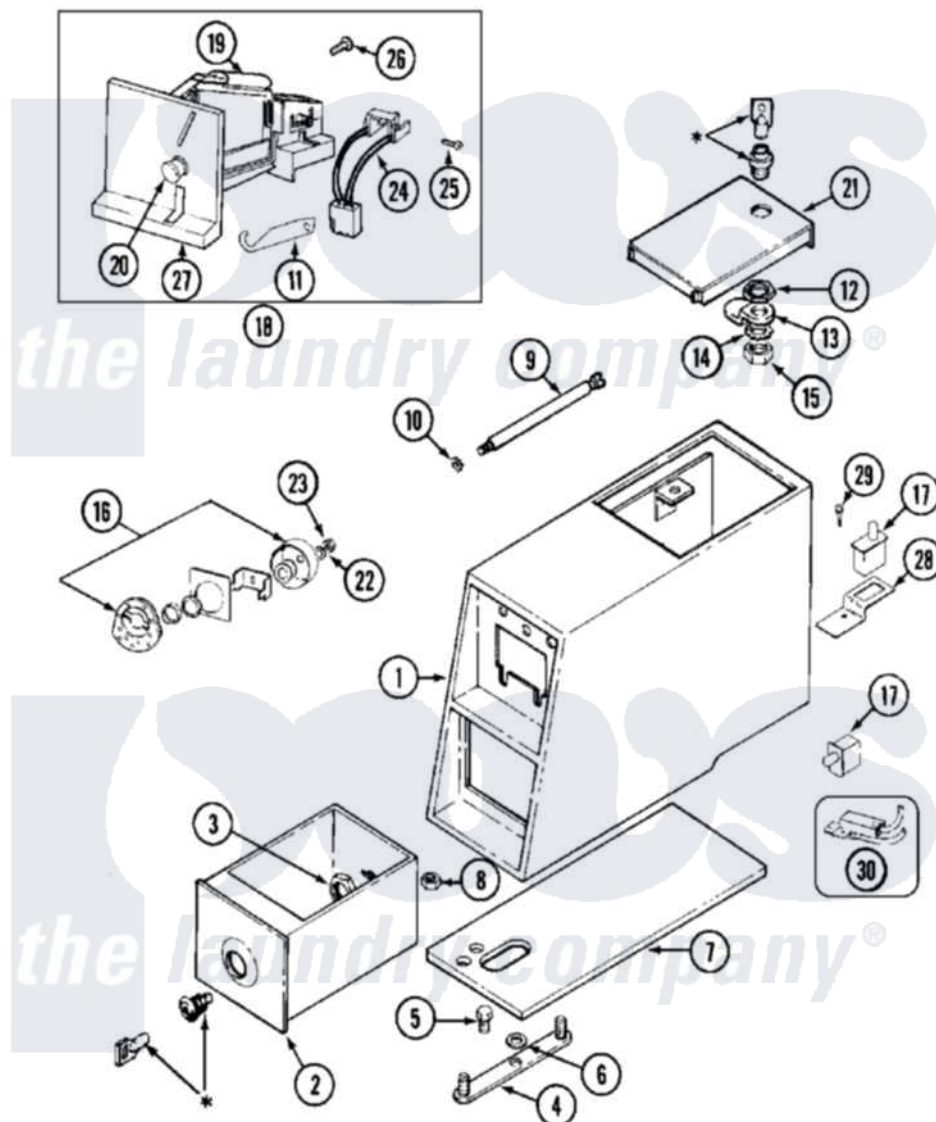

Maytag MDE10DAADL 09 - CONTROL CNTR (SERIAL SUFFIX KB & AFTER)

***CONTACT YOUR COMMERCIAL LAUNDRY DISTRIBUTOR**

Maytag [Residential Maytag MDE10DAADL Dryer Parts](#) Parts Diagram 09 - CONTROL CNTR (SERIAL SUFFIX KB & AFTER)

[Click on the part number to view part](#)

Item	Original Part Number	Replaced By	Status	Part Description
001	22001407			Case, Coin Slide
"	22001408			(ALM)
002	207912	208884		Coin Box K
"	207912L	208884		Coin Box K
003	212328	W10139762		Hex Nut, 3/4-27
004	NLA		Not Available	STRAP, MOUNTING
005	211294	90767		Screw, 8A X 3/8 HeX Washer Head Tapping
006	910309			Washer, Mounting Strap
007	214660			Gasket, Control Center
008	Y052740	62739		Nut, Lock
009	213035			Bolt, Locking
010	910181			Lockwasher, Terminal Block
011	216011			Spring, Return Button
012	212328	W10139762		Hex Nut, 3/4-27

013	213750	W10133266	Cam-Lock
014	22001354	W10177242	Hex-Nut 9/32 - 28
015	22001355		Nut, Lock Cam
016	NLA	Not Available	LOCK CAM ASSY.
017	33001250		Switch, Vault And Service Door
018	207948		Coin Drop Assembly
"	NLA	Not Available	COIN DROP ASSY (CANADA)
019	207947		Rejector, Coin
"	207949		Rejector, Coin
020	216200		Face Plate Return Button
021	204216	Not Available	DOOR, ACCESS (WHT)
"	204216L		Door, Access
022	22001354	W10177242	Hex-Nut 9/32 - 28
023	216203		Lockwasher, Double "D"
"	22001355		Nut, Lock Cam
024	206799		Optic Switch Assembly
025	314665		Screw, Switch Assembly
026	216068		Screw, Coin Drop
027	216010	Y208306	Kit- Mtg C
028	22001404		Bracket, Service Switch
029	212276	W10116760	Screw
030	208045		Harness, Wire Sensor Switch To Circuit Brd