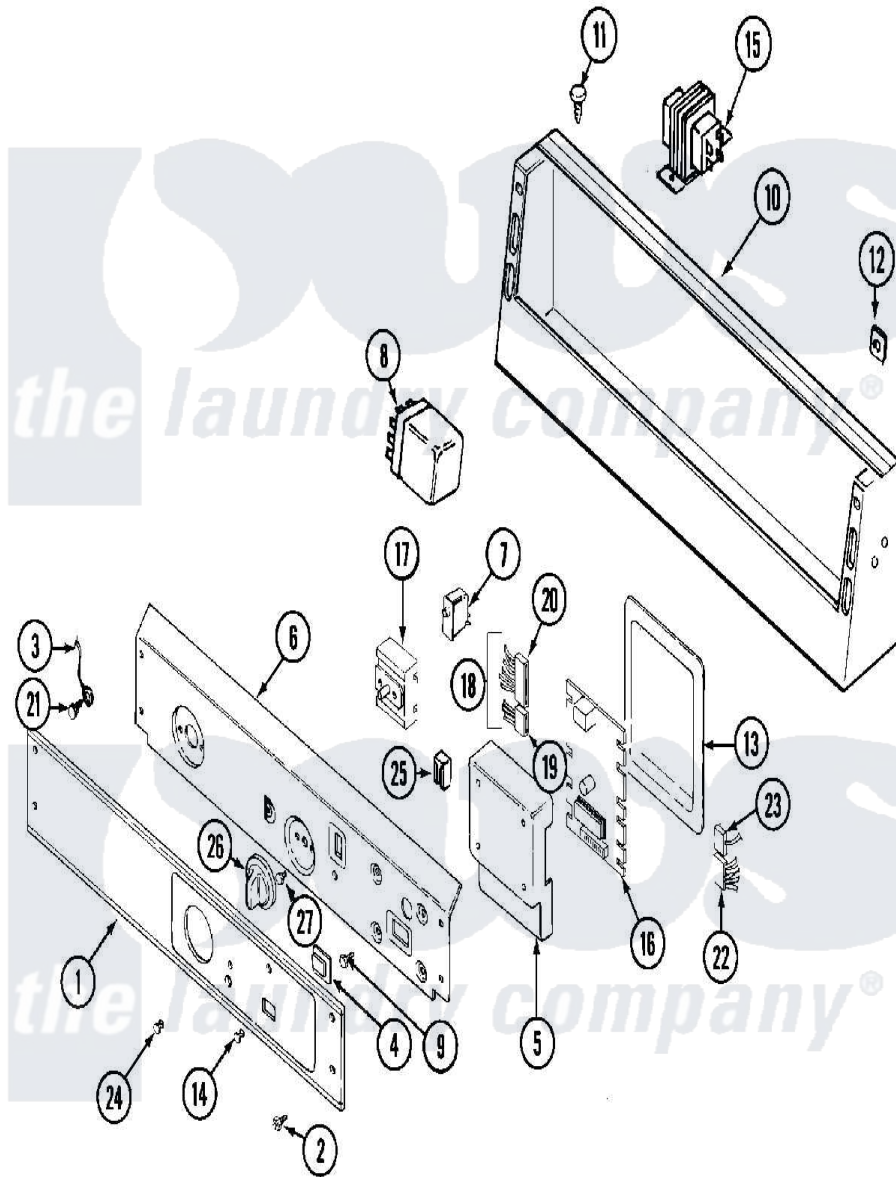

Maytag MDE10DAADW 01 - CONTROL PANEL

Maytag [Residential Maytag MDE10DAADW Dryer Parts](#) Parts Diagram 01 - CONTROL PANEL
 Click on the part number to view part

Item	Original Part Number	Replaced By	Status	Part Description
001	NLA		Not Available	PANEL, CONTROL
002	215506			Screw, Control Panel Overlay
003	205810			Wire, Ground
004	NLA		Not Available	WINDOW, DATA ACQUISITION
005	NLA		Not Available	ENCLOSURE, CIRCUIT BOARD
006	315343	31-5343		Parts Manual
"	NLA		Not Available	(ALM)
007	NLA		Not Available	SWITCH, START
008	NLA		Not Available	RELAY
"	Y251119	3177991		Screw
009	312956			Screw-Igniter And Clip Mount
010	NLA		Not Available	CONSOLE (WHT)
011	212276	W10116760		Screw
012	215003			Fastener, Panel And Bracket
013	NLA		Not Available	COVER, ENCLOSURE

014	NLA		Not Available	LENS, INDICATOR
015	211294	90767		Screw, 8A X 3/8 HeX Washer Head Tapping
"	NLA		Not Available	TRANSFORMER
016	NLA		Not Available	BOARD, DATA ACQUISITION
017	307237	W10327105		Switch, Cycle Selection
018	NLA		Not Available	WIRE HARNESS, MAIN
"	Y308580			Harness, Wire
019	314529			Connector, Edgeboard
020	NLA		Not Available	CONNECTOR, EDGEBOARD (14 PIN)
021	211252			Screw, Ground Wire
022	206799			Optic Switch Assembly
"	NLA		Not Available	CONNECTOR, EDGEBOARD--NA
023	208045			Harness, Wire Sensor Switch To Circuit Brd
"	22001361			Connector, Edgeboard
024	215564			Lens, Indicator Light
025	204075		Not Available	PILOT LAMP (DG MODELS ONLY)
026	306938			Knob, Selector Switch
027	Y313588	488234		Screw 8-32 X 1/4