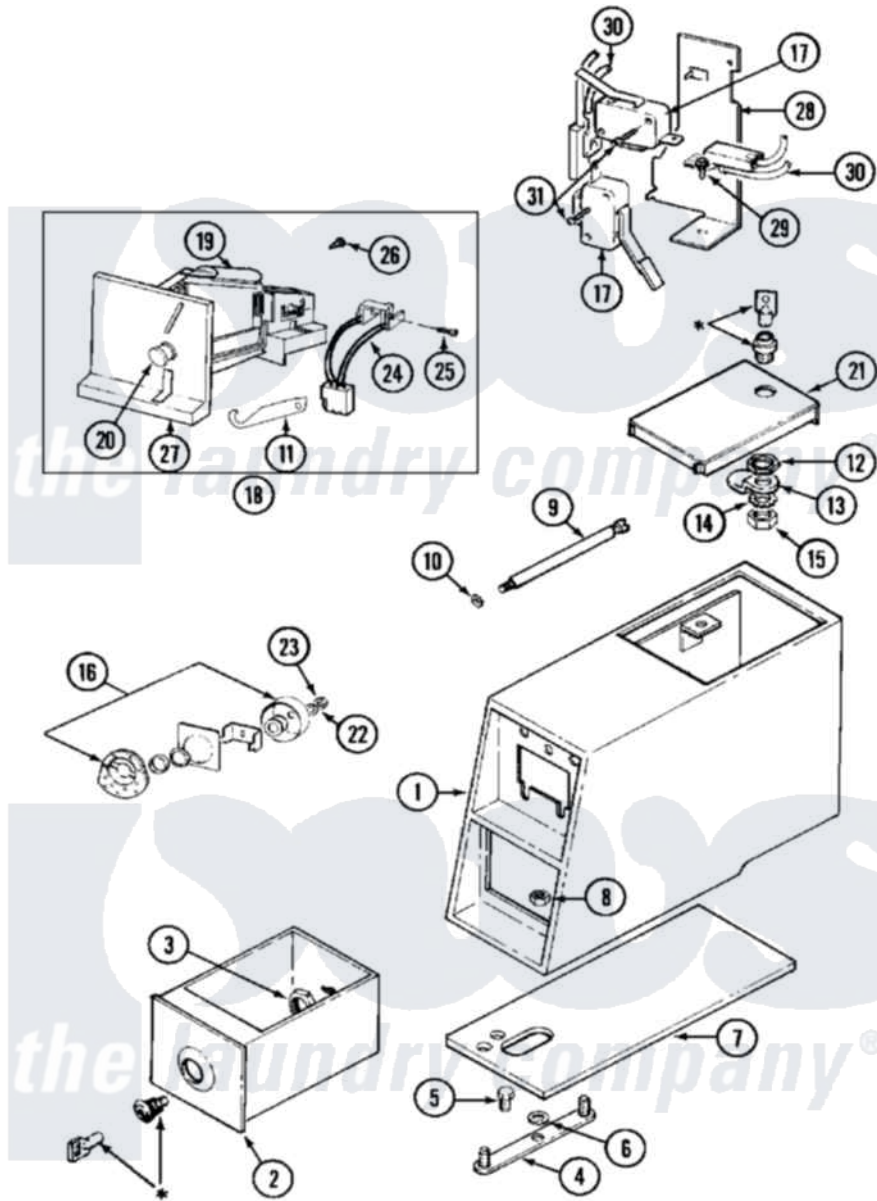

Maytag MDE10DAADW 02 - CONTROL CENTER

* CONTACT YOUR COMMERCIAL LAUNDRY DISTRIBUTOR

Maytag [Residential Maytag MDE10DAADW Dryer Parts](#) Parts Diagram 02 - CONTROL CENTER

[Click on the part number to view part](#)

Item	Original Part Number	Replaced By	Status	Part Description
001	207940	22001407		Case, Coin Slide
"	207940L	22001408		(ALM)
002	207912	208884		Coin Box K
"	207912L	208884		Coin Box K
003	212328	W10139762		Hex Nut, 3/4-27
004	NLA		Not Available	STRAP, MOUNTING
005	211294	90767		Screw, 8A X 3/8 HeX Washer Head Tapping
006	910309			Washer, Mounting Strap
007	214660			Gasket, Control Center
008	Y052740	62739		Nut, Lock
009	213035			Bolt, Locking
010	910181			Lockwasher, Terminal Block
011	216011			Spring, Return Button
012	212328	W10139762		Hex Nut, 3/4-27
013	213750	W10133266		Cam-Lock
014	22001354	W10177242		Hex-Nut 9/32 - 28

015	22001355		Nut, Lock Cam
016	NLA	Not Available	LOCK CAM ASSY. NA
017	208042		Switch, Sensor
018	207948		Coin Drop Assembly
"	NLA	Not Available	COIN DROP ASSY (CANADA)
019	207947		Rejector, Coin
"	207949		Rejector, Coin
020	216200		Face Plate Return Button
021	204216	Not Available	DOOR, ACCESS (WHT)
"	204216L		Door, Access
022	22001354	W10177242	Hex-Nut 9/32 - 28
023	22001355		Nut, Lock Cam
024	206799		Optic Switch Assembly
025	314665		Screw, Switch Assembly
026	216068		Screw, Coin Drop
027	216010	Y208306	Kit- Mtg C
028	NLA	Not Available	BRACKET, SENSOR SWITCH
029	NLA	Not Available	SCREW, BRACKET
030	208045		Harness, Wire Sensor Switch To Circuit Brd
031	912012	3400409	Screw