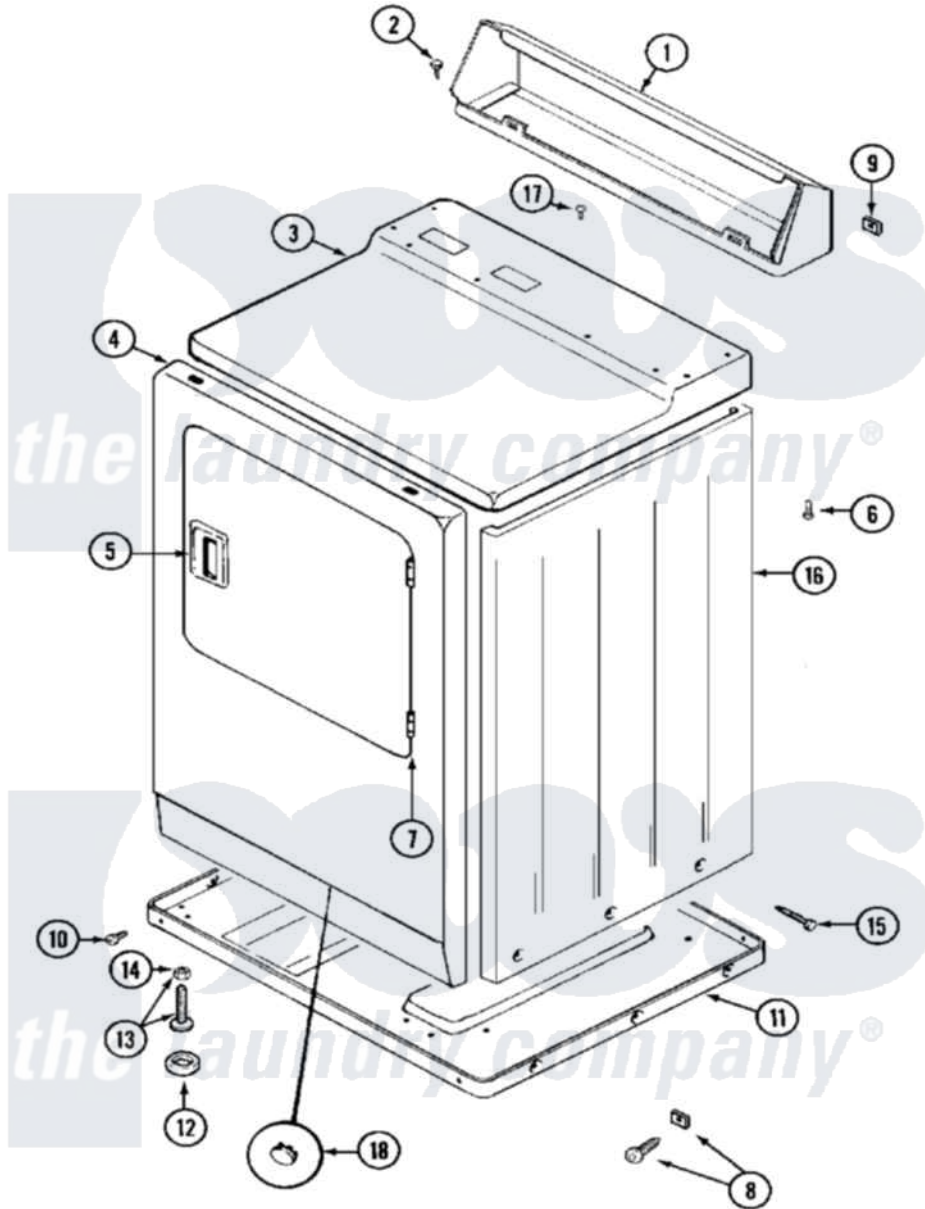

Maytag MDE10DAADW 03 - CABINET (FRONT)

Maytag Residential Maytag MDE10DAADW Dryer Parts Parts Diagram 03 - CABINET (FRONT)
 Click on the part number to view part

Item	Original Part Number	Replaced By	Status	Part Description
001	NLA		Not Available	CONSOLE (WHT)
002	212276	W10116760		Screw
003	33001163		Not Available	COVER, TOP (WHT)
"	33001164		Not Available	COVER, TOP (ALM)
004	NLA		Not Available	PANEL, FRONT (WHT)
005	33001241			Handle, Door
"	33001254	37001047		Handle, Door
006	214354			Screw, Top Cover To Cabnt.
007	33001230			Hinge, Door
008	204439			Screw And Fstner Assembly
009	215075			Fastener, Control Panel To Console
010	Y313561			Screw---NA
"	Y310632	1163839		Screw
011	Y303361		Not Available	BASE ASSY. (UPPER & LOWER)
012	Y314137			Foot, Rubber

013	Y305086		Adjustable Leg And Nut	
014	Y052740	62739	Nut, Lock	
015	213007		Xfor Cabinet See Cabinet, Back	
016	NLA		Not Available	CABINET (WHT)
017	210186	3370225		Screw
018	33001132	33002342		Plug, Sifht Hole
"	33001168		Not Available	PLUG, SIGHT HOLE (ALM)