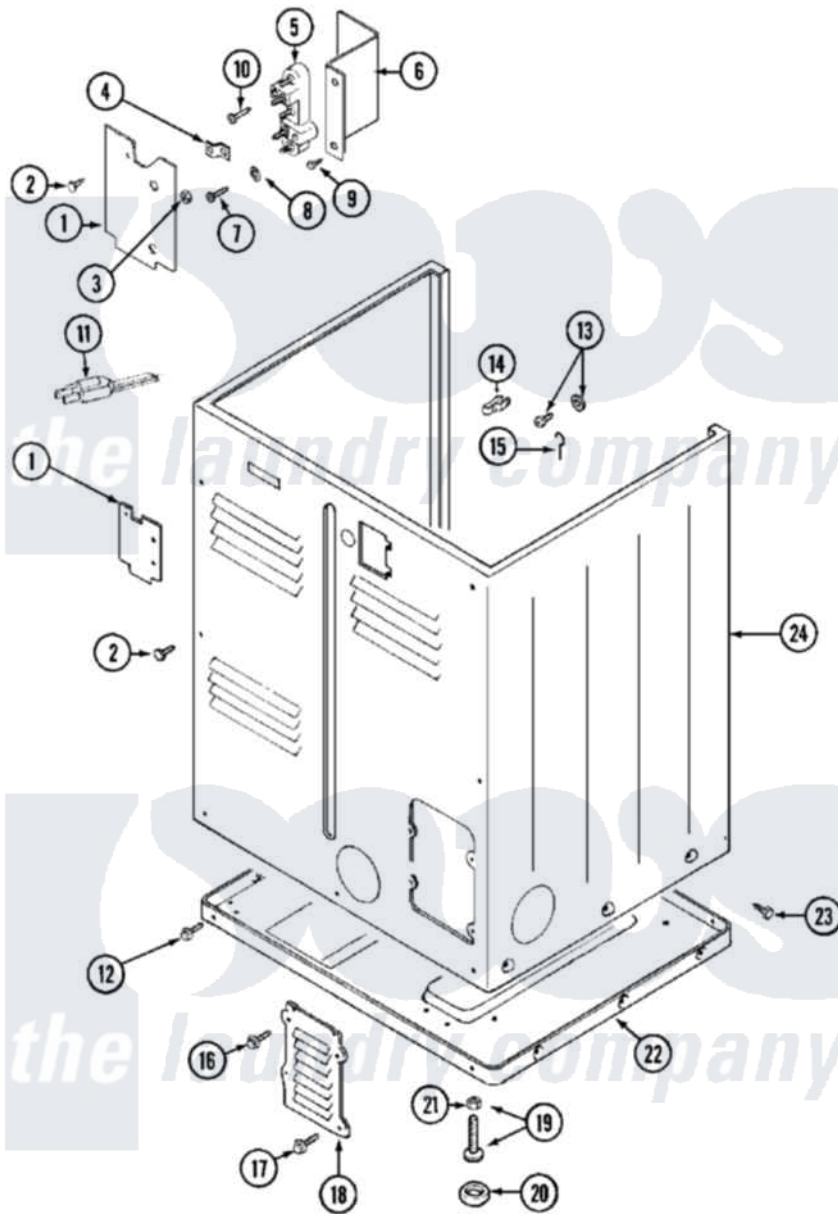

# Maytag MDE10DAADW 05 - CABINET (REAR)

Maytag [Residential Maytag MDE10DAADW Dryer Parts](#) Parts Diagram 05 - CABINET (REAR)  
 Click on the part number to view part

Item	Original Part Number	Replaced By	Status	Part Description
001	Y312905		Not Available	COVER, TERMINAL
002	<a href="#">Y313561</a>			Screw----NA
003	311484	<a href="#">112432</a>		Nut
004	<a href="#">Y312184</a>			Strap, Grounding
005	<a href="#">400008</a>			Block, Terminal
006	<a href="#">Y312904</a>			Bracket, Terminal Block
007	Y312209	<a href="#">W10001200</a>		Screw
008	<a href="#">910181</a>			Lockwasher, Terminal Block
"	<a href="#">Y311270</a>			Washer, Terminal Block
009	Y310632	<a href="#">1163839</a>		Screw
010	NLA		Not Available	SCREW, GROUND STRAP
011	305168	<a href="#">33002916</a>		Power Cord, Canadian 240V
012	<a href="#">Y313561</a>			Screw----NA
"	Y310632	<a href="#">1163839</a>		Screw
013	NLA		Not Available	SCREW & WASHER ASSY.
014	<a href="#">301548</a>			Clamp, Ground Wire

015	<a href="#">204807</a>		Ground Wire, Supp. Plte To Top Cover
016	<a href="#">Y313559</a>		Screw
017	211294	<a href="#">90767</a>	Screw, 8A X 3/8 HeX Washer Head Tapping
018	Y312951	Not Available	ACCESS COVER, BACK
019	<a href="#">Y305086</a>		Adjustable Leg And Nut
020	<a href="#">Y314137</a>		Foot, Rubber
021	Y052740	<a href="#">62739</a>	Nut, Lock
022	Y303361	Not Available	BASE ASSY. (UPPER & LOWER)
023	<a href="#">213007</a>		Xfor Cabinet See Cabinet, Back
024	NLA	Not Available	CABINET (WHT)