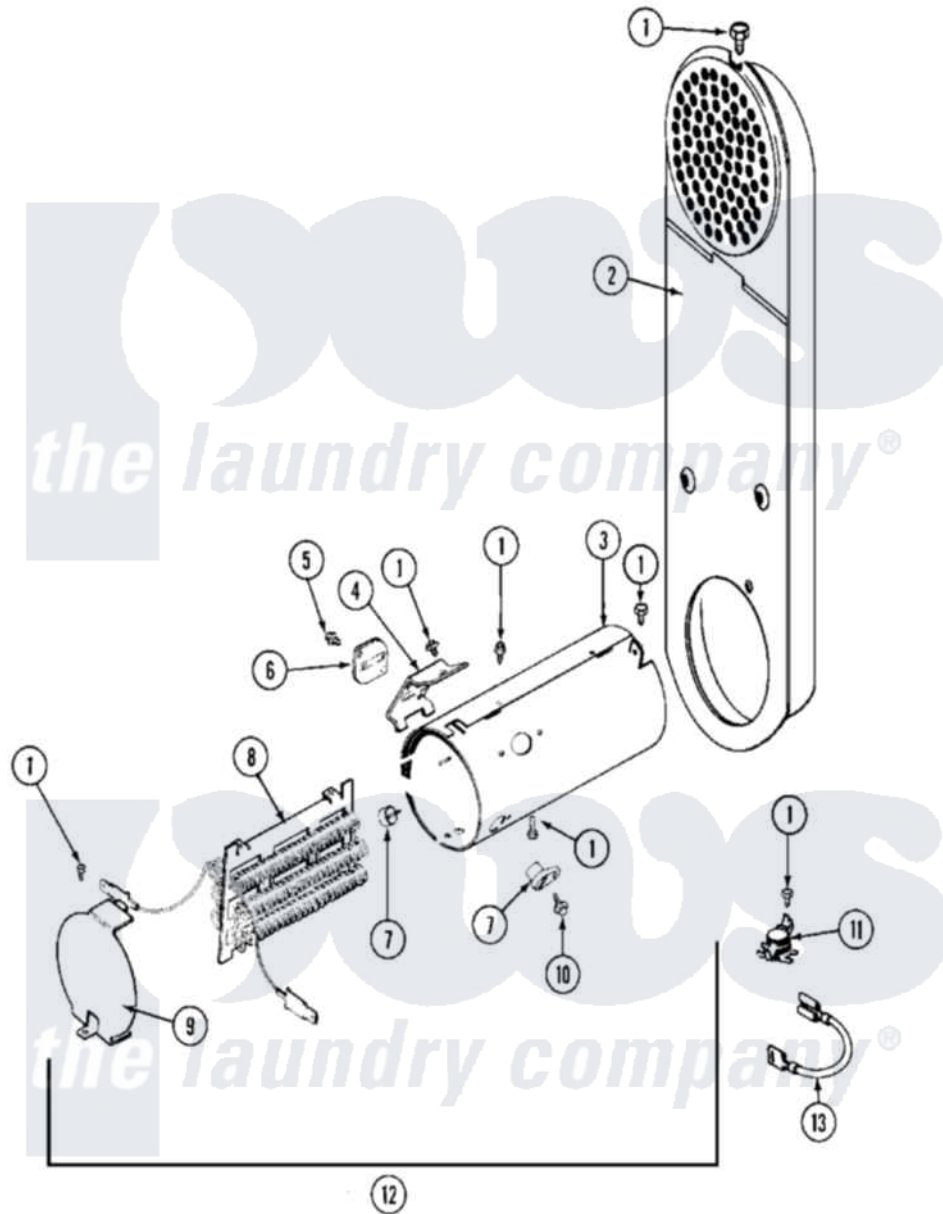

Maytag MDE10DAADW 07 - HEATER

Maytag Residential Maytag MDE10DAADW Dryer Parts Diagram 07 - HEATER
 Click on the part number to view part

Item	Original Part Number	Replaced By	Status	Part Description
001	211294	90767		Screw, 8A X 3/8 HeX Washer Head Tapping
002	308503		Not Available	INLET DUCT ASSEMBLY
003	314995			Enclosure, Heater
004	211294	90767		Screw, 8A X 3/8 HeX Washer Head Tapping
"	315346			Bracket, Thermal Fuse
005	NLA		Not Available	SCREW, FUSE TO BRACKET
006	307473			Fuse, Thermal
007	314998			Insulator, Terminal
008	308614			Heater Sub-Assembly
"	Y308612			Heater Sub-Assembly
009	314999			Shield, Radiant
010	NLA		Not Available	SCREW, TERMINAL INSULATOR
011	303396			Thermostat, Hi-Limit
"	308217			Thermostat, Hi-Limit

012	307178		Heater Assembly
"	307179		Heater Assembly
013	Y307173		Wire, Jumper
"	Y308590	W10116795	Heater
"	Y308613	W10116747	Heater