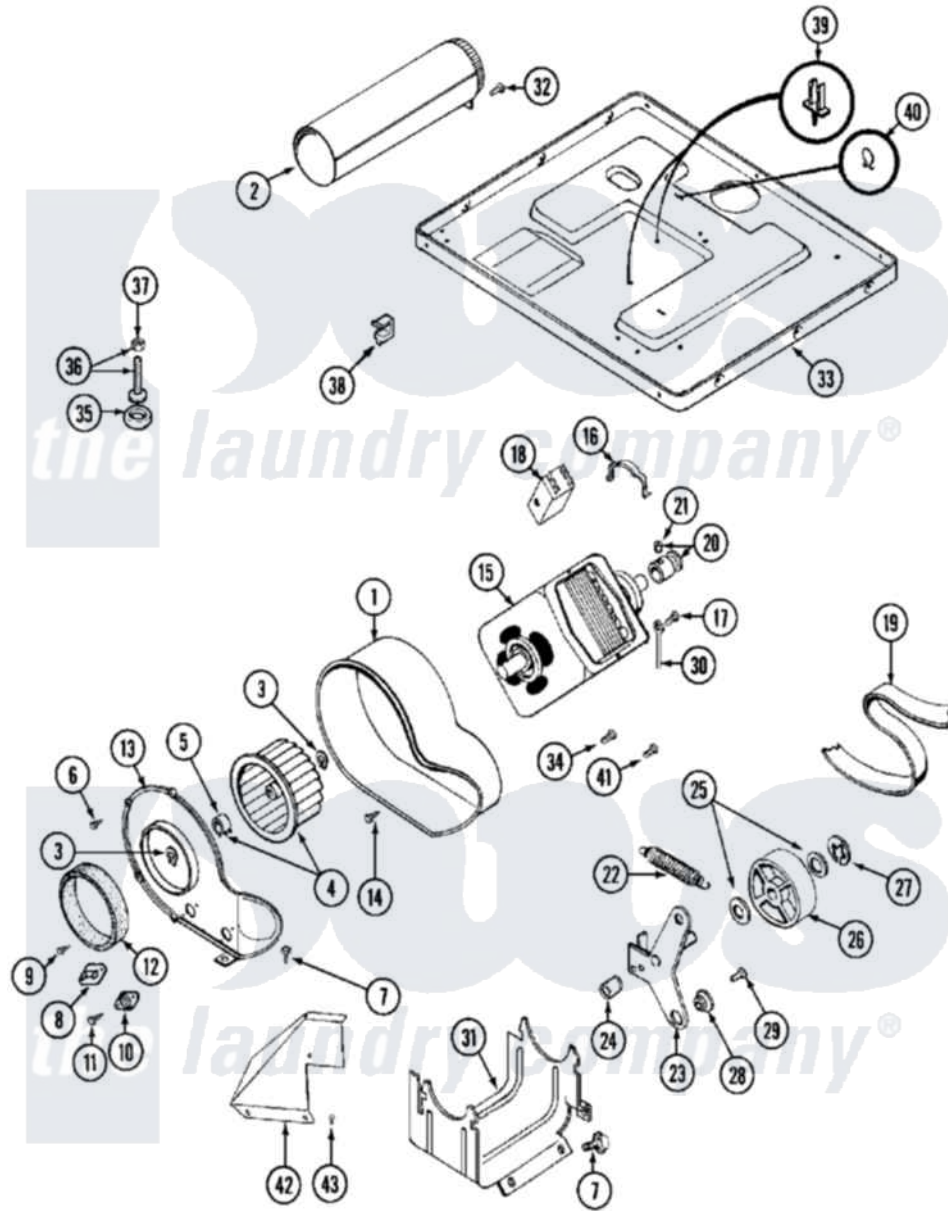

# Maytag MDE10DAADW 08 - MOTOR DRIVE

Maytag [Residential Maytag MDE10DAADW Dryer Parts](#) Parts Diagram 08 - MOTOR DRIVE  
 Click on the part number to view part

Item	Original Part Number	Replaced By	Status	Part Description
001	<a href="#">Y312893</a>			Housing, Blower
002	Y303442			EXHAUST DUCT ASSEMBLY
003	410233	<a href="#">9703438</a>		Ring-Retrn
004	<a href="#">Y303836</a>			Blower Wheel Assembly And Clamp
005	<a href="#">312967</a>			Clamp, Blower Housing
006	Y312961	<a href="#">W10116751</a>		Screw
007	<a href="#">Y313561</a>			Screw----NA
008	<a href="#">303392</a>			Thermostat, Cycling
"	<a href="#">306967</a>			Thermostat, Multi-Temp Part Not Used Mde26ct-MN Only
"	<a href="#">308211</a>			Thermostat, Cool Down
009	211294	<a href="#">90767</a>		Screw, 8A X 3/8 HeX Washer Head Tapping
010	<a href="#">306604</a>			Cut-Off, Thermal Part Not Used
011	NLA		Not Available	SCREW, THERMAL CUT-OFF
012	<a href="#">Y312901</a>			Seal, Housing Cover