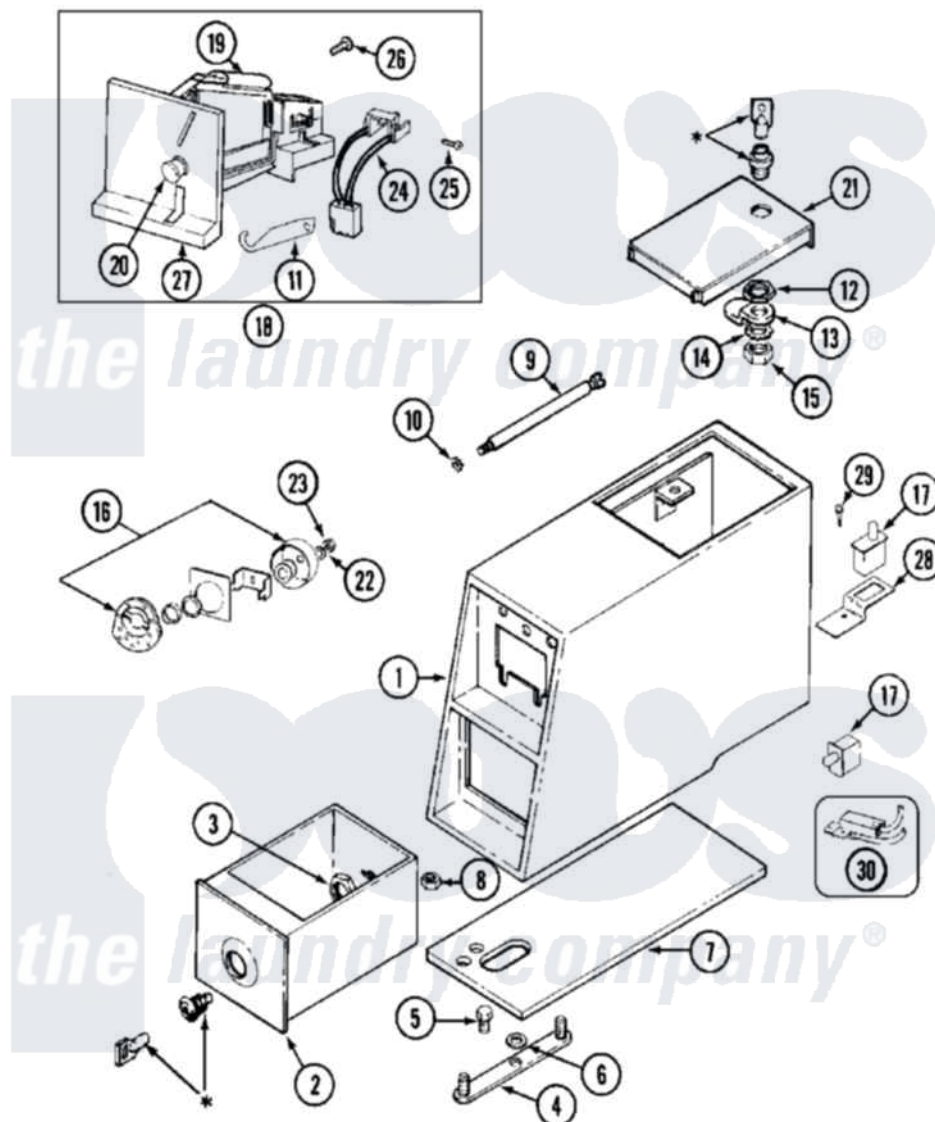

# Maytag MDE10DAADW 09 - CONTROL CNTR (SERIAL SUFFIX KB & AFTER)

**\*CONTACT YOUR COMMERCIAL LAUNDRY DISTRIBUTOR**

Maytag [Residential Maytag MDE10DAADW Dryer Parts](#) Parts Diagram 09 - CONTROL CNTR (SERIAL SUFFIX KB & AFTER)

[Click on the part number to view part](#)

Item	Original Part Number	Replaced By	Status	Part Description
001	<a href="#">22001407</a>			Case, Coin Slide
"	<a href="#">22001408</a>			(ALM)
002	207912	<a href="#">208884</a>		Coin Box K
"	207912L	<a href="#">208884</a>		Coin Box K
003	212328	<a href="#">W10139762</a>		Hex Nut, 3/4-27
004	NLA		Not Available	STRAP, MOUNTING
005	211294	<a href="#">90767</a>		Screw, 8A X 3/8 HeX Washer Head Tapping
006	<a href="#">910309</a>			Washer, Mounting Strap
007	<a href="#">214660</a>			Gasket, Control Center
008	Y052740	<a href="#">62739</a>		Nut, Lock
009	<a href="#">213035</a>			Bolt, Locking
010	<a href="#">910181</a>			Lockwasher, Terminal Block
011	<a href="#">216011</a>			Spring, Return Button
012	212328	<a href="#">W10139762</a>		Hex Nut, 3/4-27