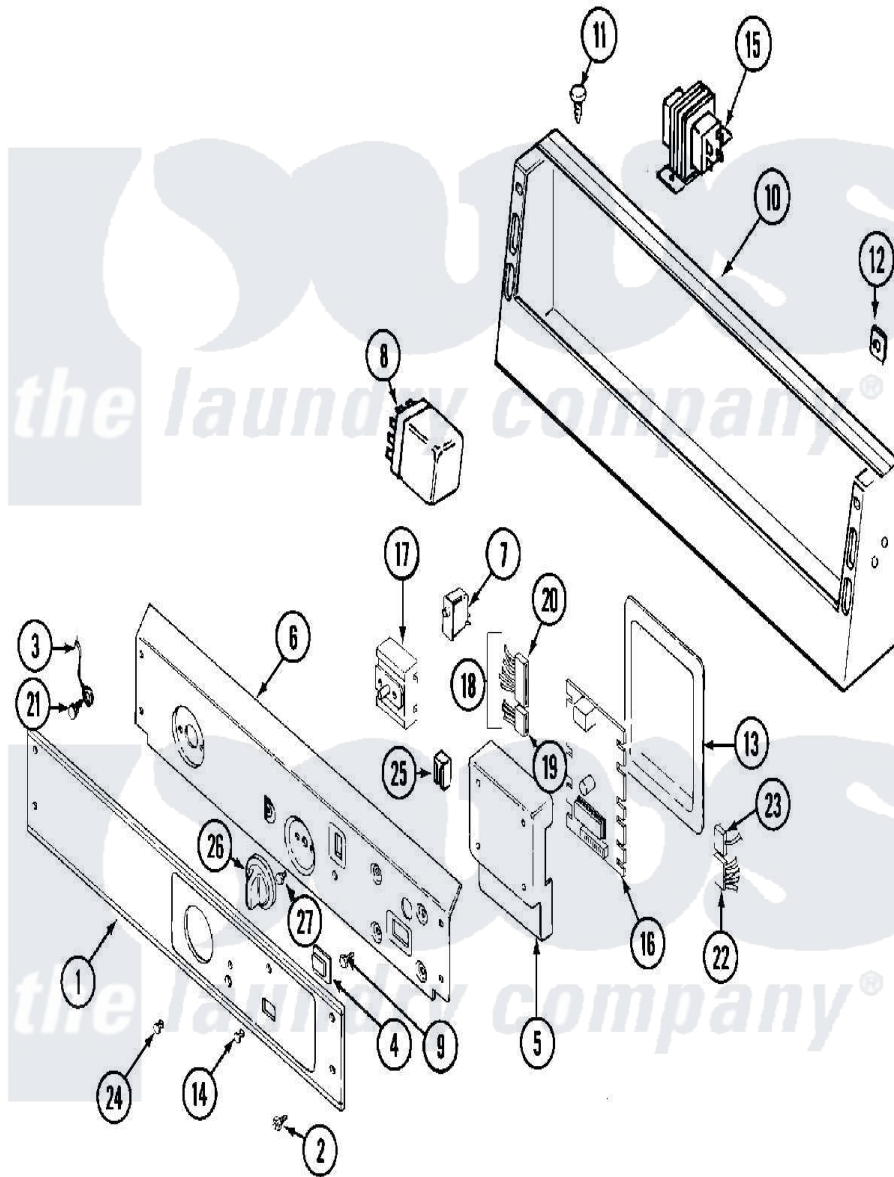

Maytag MDE10DAAEL 01 - CONTROL PANEL

Maytag [Residential Maytag MDE10DAAEL Dryer Parts](#) Parts Diagram 01 - CONTROL PANEL
 Click on the part number to view part

Item	Original Part Number	Replaced By	Status	Part Description
001	NLA		Not Available	PANEL, CONTROL
002	215506			Screw, Control Panel Overlay
003	205810			Wire, Ground
004	NLA		Not Available	WINDOW, DATA ACQUISITION
005	NLA		Not Available	ENCLOSURE, CIRCUIT BOARD
006	315343	31-5343		Parts Manual
"	NLA		Not Available	(ALM)
007	NLA		Not Available	SWITCH, START
008	NLA		Not Available	RELAY
"	Y251119	3177991		Screw
009	312956			Screw-Igniter And Clip Mount
010	NLA		Not Available	CONSOLE (WHT)
011	212276	W10116760		Screw
012	215003			Fastener, Panel And Bracket
013	NLA		Not Available	COVER, ENCLOSURE

014	NLA		Not Available	LENS, INDICATOR
015	211294	90767		Screw, 8A X 3/8 HeX Washer Head Tapping
"	NLA		Not Available	TRANSFORMER
016	NLA		Not Available	BOARD, DATA ACQUISITION
017	307237	W10327105		Switch, Cycle Selection
018	Y308580			Harness, Wire
019	314529			Connector, Edgeboard
020	NLA		Not Available	CONNECTOR, EDGEBOARD (14 PIN)
021	211252			Screw, Ground Wire
022	206799			Optic Switch Assembly
"	NLA		Not Available	CONNECTOR, EDGEBOARD--NA
023	208045			Harness, Wire Sensor Switch To Circuit Brd
"	22001361			Connector, Edgeboard
024	215564			Lens, Indicator Light
025	204075		Not Available	PILOT LAMP (DG MODELS ONLY)
026	306938			Knob, Selector Switch
027	Y313588	488234		Screw 8-32 X 1/4