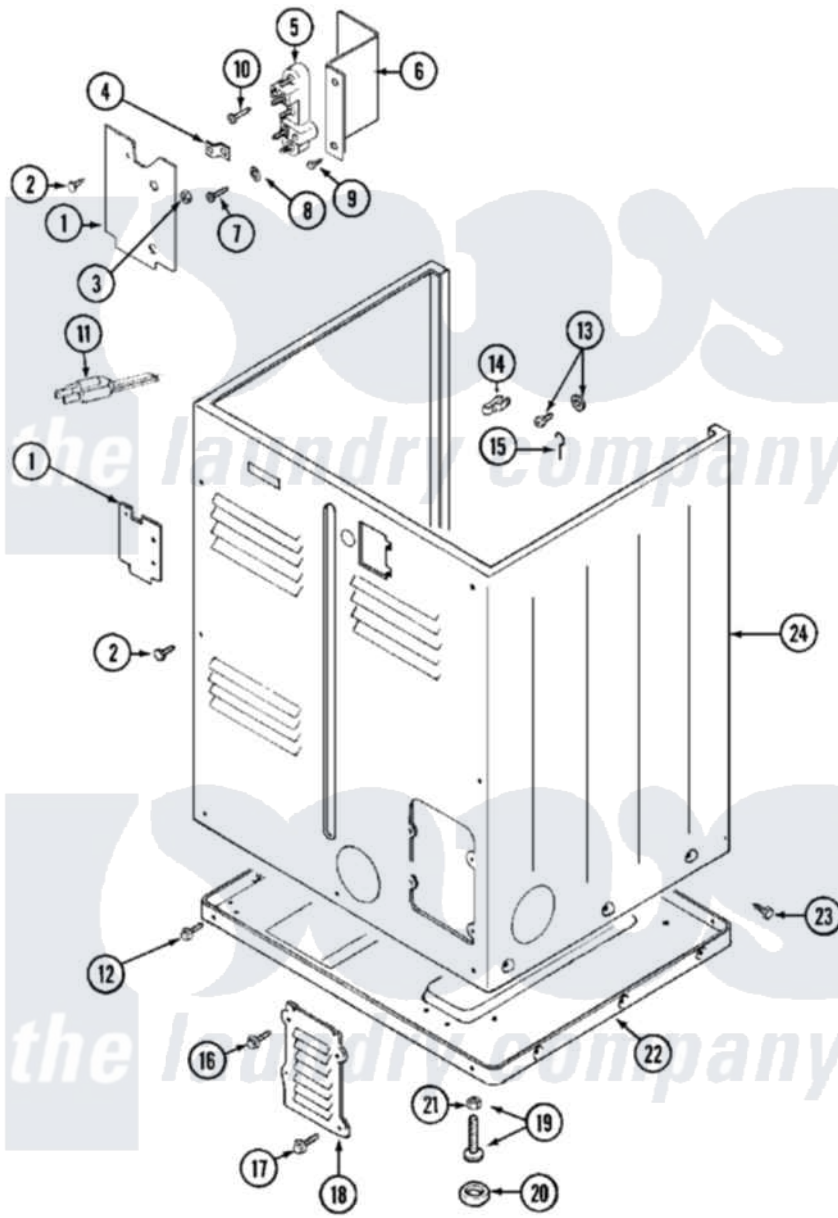

Maytag MDE10DAAEL 05 - CABINET (REAR)

Maytag Residential Maytag MDE10DAAEL Dryer Parts Parts Diagram 05 - CABINET (REAR)
 Click on the part number to view part

Item	Original Part Number	Replaced By	Status	Part Description
001	Y312905		Not Available	COVER, TERMINAL
002	Y313561			Screw---NA
003	311484	112432		Nut
004	Y312184			Strap, Grounding
005	400008			Block, Terminal
006	Y312904			Bracket, Terminal Block
007	Y312209	W10001200		Screw
008	910181			Lockwasher, Terminal Block
"	Y311270			Washer, Terminal Block
009	Y310632	1163839		Screw
010	NLA		Not Available	SCREW, GROUND STRAP
011	305168	33002916		Power Cord, Canadian 240V
012	Y313561			Screw---NA
"	Y310632	1163839		Screw
013	NLA		Not Available	SCREW & WASHER ASSY.
014	301548			Clamp, Ground Wire

015	204807		Ground Wire, Supp. Plte To Top Cover
016	Y313559		Screw
017	211294	90767	Screw, 8A X 3/8 HeX Washer Head Tapping
018	Y312951	Not Available	ACCESS COVER, BACK
019	Y305086		Adjustable Leg And Nut
020	Y314137		Foot, Rubber
021	Y052740	62739	Nut, Lock
022	Y303361	Not Available	BASE ASSY. (UPPER & LOWER)
023	213007		Xfor Cabinet See Cabinet, Back
024	NLA	Not Available	CABINET (WHT)