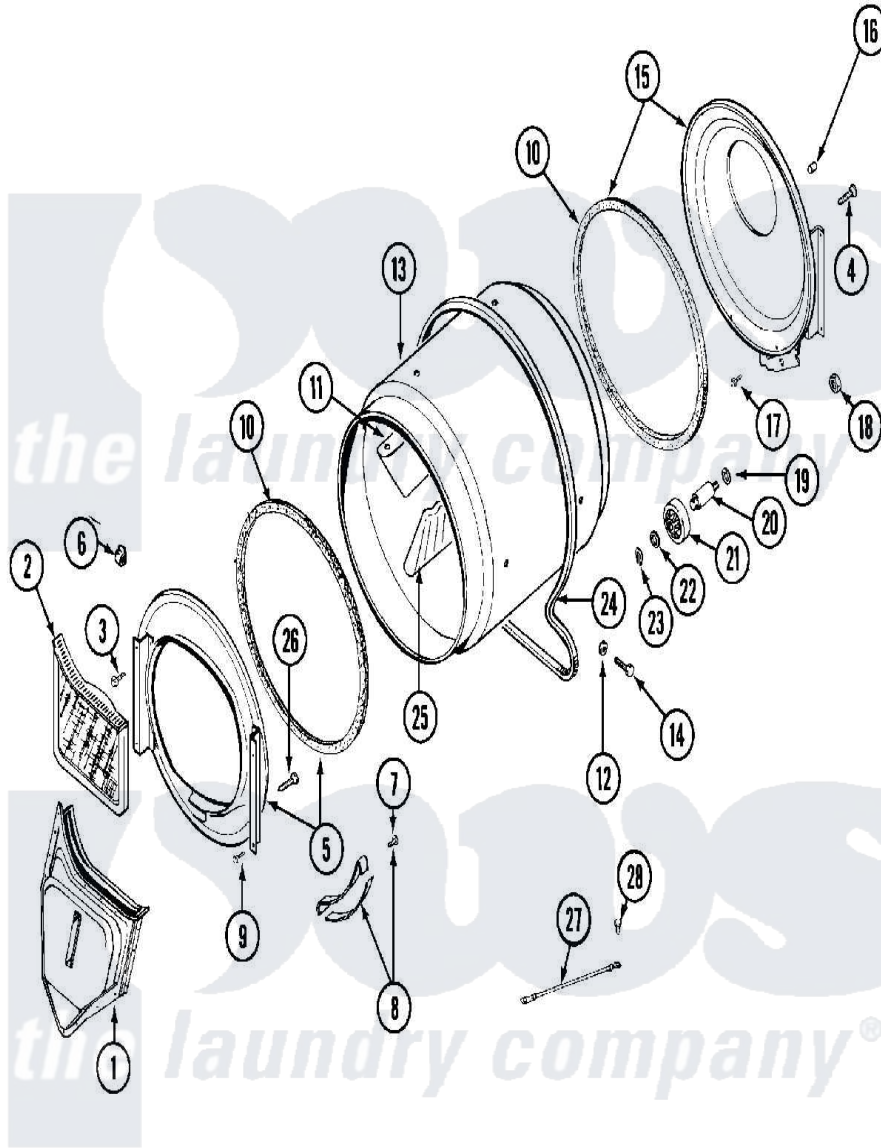

Maytag MDE10DAAEL 06 - TUMBLER

Maytag Residential Maytag MDE10DAAEL Dryer Parts Parts Diagram 06 - TUMBLER
 Click on the part number to view part

Item	Original Part Number	Replaced By	Status	Part Description
001	33001016			Outlet Duct Assembly
002	33001170	33002970		Lint Filte
003	NLA		Not Available	SCREW, TUMBLER SUPPORT
004	Y313561			Screw---NA
005	33001179			Front, Tumbler
006	Y310376			Clip, Door Switch Harness
007	210720			Rivet, Bearing To Tumbler Frnt
008	306508			Tumbler Bearing Kit ---W
009	Y310632	1163839		Screw
010	314820			Seal, Tumbler
011	33001012			Baffle
012	314158			Washer, Baffle To Tumbler
013	33001108		Not Available	DRYER TUMBLER, W/O BAFFLES
014	Y310759			Screw, Tumbler Baffles
015	33001178			Back, Tumbler

016	NLA	Not Available	COVER, THREAD
017	Y310632	1163839	Screw
018	312538	33001443	Nut, Hex
019	Y313347	312535	Washer, Vault Mounting Brk.
020	Y312948	6-3129480	Shaft- Tumbler
021	Y303373	12001541	Drum Roller/Washer Assembly--W
022	312535		Washer, Vault Mounting Brk.
023	410233	9703438	Ring-Retrn
024	Y312959		Poly "V" Belt For Tumbler
025	33001004		Baffle, Tall
026	Y314110	33002917	Screw, No.10-16
027	901220		Ground Wire
028	910343	488234	Screw 8-32 X 1/4