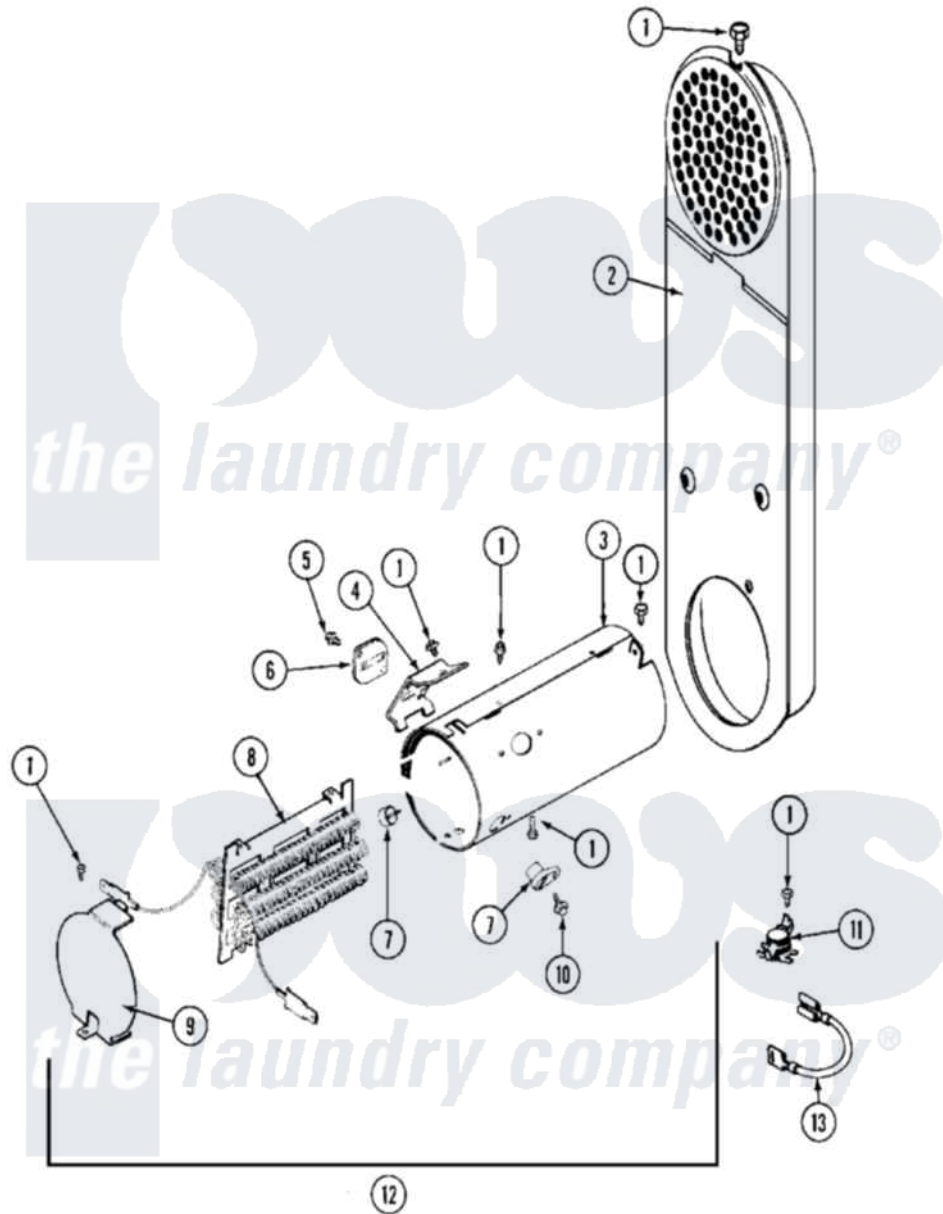

Maytag MDE10DAAEL 07 - HEATER

Maytag [Residential Maytag MDE10DAAEL Dryer Parts](#) Parts Diagram 07 - HEATER
 Click on the part number to view part

Item	Original Part Number	Replaced By	Status	Part Description
001	211294	90767		Screw, 8A X 3/8 HeX Washer Head Tapping
002	308503		Not Available	INLET DUCT ASSEMBLY
003	314995			Enclosure, Heater
004	211294	90767		Screw, 8A X 3/8 HeX Washer Head Tapping
"	315346			Bracket, Thermal Fuse
005	NLA		Not Available	SCREW, FUSE TO BRACKET
006	307473			Fuse, Thermal
007	314998			Insulator, Terminal
008	NLA		Not Available	WIRE RETAINER
009	314999			Shield, Radiant
010	NLA		Not Available	SCREW, TERMINAL INSULATOR
011	303396			Thermostat, Hi-Limit
012	307181			Heater Assembly Complete
013	Y307173			Wire, Jumper