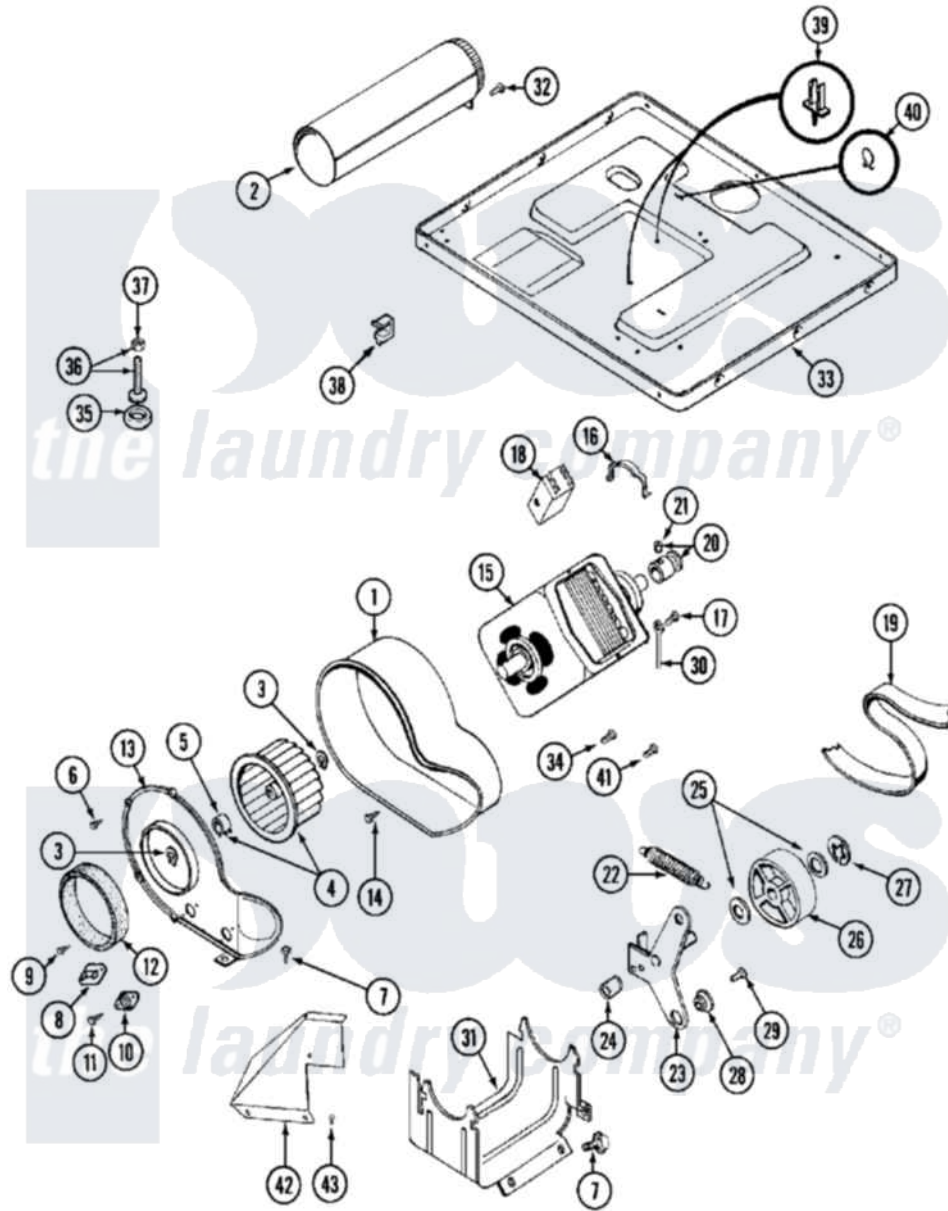

Maytag MDE10DAAEL 08 - MOTOR DRIVE

Maytag [Residential Maytag MDE10DAAEL Dryer Parts](#) Parts Diagram 08 - MOTOR DRIVE
 Click on the part number to view part

Item	Original Part Number	Replaced By	Status	Part Description
001	Y312893			Housing, Blower
002	Y303442			EXHAUST DUCT ASSEMBLY
003	410233	9703438		Ring-Retrn
004	Y303836			Blower Wheel Assembly And Clamp
005	312967			Clamp, Blower Housing
006	Y312961	W10116751		Screw
007	Y313561			Screw----NA
008	303392			Thermostat, Cycling
"	306967			Thermostat, Multi-Temp Part Not Used Mde26ct-MN Only
"	308211			Thermostat, Cool Down
009	211294	90767		Screw, 8A X 3/8 HeX Washer Head Tapping
010	306604			Cut-Off, Thermal Part Not Used
011	NLA		Not Available	SCREW, THERMAL CUT-OFF
012	Y312901			Seal, Housing Cover