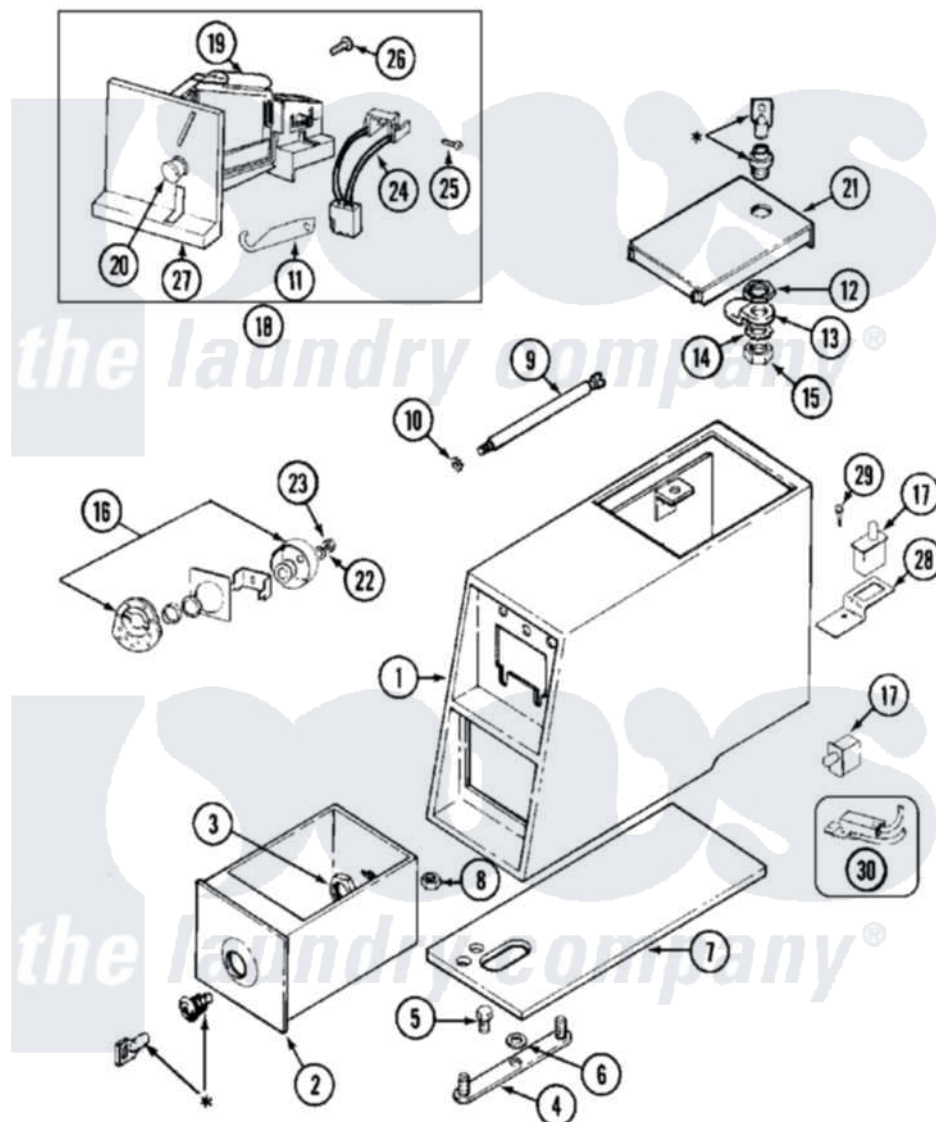

Maytag MDE10DAAEL 09 - CONTROL CNTR (SERIAL SUFFIX KB & AFTER)

***CONTACT YOUR COMMERCIAL LAUNDRY DISTRIBUTOR**

Maytag [Residential Maytag MDE10DAAEL Dryer Parts](#) Parts Diagram 09 - CONTROL CNTR (SERIAL SUFFIX KB & AFTER)

[Click on the part number to view part](#)

Item	Original Part Number	Replaced By	Status	Part Description
001	22001407			Case, Coin Slide
"	22001408			(ALM)
002	207912	208884		Coin Box K
"	207912L	208884		Coin Box K
003	212328	W10139762		Hex Nut, 3/4-27
004	NLA		Not Available	STRAP, MOUNTING
005	211294	90767		Screw, 8A X 3/8 HeX Washer Head Tapping
006	910309			Washer, Mounting Strap
007	214660			Gasket, Control Center
008	Y052740	62739		Nut, Lock
009	213035			Bolt, Locking
010	910181			Lockwasher, Terminal Block
011	216011			Spring, Return Button
012	212328	W10139762		Hex Nut, 3/4-27

013	213750	W10133266	Cam-Lock
014	22001354	W10177242	Hex-Nut 9/32 - 28
015	22001355		Nut, Lock Cam
016	NLA	Not Available	LOCK CAM ASSY.
017	33001250		Switch, Vault And Service Door
018	207948		Coin Drop Assembly
019	207947		Rejector, Coin
020	216200		Face Plate Return Button
021	204216	Not Available	DOOR, ACCESS (WHT)
"	204216L		Door, Access
022	22001354	W10177242	Hex-Nut 9/32 - 28
023	216203		Lockwasher, Double "D"
"	22001355		Nut, Lock Cam
024	206799		Optic Switch Assembly
025	314665		Screw, Switch Assembly
026	216068		Screw, Coin Drop
027	216010	Y208306	Kit- Mtg C
028	22001404		Bracket, Service Switch
029	212276	W10116760	Screw
030	208045		Harness, Wire Sensor Switch To Circuit Brd