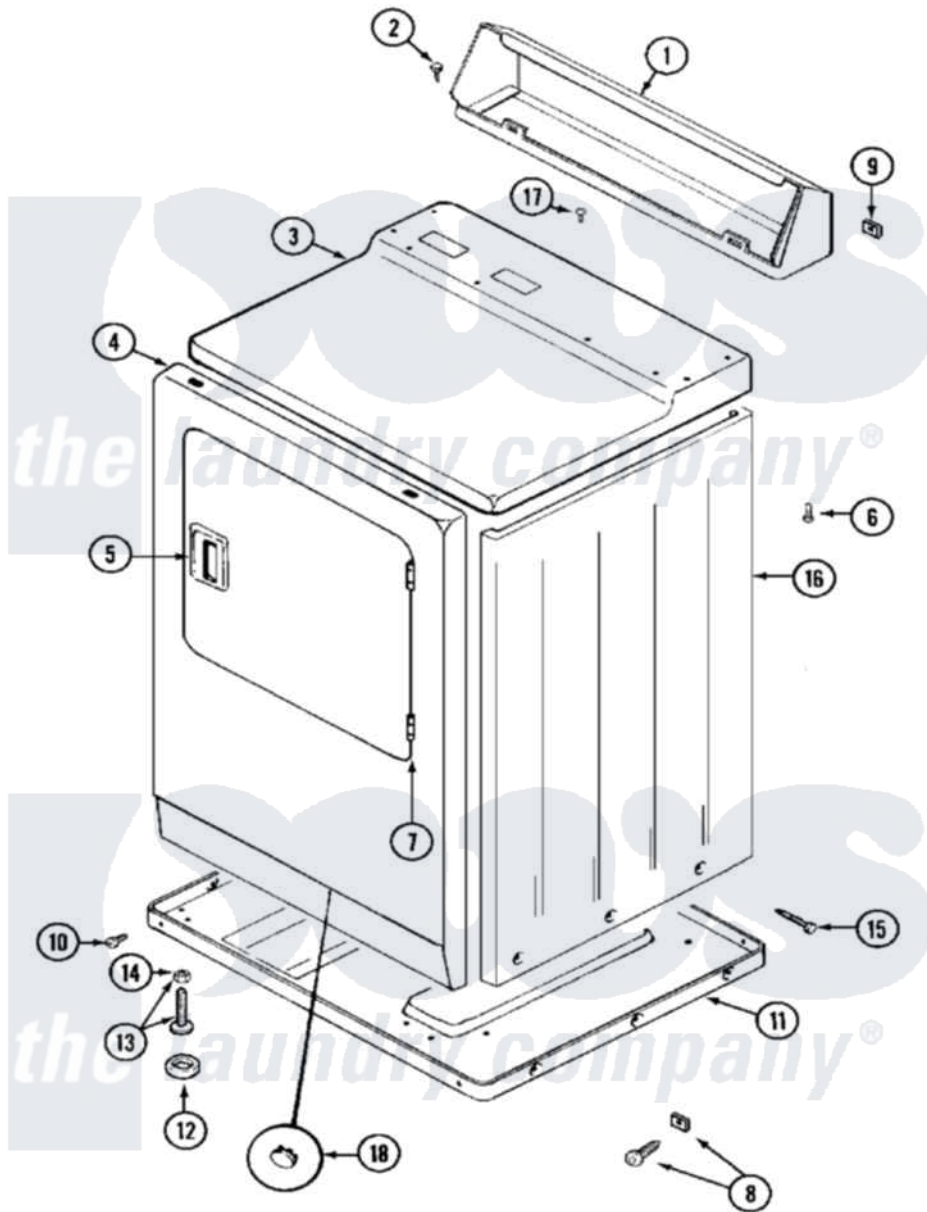

Maytag MDE10DAAEW 03 - CABINET (FRONT)

Maytag Residential Maytag MDE10DAAEW Dryer Parts Parts Diagram 03 - CABINET (FRONT)
 Click on the part number to view part

Item	Original Part Number	Replaced By	Status	Part Description
001	NLA		Not Available	CONSOLE (WHT)
002	212276	W10116760		Screw
003	33001163		Not Available	COVER, TOP (WHT)
"	33001164		Not Available	COVER, TOP (ALM)
004	NLA		Not Available	PANEL, FRONT (WHT)
005	33001241			Handle, Door
"	33001254	37001047		Handle, Door
006	214354			Screw, Top Cover To Cabnt.
007	33001230			Hinge, Door
008	204439			Screw And Fstner Assembly
009	215075			Fastener, Control Panel To Console
010	Y313561			Screw---NA
"	Y310632	1163839		Screw
011	Y303361		Not Available	BASE ASSY. (UPPER & LOWER)
012	Y314137			Foot, Rubber

013	Y305086		Adjustable Leg And Nut	
014	Y052740	62739	Nut, Lock	
015	213007		Xfor Cabinet See Cabinet, Back	
016	NLA		Not Available	CABINET (WHT)
017	210186	3370225		Screw
018	33001132	33002342		Plug, Sifht Hole
"	33001168		Not Available	PLUG, SIGHT HOLE (ALM)