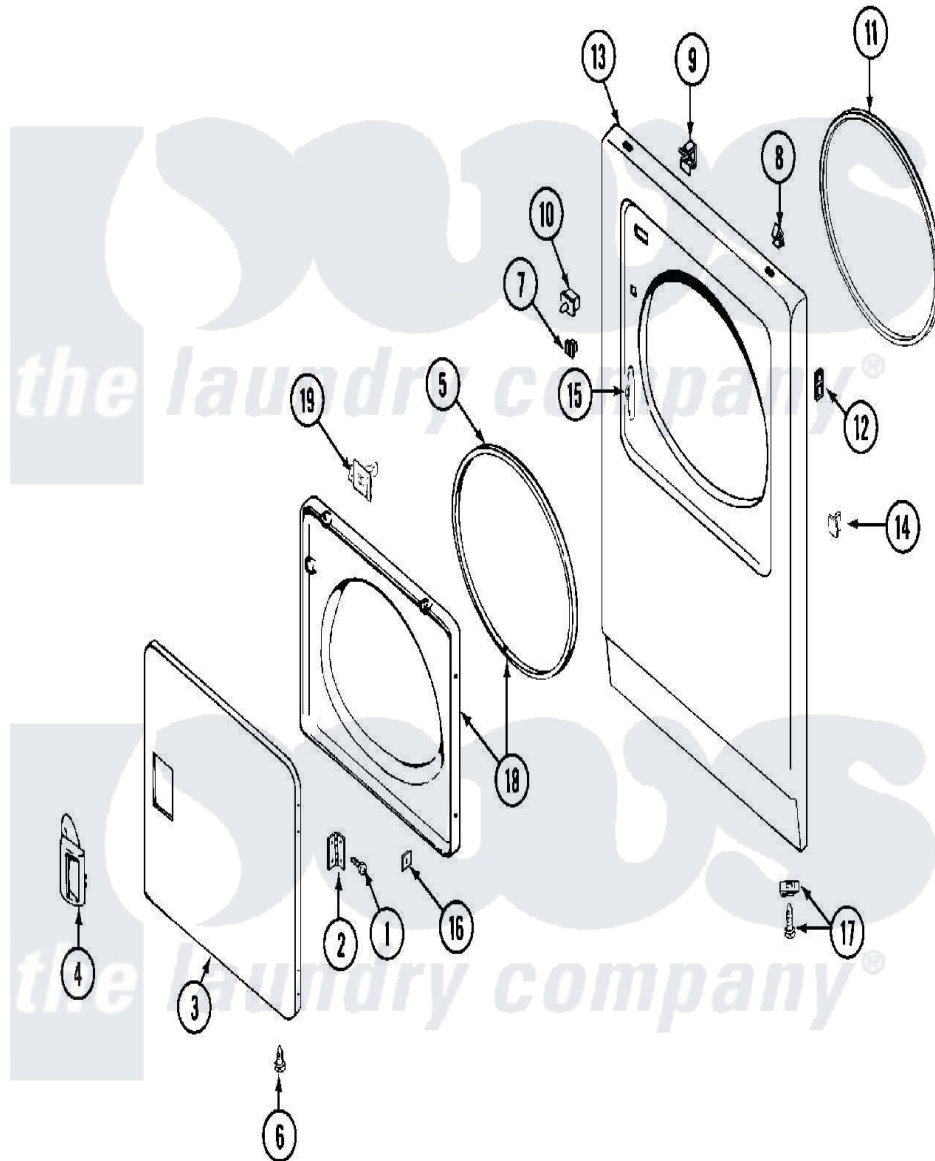

Maytag MDE10DAAEW 04 - DOOR

Maytag Residential Maytag MDE10DAAEW Dryer Parts Parts Diagram 04 - DOOR
 Click on the part number to view part

Item	Original Part Number	Replaced By	Status	Part Description
001	Y314062			Screw, Door Hinge And Panel
002	33001230			Hinge, Door
003	33001240			Door
"	33001257	33001240		Door
004	33001241			Handle, Door
"	33001254	37001047		Handle, Door
005	33001131			Seal, Door
006	33001132	33002342		Plug, Sifht Hole
"	33001168		Not Available	PLUG, SIGHT HOLE (ALM)
007	Y304578	LA-1003		Door Catch Kit
008	212982	22001650		Fastener, Spring
009	Y310376			Clip, Door Switch Harness
010	Y305753	W10169313		Switch-Dor
011	314937			Seal, Front Panel
012	NLA		Not Available	SPEEDNUT, HINGE SCREW
"	NLA		Not Available	SCREW, PLASTIC

013	NLA	Not Available	PANEL, FRONT (WHT)
014	NLA	Not Available	PLUG, DOOR CATCH
015	33001175		Cover, Hinge Hole
"	33001176		Cover, Hinge Hole
016	Y313910		Clip, Door Liner To Outer Panel
017	204439		Screw And Fstner Assembly
018	33001243	Not Available	PANEL, INNER DOOR (W/SEAL)
019	314936	33001305	Strike, Door
"	314944	33001305	Strike, Door