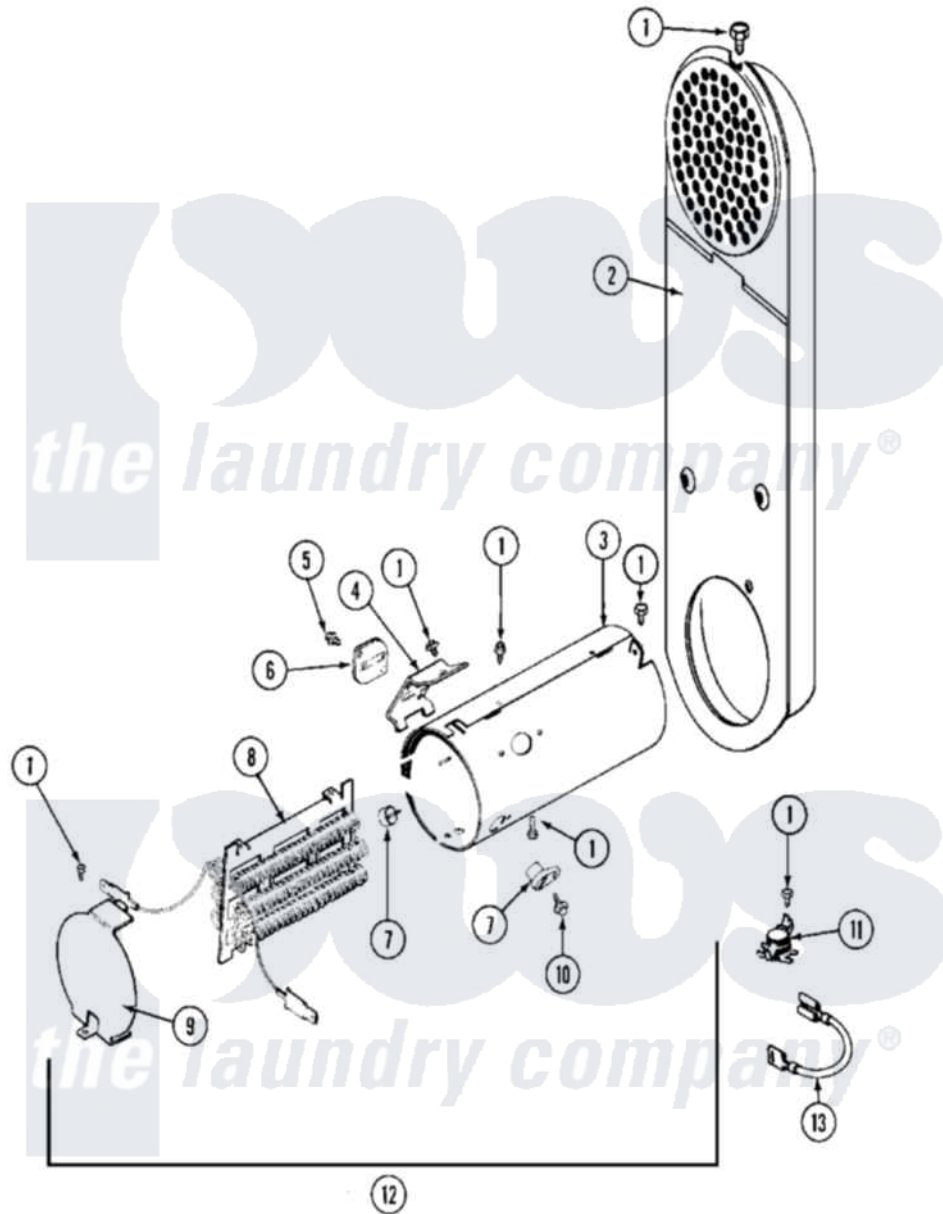

# Maytag MDE10DAAEW 07 - HEATER

Maytag Residential Maytag MDE10DAAEW Dryer Parts Diagram 07 - HEATER  
 Click on the part number to view part

Item	Original Part Number	Replaced By	Status	Part Description
001	211294	<a href="#">90767</a>		Screw, 8A X 3/8 HeX Washer Head Tapping
002	308503		Not Available	INLET DUCT ASSEMBLY
003	<a href="#">314995</a>			Enclosure, Heater
004	211294	<a href="#">90767</a>		Screw, 8A X 3/8 HeX Washer Head Tapping
"	<a href="#">315346</a>			Bracket, Thermal Fuse
005	NLA		Not Available	SCREW, FUSE TO BRACKET
006	<a href="#">307473</a>			Fuse, Thermal
007	<a href="#">314998</a>			Insulator, Terminal
008	NLA		Not Available	WIRE RETAINER
009	<a href="#">314999</a>			Shield, Radiant
010	NLA		Not Available	SCREW, TERMINAL INSULATOR
011	<a href="#">303396</a>			Thermostat, Hi-Limit
012	<a href="#">307181</a>			Heater Assembly Complete
013	<a href="#">Y307173</a>			Wire, Jumper