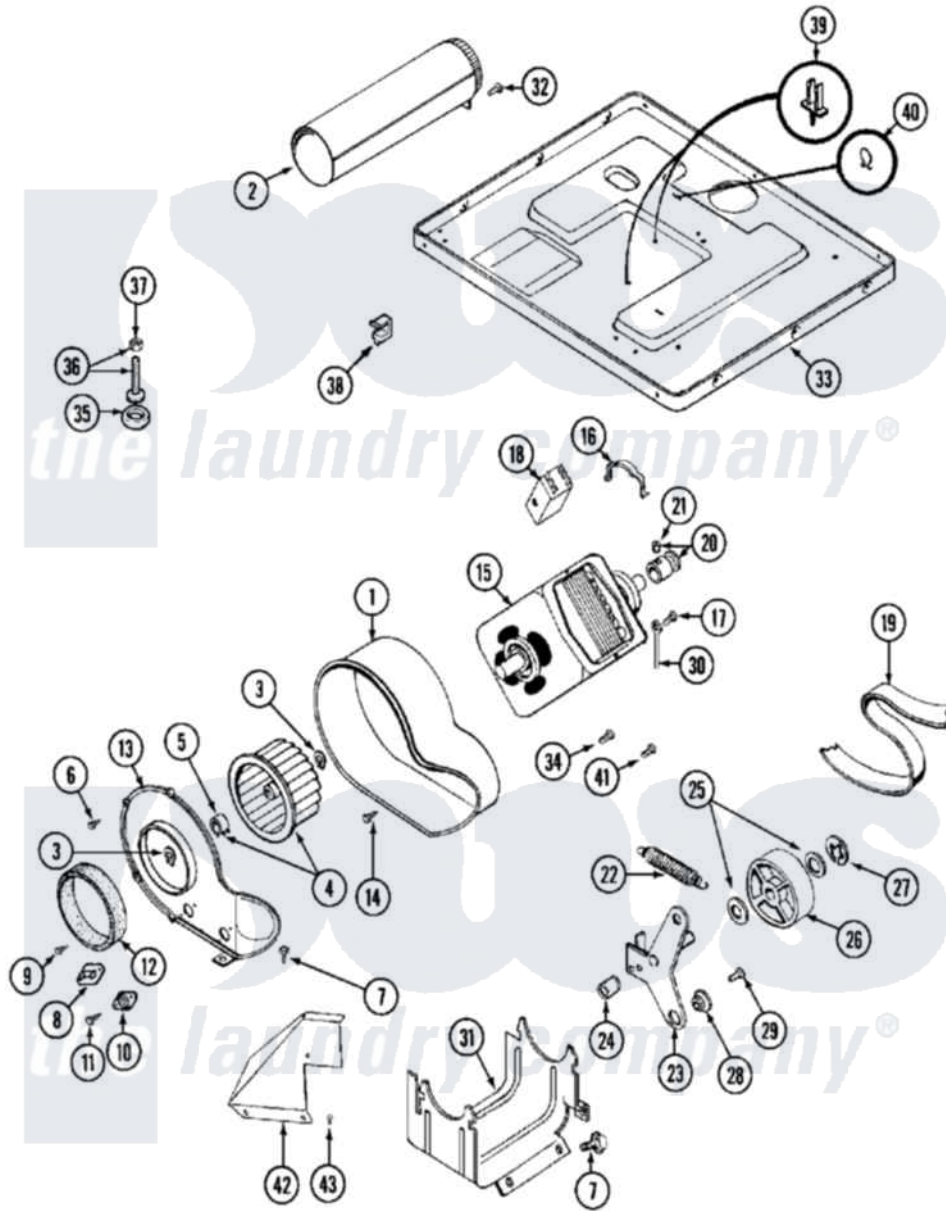

Maytag MDE10DAAEW 08 - MOTOR DRIVE

Maytag [Residential Maytag MDE10DAAEW Dryer Parts](#) Parts Diagram 08 - MOTOR DRIVE
 Click on the part number to view part

Item	Original Part Number	Replaced By	Status	Part Description
001	Y312893			Housing, Blower
002	Y303442			EXHAUST DUCT ASSEMBLY
003	410233	9703438		Ring-Retrn
004	Y303836			Blower Wheel Assembly And Clamp
005	312967			Clamp, Blower Housing
006	Y312961	W10116751		Screw
007	Y313561			Screw----NA
008	303392			Thermostat, Cycling
"	306967			Thermostat, Multi-Temp Part Not Used Mde26ct-MN Only
"	308211			Thermostat, Cool Down
009	211294	90767		Screw, 8A X 3/8 HeX Washer Head Tapping
010	306604			Cut-Off, Thermal Part Not Used
011	NLA		Not Available	SCREW, THERMAL CUT-OFF
012	Y312901			Seal, Housing Cover