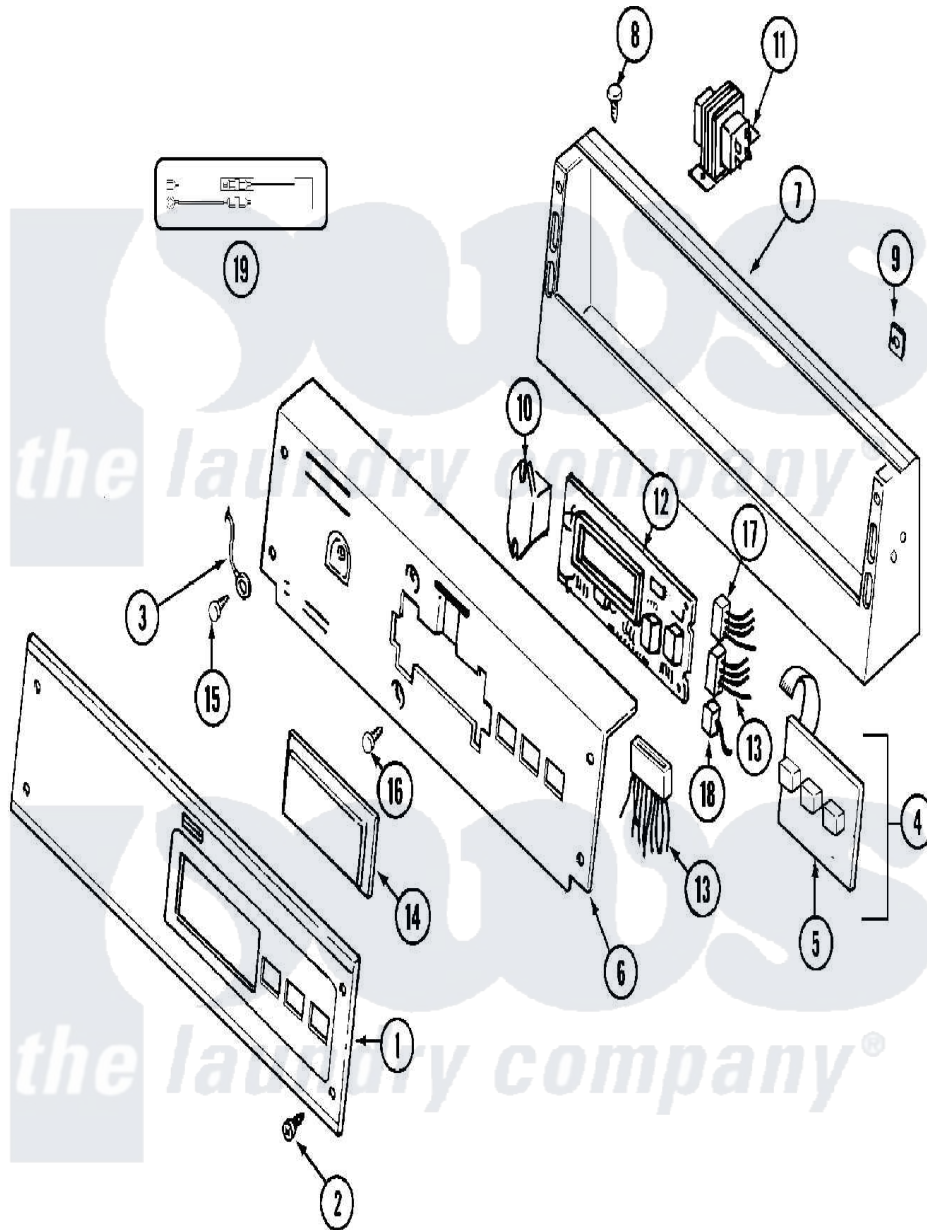

Maytag MDE10PDACL 01 - CONTROL PANEL

Maytag [Residential Maytag MDE10PDACL Dryer Parts](#) Parts Diagram 01 - CONTROL PANEL
 Click on the part number to view part

Item	Original Part Number	Replaced By	Status	Part Description
001	33001020			Panel, Control
002	215506			Screw, Control Panel Overlay
003	205810			Wire, Ground
004	215527	W10140652		Screw, 6-20 X 1/2
"	306694			Backup Plate With Switch
005	215517	W10131113		Push Button
006	NLA		Not Available	PLATE, BACKUP (WHT)
007	NLA		Not Available	CONSOLE (WHT)
008	212276	W10116760		Screw
009	215003			Fastener, Panel And Bracket
010	206824	W10133335		Relay, Motor
"	212949	22001866		Screw, Relay
011	207766			Transformer
"	211294	90767		Screw, 8A X 3/8 HeX Washer Head Tapping
012	33001249			Battery, Control Board
"	912077			Locknut, Reader Harness

"	NLA	Not Available	BOARD, CONTROL
"	NLA	Not Available	SUPPORT, BATTERY
"	Y215513		Standoff, Circuit Board
013	314531		Connector, Edgeboard
"	NLA	Not Available	WIRE HARNESS, MAIN
014	33001208		Cover, Display
015	211252		Screw, Ground Wire
016	215526		Screw, Circuit Board
017	206799		Optic Switch Assembly
"	NLA	Not Available	CONNECTOR, EDGEBOARD
018	208045		Harness, Wire Sensor Switch To Circuit Brd
"	22001361		Connector, Edgeboard
019	12001279		Surge Suppressor Kit