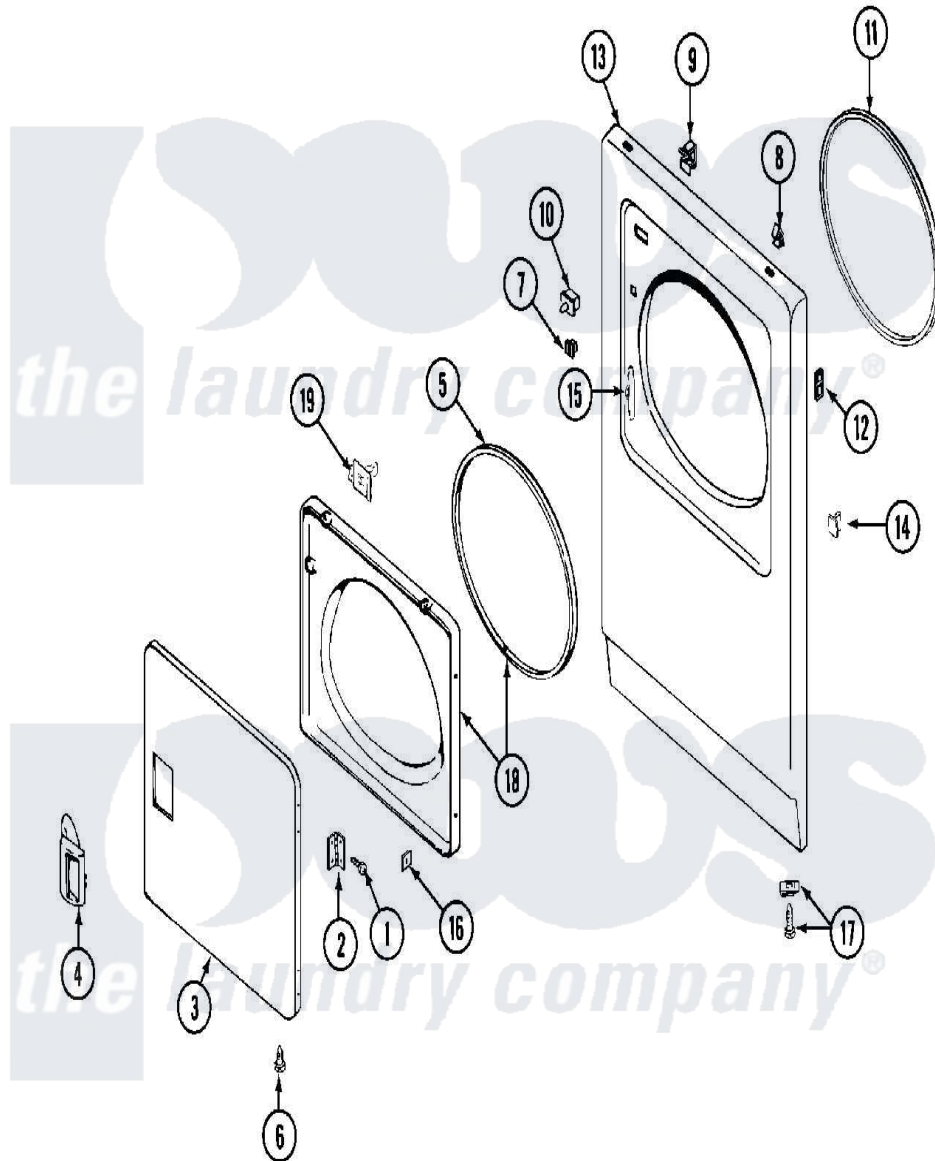

Maytag MDE10PDACL 04 - DOOR

Maytag [Residential Maytag MDE10PDACL Dryer Parts](#) Parts Diagram 04 - DOOR
 Click on the part number to view part

Item	Original Part Number	Replaced By	Status	Part Description
001	Y314062			Screw, Door Hinge And Panel
002	33001230			Hinge, Door
003	33001240			Door
"	33001257	33001240		Door
004	33001241			Handle, Door
"	33001254	37001047		Handle, Door
005	33001131			Seal, Door
006	33001132	33002342		Plug, Sifht Hole
"	33001168		Not Available	PLUG, SIGHT HOLE (ALM)
007	Y304578	LA-1003		Door Catch Kit
008	212982	22001650		Fastener, Spring
009	Y310376			Clip, Door Switch Harness
010	33001509	W10169313		Switch-Dor
"	Y305753	W10169313		Switch-Dor
011	314937			Seal, Front Panel
012	NLA		Not Available	SPEEDNUT, HINGE SCREW

"	NLA		Not Available	FASTENER, FRONT PANEL
013	NLA		Not Available	PANEL, FRONT (WHT)
014	NLA		Not Available	PLUG, DOOR CATCH
015	33001175			Cover, Hinge Hole
"	33001176			Cover, Hinge Hole
016	Y313910			Clip, Door Liner To Outer Panel
017	204439			Screw And Fstner Assembly
018	33001243		Not Available	PANEL, INNER DOOR (W/SEAL)
019	314936	33001305		Strike, Door
020	314944	33001305		Strike, Door