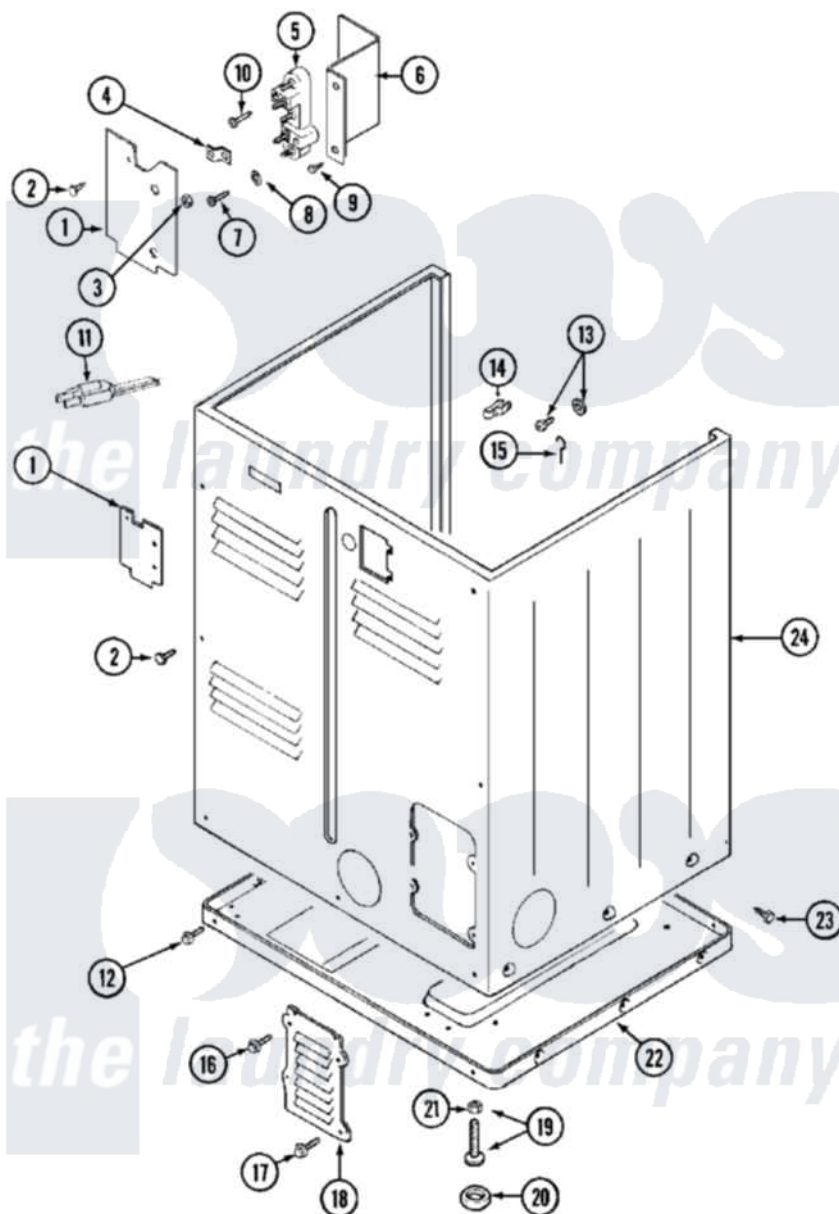

Maytag MDE10PDACL 05 - CABINET (REAR)

Maytag Residential Maytag MDE10PDACL Dryer Parts Parts Diagram 05 - CABINET (REAR)
 Click on the part number to view part

Item	Original Part Number	Replaced By	Status	Part Description
001	Y312905		Not Available	COVER, TERMINAL
002	Y313561			Screw----NA
003	311484	112432		Nut
004	Y312184			Strap, Grounding
005	400008			Block, Terminal
006	Y312904			Bracket, Terminal Block
007	Y312209	W10001200		Screw
008	910181			Lockwasher, Terminal Block
"	Y311270			Washer, Terminal Block
009	Y310632	1163839		Screw
010	NLA		Not Available	SCREW, GROUND STRAP
011	305168	33002916		Power Cord, Canadian 240V
"	33001425			Locknut, Eared For Canadian
012	Y313561			Screw----NA
"	Y310632	1163839		Screw
013	NLA		Not Available	SCREW & WASHER ASSEMBLY

014	301548		Clamp, Ground Wire
015	204807		Ground Wire, Supp. Plite To Top Cover
016	Y313559		Screw
017	211294	90767	Screw, 8A X 3/8 HeX Washer Head Tapping
018	Y312951	Not Available	ACCESS COVER, BACK
019	Y305086		Adjustable Leg And Nut
020	Y314137		Foot, Rubber
021	Y052740	62739	Nut, Lock
022	Y303361	Not Available	BASE ASSY. (UPPER & LOWER)
023	213007		Xfor Cabinet See Cabinet, Back
024	NLA	Not Available	CABINET (WHT)