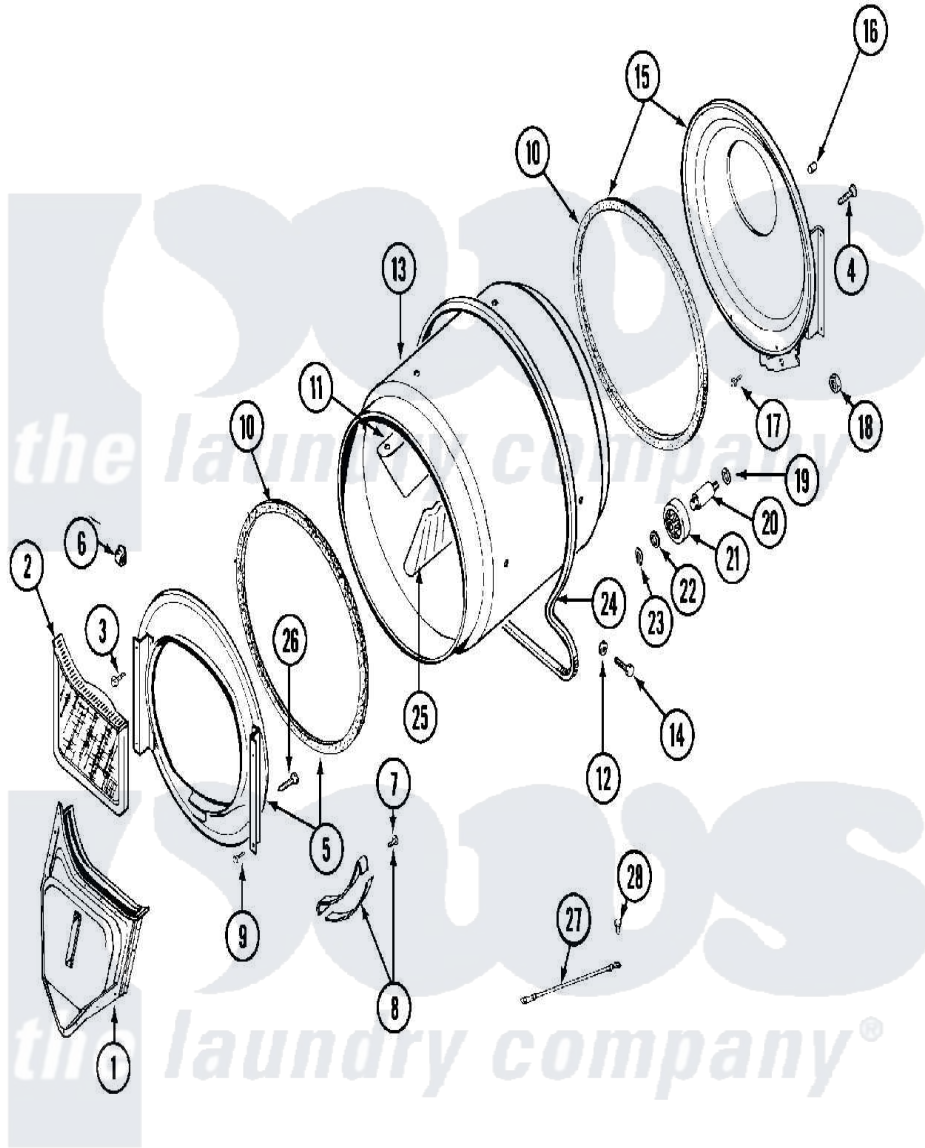

Maytag MDE10PDACL 06 - TUMBLER

Maytag [Residential Maytag MDE10PDACL Dryer Parts](#) Parts Diagram 06 - TUMBLER
 Click on the part number to view part

Item	Original Part Number	Replaced By	Status	Part Description
001	33001016			Outlet Duct Assembly
002	33001170	33002970		Lint Filte
003	NLA		Not Available	SCREW, TUMBLER SUPPORT
004	Y313561			Screw---NA
005	33001179			Front, Tumbler
006	Y310376			Clip, Door Switch Harness
007	210720			Rivet, Bearing To Tumbler Frnt
008	306508			Tumbler Bearing Kit ---W
009	Y310632	1163839		Screw
010	314820			Seal, Tumbler
011	33001012			Baffle
012	314158			Washer, Baffle To Tumbler
013	33001108		Not Available	DRYER TUMBLER, W/O BAFFLES
014	Y310759			Screw, Tumbler Baffles
015	33001178			Back, Tumbler

016	NLA	Not Available	COVER, THREAD
017	Y310632	1163839	Screw
018	312538	33001443	Nut, Hex
019	Y313347	312535	Washer, Vault Mounting Brk.
020	Y312948	6-3129480	Shaft- Tumbler
021	Y303373	12001541	Drum Roller/Washer Assembly--W
022	312535		Washer, Vault Mounting Brk.
023	410233	9703438	Ring-Retrn
024	Y312959		Poly "V" Belt For Tumbler
025	33001004		Baffle, Tall
026	Y314110	33002917	Screw, No.10-16
027	901220		Ground Wire
028	910343	488234	Screw 8-32 X 1/4