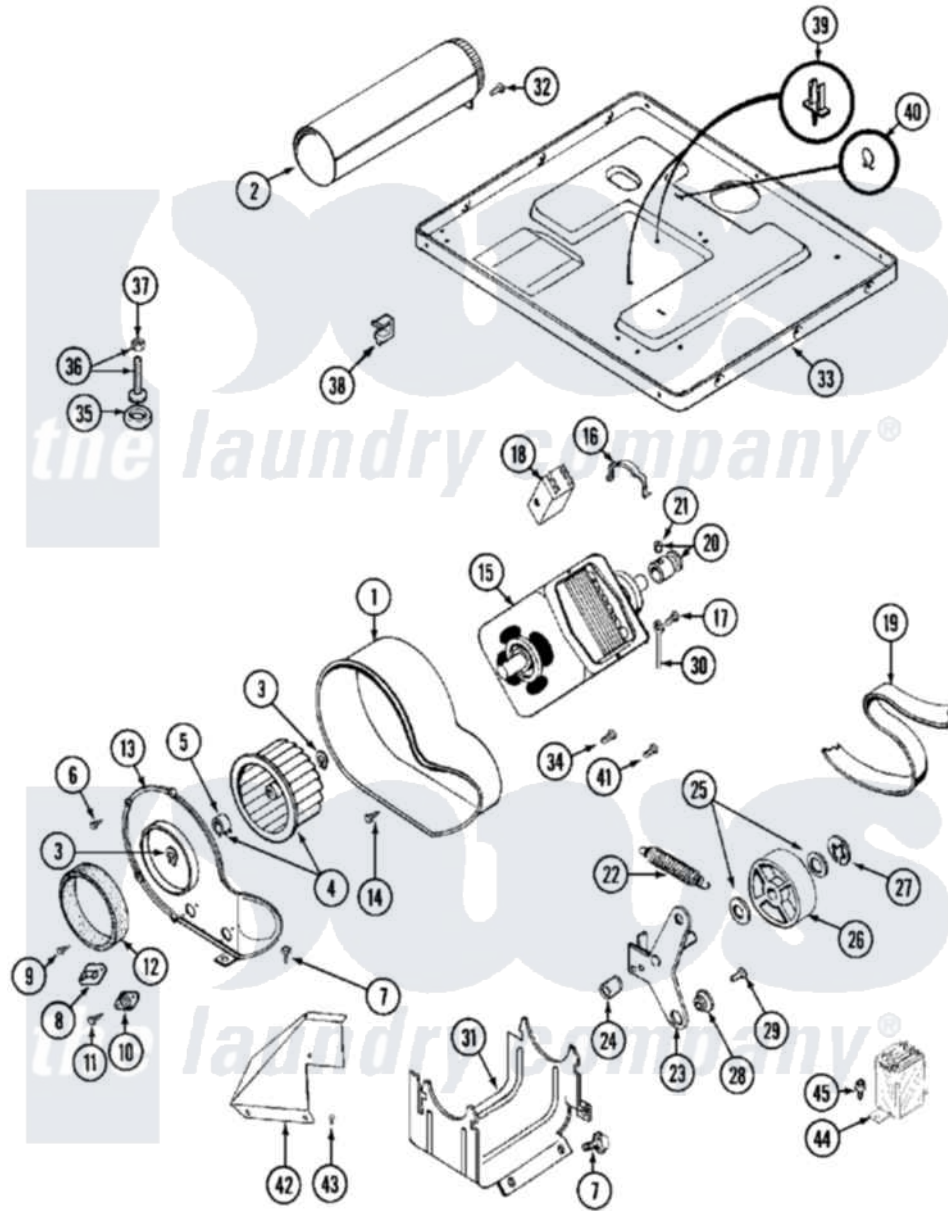

Maytag MDE10PDACL 08 - MOTOR DRIVE

Maytag [Residential Maytag MDE10PDACL Dryer Parts](#) Parts Diagram 08 - MOTOR DRIVE
 Click on the part number to view part

Item	Original Part Number	Replaced By	Status	Part Description
001	Y312893			Housing, Blower
002	Y303442			EXHAUST DUCT ASSEMBLY
003	410233	9703438		Ring-Retrn
004	Y303836			Blower Wheel Assembly And Clamp
005	312967			Clamp, Blower Housing
006	Y312961	W10116751		Screw
007	Y313561			Screw---NA
008	306056			Thermistor Temp. Control Part Not Used Mde/G26pc Only.
"	Y303391	33303391		Thermostat, Cycling
009	211294	90767		Screw, 8A X 3/8 HeX Washer Head Tapping
010	306604			Cut-Off, Thermal Part Not Used
011	NLA		Not Available	SCREW, THERMAL CUT-OFF
012	Y312901			Seal, Housing Cover
013	314778		Not Available	COVER, BLOWER HOUSING