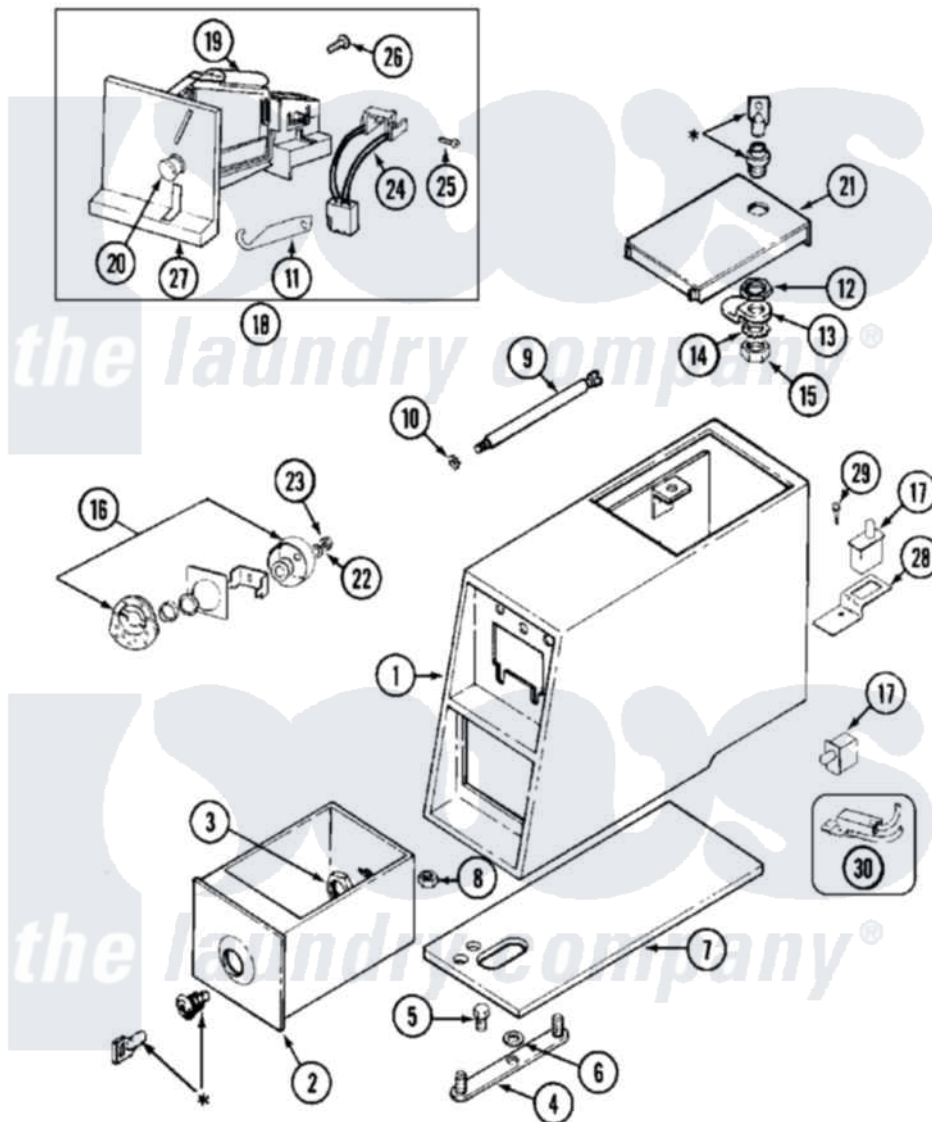

Maytag MDE10PDACL 09 - CONTROL CNTR (SERIAL SUFFIX KB & AFTER)

***CONTACT YOUR COMMERCIAL LAUNDRY DISTRIBUTOR**

Maytag [Residential Maytag MDE10PDACL Dryer Parts](#) Parts Diagram 09 - CONTROL CNTR (SERIAL SUFFIX KB & AFTER)

[Click on the part number to view part](#)

Item	Original Part Number	Replaced By	Status	Part Description
001	22001407			Case, Coin Slide
"	22001408			(ALM)
002	207912	208884		Coin Box K
"	207912L	208884		Coin Box K
003	212328	W10139762		Hex Nut, 3/4-27
004	NLA		Not Available	MOUNTING STRAP
005	211294	90767		Screw, 8A X 3/8 HeX Washer Head Tapping
006	910309			Washer, Mounting Strap
007	214660			Gasket, Control Center
008	Y052740	62739		Nut, Lock
009	213035			Bolt, Locking
010	910181			Lockwasher, Terminal Block
011	216011			Spring, Return Button
012	212328	W10139762		Hex Nut, 3/4-27

013	213750	W10133266	Cam-Lock
014	22001354	W10177242	Hex-Nut 9/32 - 28
015	22001355		Nut, Lock Cam
016	NLA	Not Available	LOCK CAM ASSEMBLY
017	33001250		Switch, Vault And Service Door
018	207948		Coin Drop Assembly
"	NLA	Not Available	(CAN.)
019	207947		Rejector, Coin
"	207949		Rejector, Coin
020	216200		Face Plate Return Button
021	204216	Not Available	DOOR, ACCESS (WHT)
"	204216L		Door, Access
022	22001354	W10177242	Hex-Nut 9/32 - 28
023	216203		Lockwasher, Double "D"
"	22001355		Nut, Lock Cam
024	206799		Optic Switch Assembly
025	314665		Screw, Switch Assembly
026	216068		Screw, Coin Drop
027	216010	Y208306	Kit- Mtg C
028	22001404		Bracket, Service Switch
029	212276	W10116760	Screw
030	208045		Harness, Wire Sensor Switch To Circuit Brd