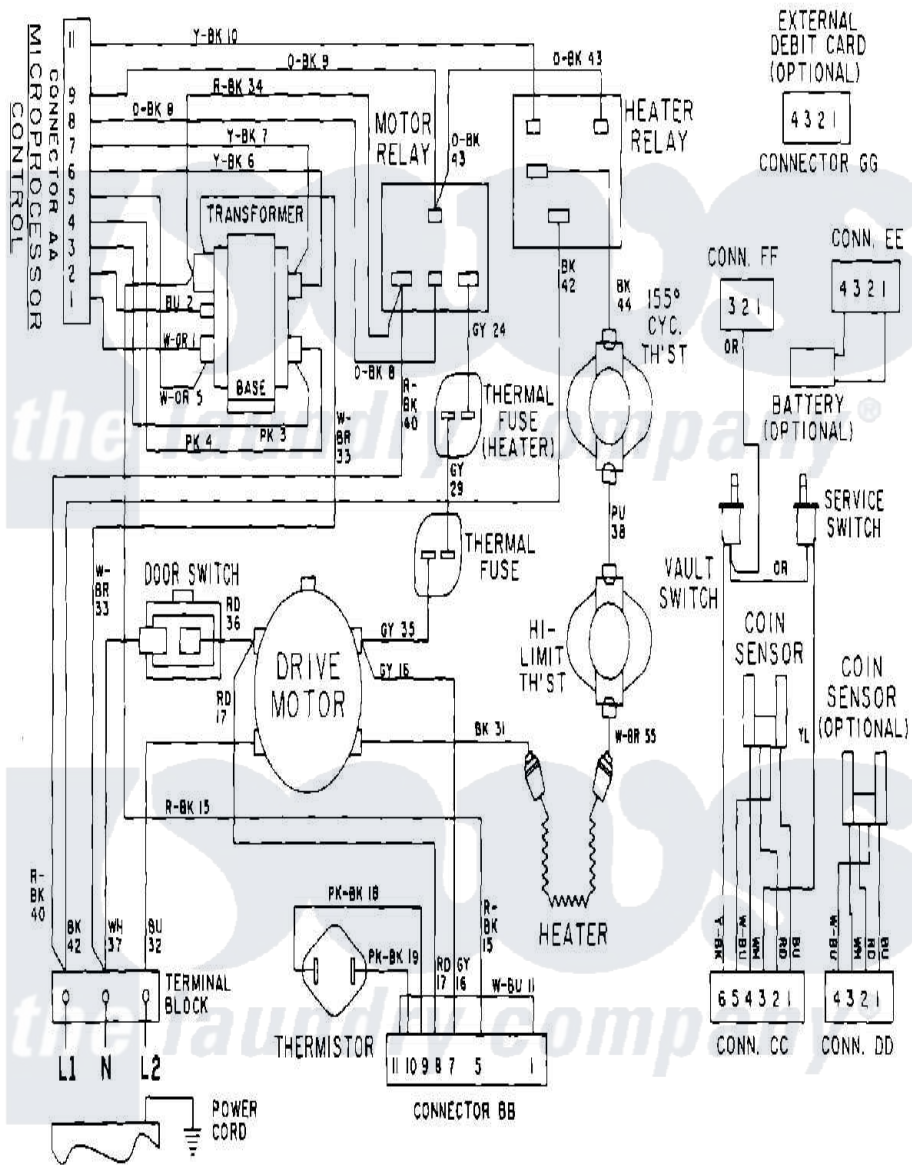

# Maytag MDE10PDACL 10 - WIRING INFORMATION

Maytag Residential Maytag MDE10PDACL Dryer Parts Parts Diagram 10 - WIRING INFORMATION  
 Click on the part number to view part

Item	Original Part Number	Replaced By	Status	Part Description
001	NLA		Not Available	WIRING INFORMATION