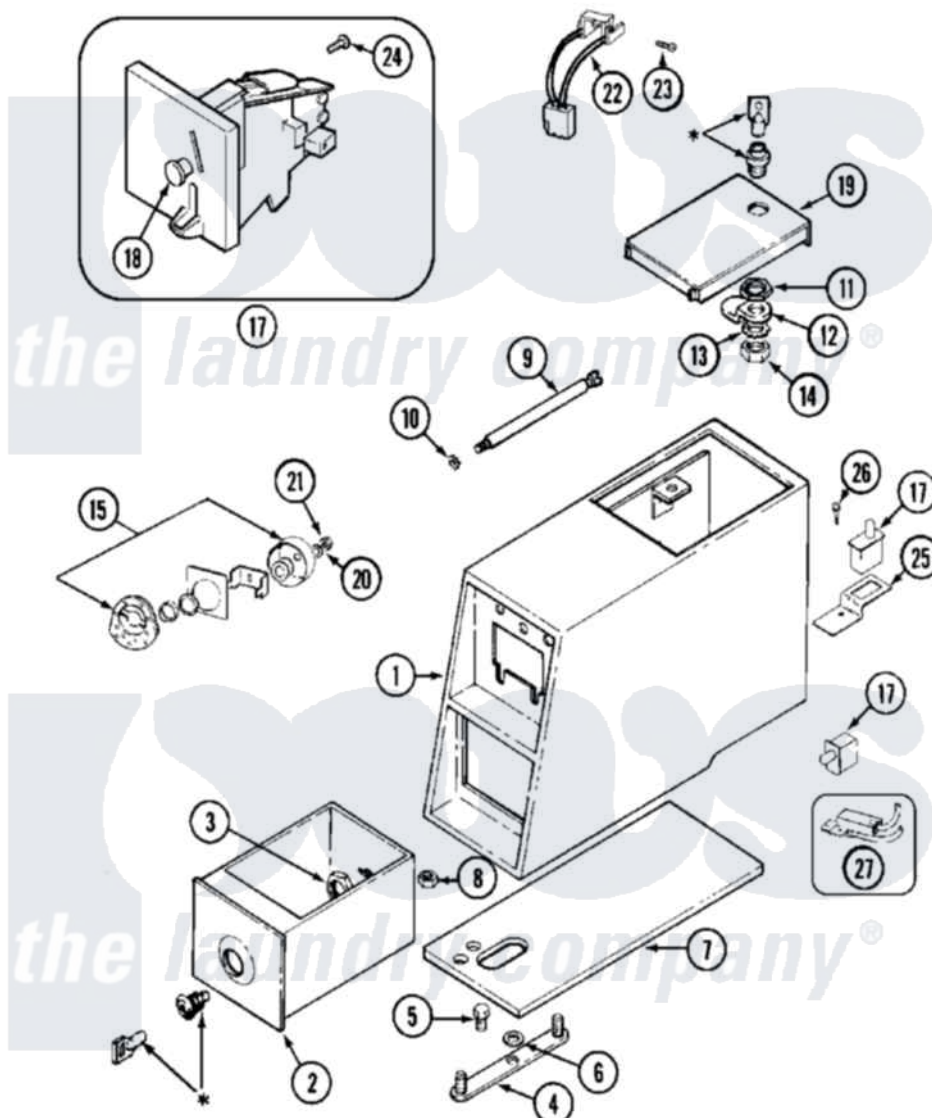

# Maytag MDE10PDA CL 11 - CONTROL CNTR (SERIAL SUFFIX QB & AFTER)

\* CONTACT YOUR COMMERCIAL LAUNDRY DISTRIBUTOR

Maytag Residential Maytag MDE10PDA CL Dryer Parts Parts Diagram 11 - CONTROL CNTR (SERIAL SUFFIX QB & AFTER)

Click on the part number to view part

Item	Original Part Number	Replaced By	Status	Part Description
001	<a href="#">22001407</a>			Case, Coin Slide
"	<a href="#">22001408</a>			(ALM)
002	207912	<a href="#">208884</a>		Coin Box K
"	207912L	<a href="#">208884</a>		Coin Box K
003	212328	<a href="#">W10139762</a>		Hex Nut, 3/4-27
004	NLA		Not Available	MOUNTING STRAP
005	211294	<a href="#">90767</a>		Screw, 8A X 3/8 HeX Washer Head Tapping
006	<a href="#">910309</a>			Washer, Mounting Strap
007	<a href="#">214660</a>			Gasket, Control Center
008	Y052740	<a href="#">62739</a>		Nut, Lock
009	<a href="#">213035</a>			Bolt, Locking
010	<a href="#">910181</a>			Lockwasher, Terminal Block
011	212328	<a href="#">W10139762</a>		Hex Nut, 3/4-27
012	213750	<a href="#">W10133266</a>		Cam-Lock

013	22001354	<a href="#">W10177242</a>	Hex-Nut 9/32 - 28
014	<a href="#">22001355</a>		Nut, Lock Cam
015	NLA	Not Available	LOCK CAM ASSEMBLY
016	<a href="#">33001250</a>		Switch, Vault And Service Door
"	912012	<a href="#">3400409</a>	Screw
017	<a href="#">207948</a>		Coin Drop Assembly
"	22002143	Not Available	FACEPLATE
"	NLA	Not Available	(CAN.)
018	<a href="#">216200</a>		Face Plate Return Button
019	204216	Not Available	DOOR, ACCESS (WHT)
"	<a href="#">204216L</a>		Door, Access
020	22001354	<a href="#">W10177242</a>	Hex-Nut 9/32 - 28
021	<a href="#">216203</a>		Lockwasher, Double "D"
"	<a href="#">22001355</a>		Nut, Lock Cam
022	<a href="#">206799</a>		Optic Switch Assembly
023	<a href="#">314665</a>		Screw, Switch Assembly
024	<a href="#">216068</a>		Screw, Coin Drop
025	<a href="#">22001404</a>		Bracket, Service Switch
026	212276	<a href="#">W10116760</a>	Screw
027	<a href="#">208045</a>		Harness, Wire Sensor Switch To Circuit Brd