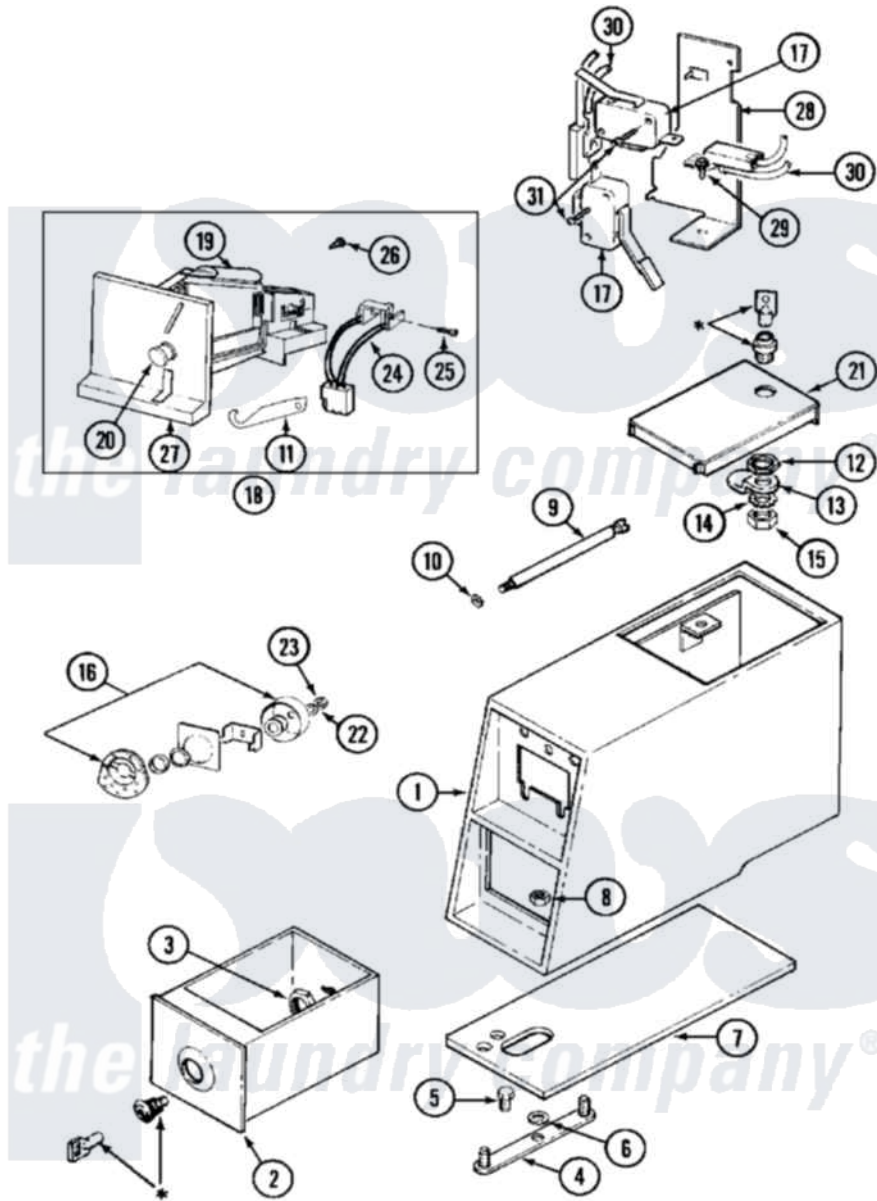

Maytag MDE10PDACW 02 - CONTROL CENTER

* CONTACT YOUR COMMERCIAL LAUNDRY DISTRIBUTOR

Maytag [Residential Maytag MDE10PDACW Dryer Parts](#) Parts Diagram 02 - CONTROL CENTER

[Click on the part number to view part](#)

Item	Original Part Number	Replaced By	Status	Part Description
001	207940	22001407		Case, Coin Slide
"	207940L	22001408		(ALM)
002	207912	208884		Coin Box K
"	207912L	208884		Coin Box K
003	212328	W10139762		Hex Nut, 3/4-27
004	NLA		Not Available	STRAP, MOUNTING
005	211294	90767		Screw, 8A X 3/8 HeX Washer Head Tapping
006	910309			Washer, Mounting Strap
007	214660			Gasket, Control Center
008	Y052740	62739		Nut, Lock
009	213035			Bolt, Locking
010	910181			Lockwasher, Terminal Block
011	216011			Spring, Return Button
012	212328	W10139762		Hex Nut, 3/4-27
013	213750	W10133266		Cam-Lock
014	22001354	W10177242		Hex-Nut 9/32 - 28

015	22001355		Nut, Lock Cam
016	NLA	Not Available	LOCK CAM ASSEMBLY
017	208042		Switch, Sensor
018	207948		Coin Drop Assembly
"	NLA	Not Available	(CAN.)
019	207947		Rejector, Coin
"	207949		Rejector, Coin
020	216200		Face Plate Return Button
021	204216	Not Available	DOOR, ACCESS (WHT)
"	204216L		Door, Access
022	22001354	W10177242	Hex-Nut 9/32 - 28
023	22001355		Nut, Lock Cam
024	206799		Optic Switch Assembly
025	314665		Screw, Switch Assembly
026	216068		Screw, Coin Drop
027	216010	Y208306	Kit- Mtg C
028	NLA	Not Available	BRACKET, SENSOR SWITCH
029	NLA	Not Available	SCREW, BRACKET
030	208045		Harness, Wire Sensor Switch To Circuit Brd
031	912012	3400409	Screw