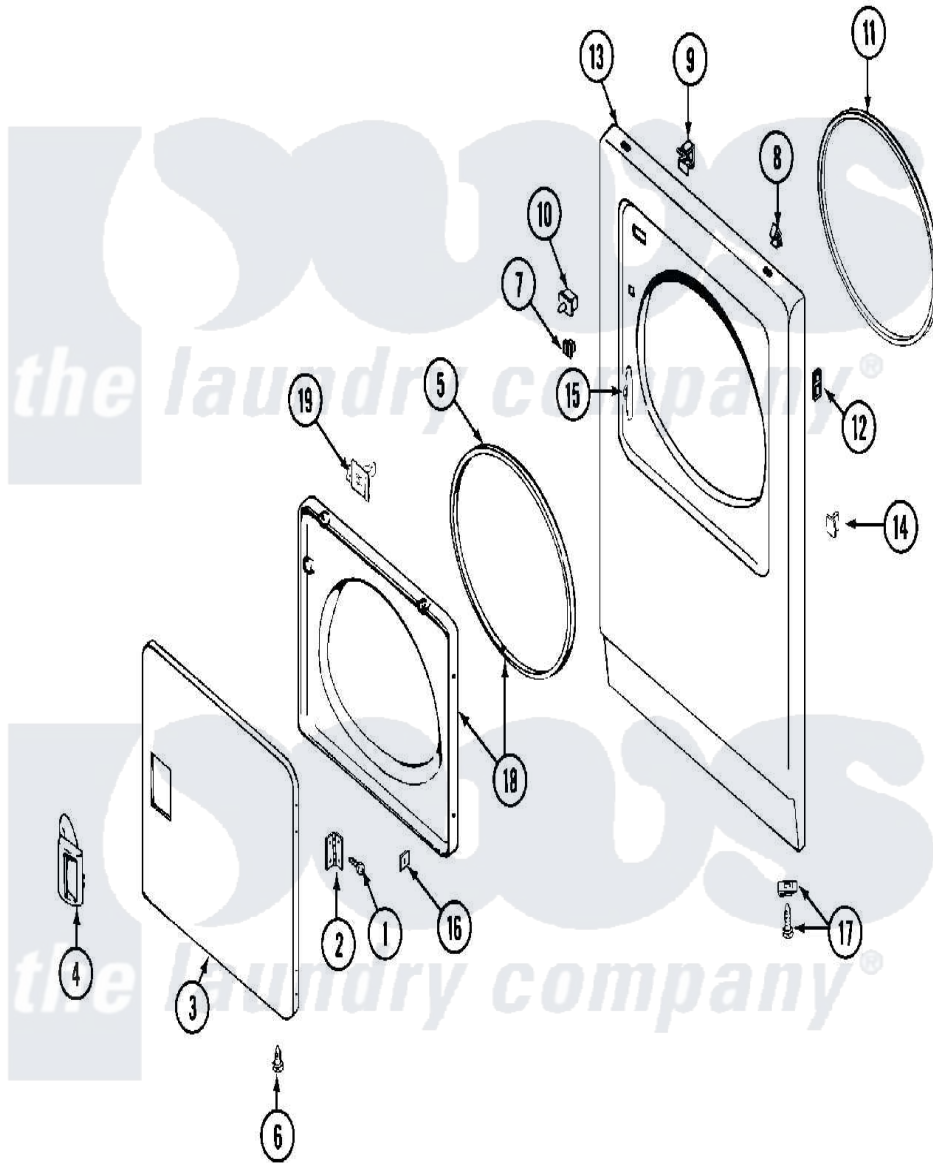

Maytag MDE10PDACW 04 - DOOR

Maytag [Residential Maytag MDE10PDACW Dryer Parts](#) Parts Diagram 04 - DOOR
 Click on the part number to view part

Item	Original Part Number	Replaced By	Status	Part Description
001	Y314062			Screw, Door Hinge And Panel
002	33001230			Hinge, Door
003	33001240			Door
"	33001257	33001240		Door
004	33001241			Handle, Door
"	33001254	37001047		Handle, Door
005	33001131			Seal, Door
006	33001132	33002342		Plug, Sifft Hole
"	33001168		Not Available	PLUG, SIGHT HOLE (ALM)
007	Y304578	LA-1003		Door Catch Kit
008	212982	22001650		Fastener, Spring
009	Y310376			Clip, Door Switch Harness
010	33001509	W10169313		Switch-Dor
"	Y305753	W10169313		Switch-Dor
011	314937			Seal, Front Panel
012	NLA		Not Available	SPEEDNUT, HINGE SCREW

"	NLA		Not Available	FASTENER, FRONT PANEL
013	NLA		Not Available	PANEL, FRONT (WHT)
014	NLA		Not Available	PLUG, DOOR CATCH
015	33001175			Cover, Hinge Hole
"	33001176			Cover, Hinge Hole
016	Y313910			Clip, Door Liner To Outer Panel
017	204439			Screw And Fstner Assembly
018	33001243		Not Available	PANEL, INNER DOOR (W/SEAL)
019	314936	33001305		Strike, Door
020	314944	33001305		Strike, Door