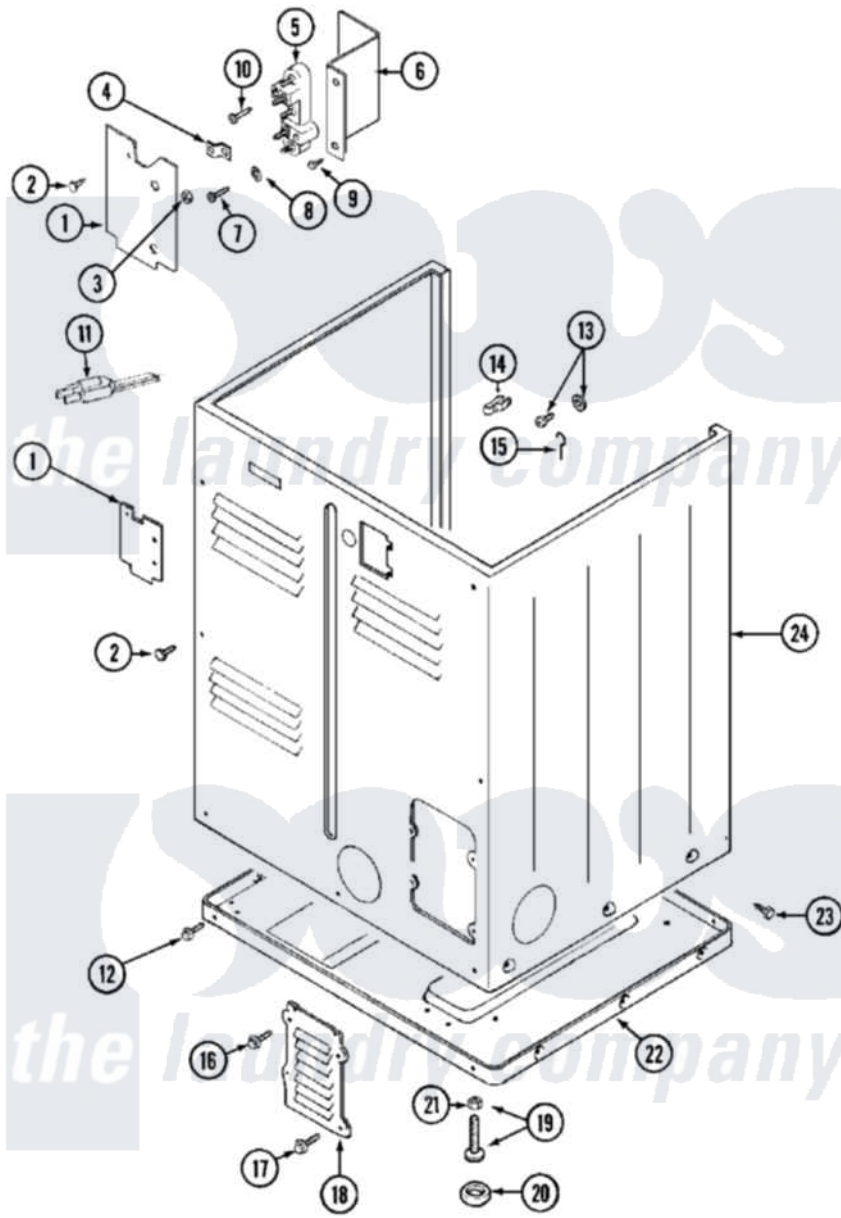

Maytag MDE10PDACW 05 - CABINET (REAR)

Maytag [Residential Maytag MDE10PDACW Dryer Parts](#) Parts Diagram 05 - CABINET (REAR)
 Click on the part number to view part

Item	Original Part Number	Replaced By	Status	Part Description
001	Y312905		Not Available	COVER, TERMINAL
002	Y313561			Screw----NA
003	311484	112432		Nut
004	Y312184			Strap, Grounding
005	400008			Block, Terminal
006	Y312904			Bracket, Terminal Block
007	Y312209	W10001200		Screw
008	910181			Lockwasher, Terminal Block
"	Y311270			Washer, Terminal Block
009	Y310632	1163839		Screw
010	NLA		Not Available	SCREW, GROUND STRAP
011	305168	33002916		Power Cord, Canadian 240V
"	33001425			Locknut, Eared For Canadian
012	Y313561			Screw----NA
"	Y310632	1163839		Screw
013	NLA		Not Available	SCREW & WASHER ASSEMBLY

014	301548		Clamp, Ground Wire
015	204807		Ground Wire, Supp. Plite To Top Cover
016	Y313559		Screw
017	211294	90767	Screw, 8A X 3/8 HeX Washer Head Tapping
018	Y312951	Not Available	ACCESS COVER, BACK
019	Y305086		Adjustable Leg And Nut
020	Y314137		Foot, Rubber
021	Y052740	62739	Nut, Lock
022	Y303361	Not Available	BASE ASSY. (UPPER & LOWER)
023	213007		Xfor Cabinet See Cabinet, Back
024	NLA	Not Available	CABINET (WHT)