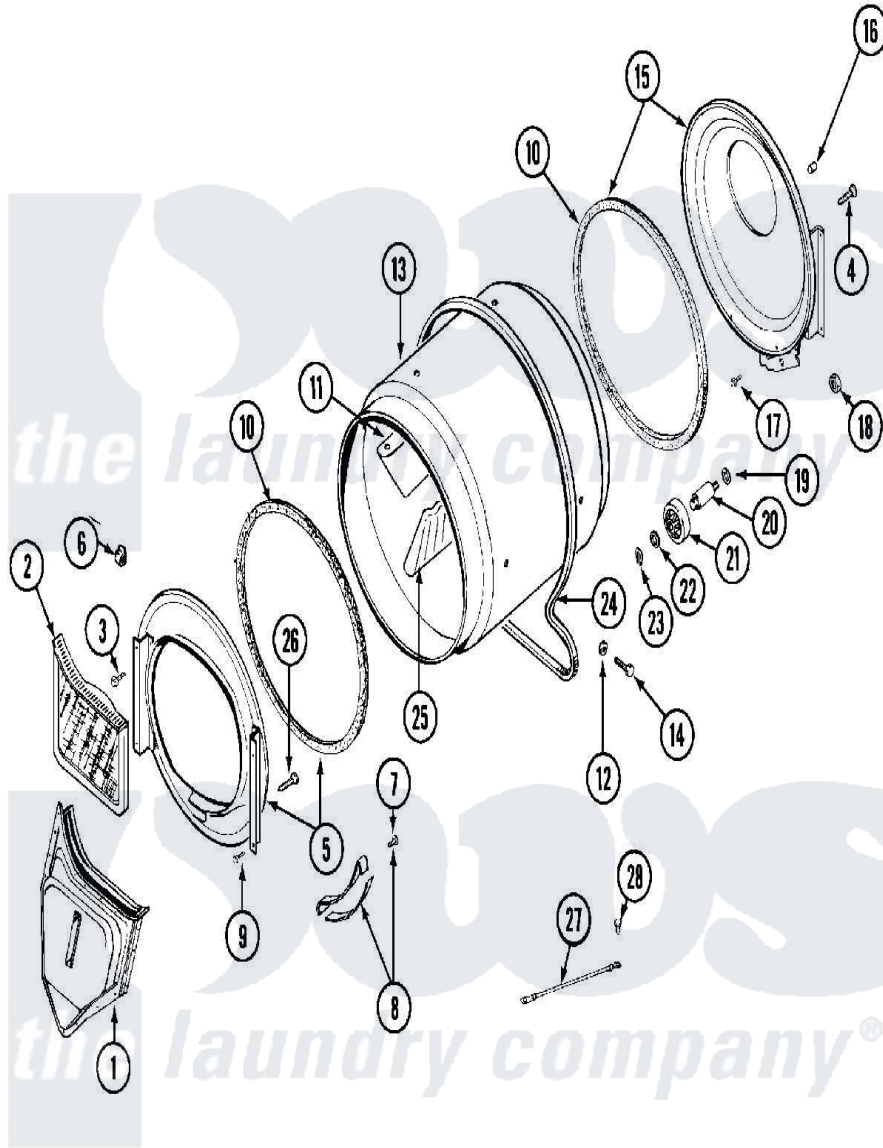

Maytag MDE10PDACW 06 - TUMBLER

Maytag Residential Maytag MDE10PDACW Dryer Parts Parts Diagram 06 - TUMBLER
 Click on the part number to view part

Item	Original Part Number	Replaced By	Status	Part Description
001	33001016			Outlet Duct Assembly
002	33001170	33002970		Lint Filte
003	NLA		Not Available	SCREW, TUMBLER SUPPORT
004	Y313561			Screw---NA
005	33001179			Front, Tumbler
006	Y310376			Clip, Door Switch Harness
007	210720			Rivet, Bearing To Tumbler Frnt
008	306508			Tumbler Bearing Kit ---W
009	Y310632	1163839		Screw
010	314820			Seal, Tumbler
011	33001012			Baffle
012	314158			Washer, Baffle To Tumbler
013	33001108		Not Available	DRYER TUMBLER, W/O BAFFLES
014	Y310759			Screw, Tumbler Baffles
015	33001178			Back, Tumbler

016	NLA	Not Available	COVER, THREAD
017	Y310632	1163839	Screw
018	312538	33001443	Nut, Hex
019	Y313347	312535	Washer, Vault Mounting Brk.
020	Y312948	6-3129480	Shaft- Tumbler
021	Y303373	12001541	Drum Roller/Washer Assembly--W
022	312535		Washer, Vault Mounting Brk.
023	410233	9703438	Ring-Retrn
024	Y312959		Poly "V" Belt For Tumbler
025	33001004		Baffle, Tall
026	Y314110	33002917	Screw, No.10-16
027	901220		Ground Wire
028	910343	488234	Screw 8-32 X 1/4