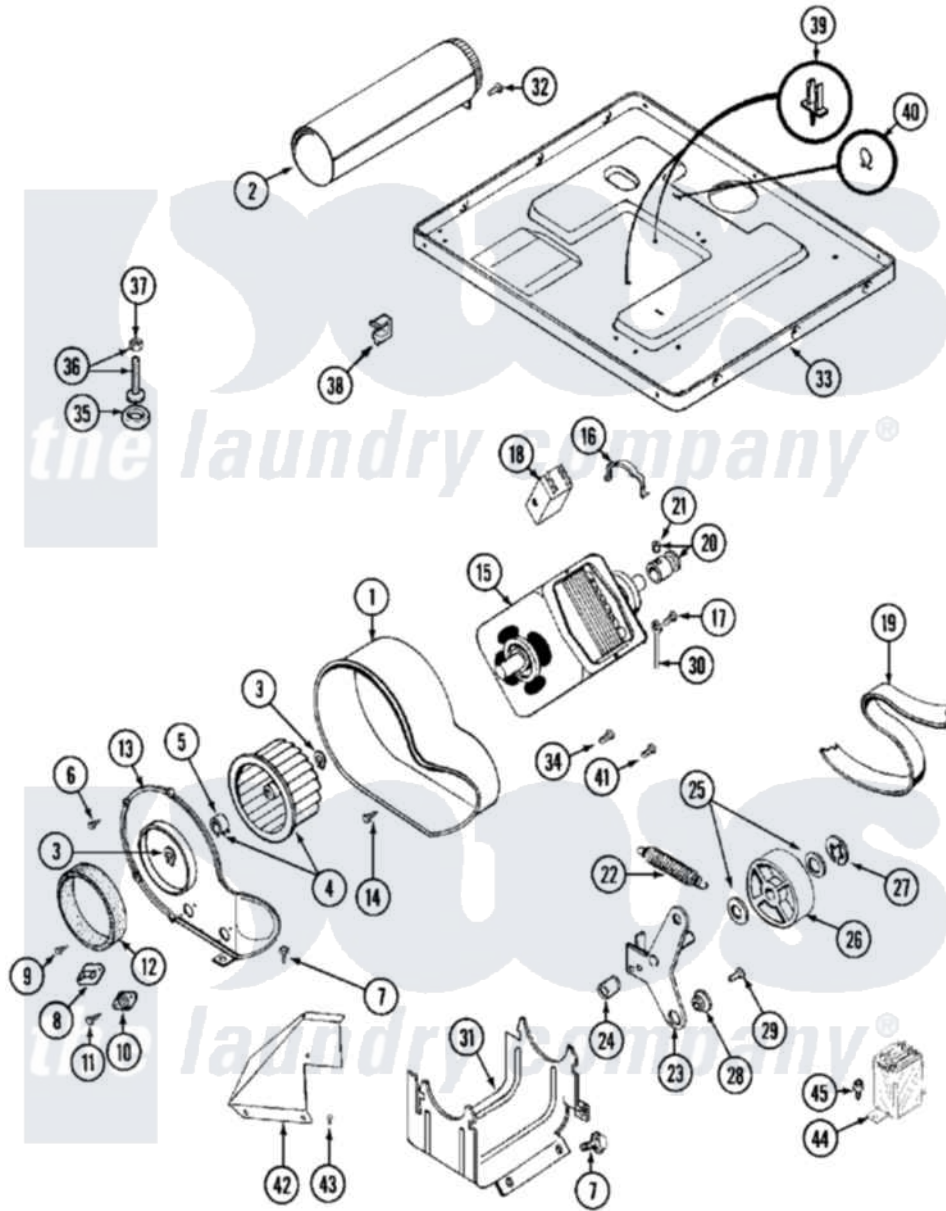

Maytag MDE10PDACW 08 - MOTOR DRIVE

Maytag [Residential Maytag MDE10PDACW Dryer Parts](#) Parts Diagram 08 - MOTOR DRIVE
 Click on the part number to view part

Item	Original Part Number	Replaced By	Status	Part Description
001	Y312893			Housing, Blower
002	Y303442			EXHAUST DUCT ASSEMBLY
003	410233	9703438		Ring-Retrn
004	Y303836			Blower Wheel Assembly And Clamp
005	312967			Clamp, Blower Housing
006	Y312961	W10116751		Screw
007	Y313561			Screw---NA
008	306056			Thermistor Temp. Control Part Not Used Mde/G26pc Only.
"	Y303391	33303391		Thermostat, Cycling
009	211294	90767		Screw, 8A X 3/8 HeX Washer Head Tapping
010	306604			Cut-Off, Thermal Part Not Used
011	NLA		Not Available	SCREW, THERMAL CUT-OFF
012	Y312901			Seal, Housing Cover
013	314778		Not Available	COVER, BLOWER HOUSING