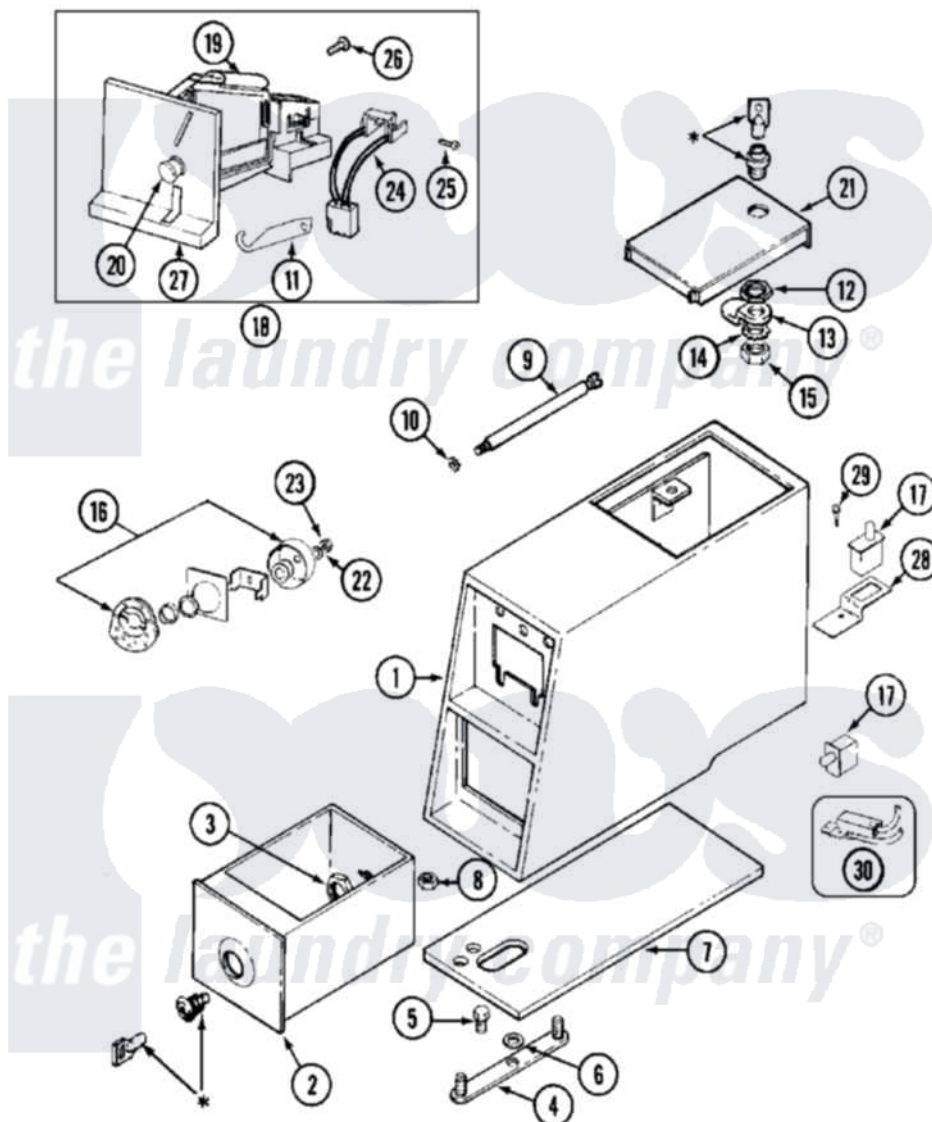

Maytag MDE10PDACW 09 - CONTROL CNTR (SERIAL SUFFIX KB & AFTER)

***CONTACT YOUR COMMERCIAL LAUNDRY DISTRIBUTOR**

Maytag [Residential Maytag MDE10PDACW Dryer Parts](#) Parts Diagram 09 - CONTROL CNTR (SERIAL SUFFIX KB & AFTER)

[Click on the part number to view part](#)

Item	Original Part Number	Replaced By	Status	Part Description
001	22001407			Case, Coin Slide
"	22001408			(ALM)
002	207912	208884		Coin Box K
"	207912L	208884		Coin Box K
003	212328	W10139762		Hex Nut, 3/4-27
004	NLA		Not Available	MOUNTING STRAP
005	211294	90767		Screw, 8A X 3/8 HeX Washer Head Tapping
006	910309			Washer, Mounting Strap
007	214660			Gasket, Control Center
008	Y052740	62739		Nut, Lock
009	213035			Bolt, Locking
010	910181			Lockwasher, Terminal Block
011	216011			Spring, Return Button
012	212328	W10139762		Hex Nut, 3/4-27

013	213750	W10133266	Cam-Lock
014	22001354	W10177242	Hex-Nut 9/32 - 28
015	22001355		Nut, Lock Cam
016	NLA	Not Available	LOCK CAM ASSEMBLY
017	33001250		Switch, Vault And Service Door
018	207948		Coin Drop Assembly
"	NLA	Not Available	(CAN.)
019	207947		Rejector, Coin
"	207949		Rejector, Coin
020	216200		Face Plate Return Button
021	204216	Not Available	DOOR, ACCESS (WHT)
"	204216L		Door, Access
022	22001354	W10177242	Hex-Nut 9/32 - 28
023	216203		Lockwasher, Double "D"
"	22001355		Nut, Lock Cam
024	206799		Optic Switch Assembly
025	314665		Screw, Switch Assembly
026	216068		Screw, Coin Drop
027	216010	Y208306	Kit- Mtg C
028	22001404		Bracket, Service Switch
029	212276	W10116760	Screw
030	208045		Harness, Wire Sensor Switch To Circuit Brd